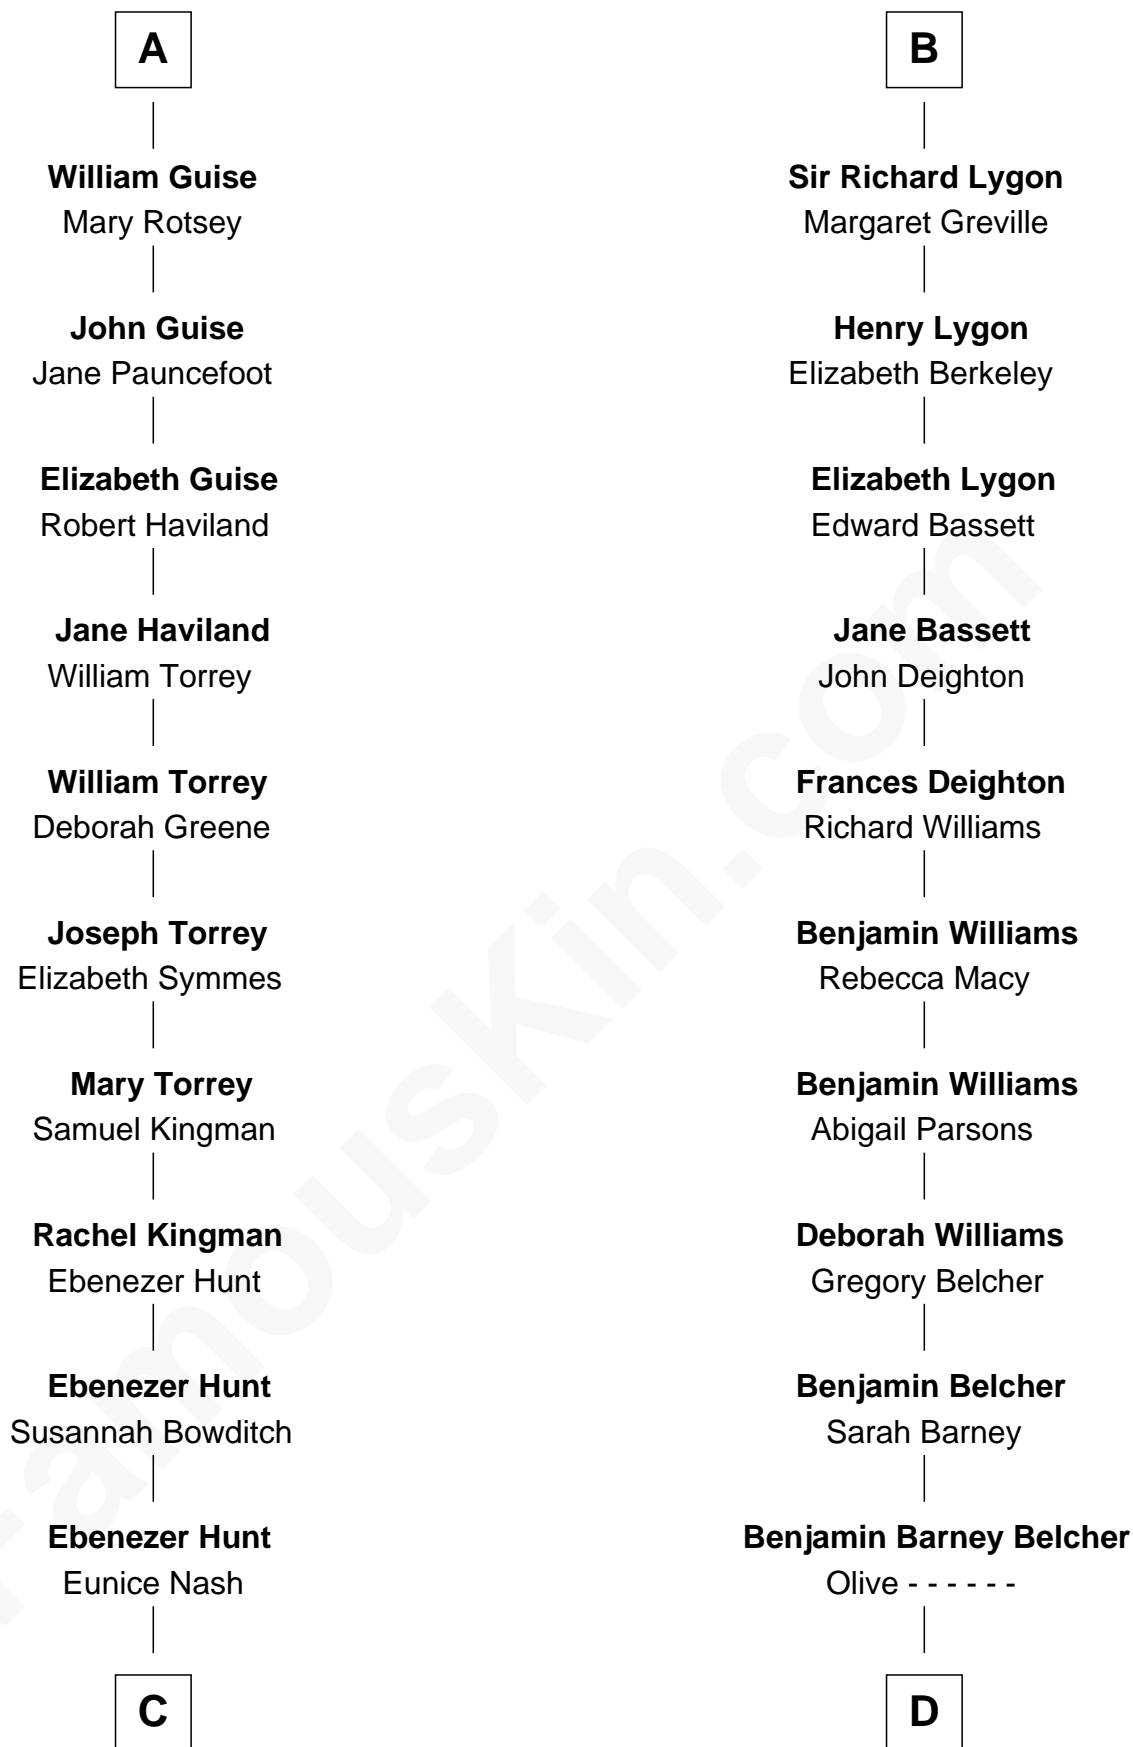

# FamousKin.com Relationship Chart of

**Linda Hunt**

*TV and Movie Actress*

19th cousin 2 times removed of

**General Douglas MacArthur**

*U.S. Army - World War II*

**C**

**Charles Edwin Hunt**

Marcia E. Phillips

**Charles Phillips Hunt**

Ella Maria Read

**Charles Edwin Hunt**

Louise Phipps Davy

**Raymond Davy Hunt**

Elsie R. Doying

**Linda Hunt**

*TV and Movie Actress*

**D**

**Aurelia Belcher**

Arthur MacArthur

**Gen. Arthur MacArthur**

Mary Pinckney Hardy

**General Douglas MacArthur**

*U.S. Army - World War II*