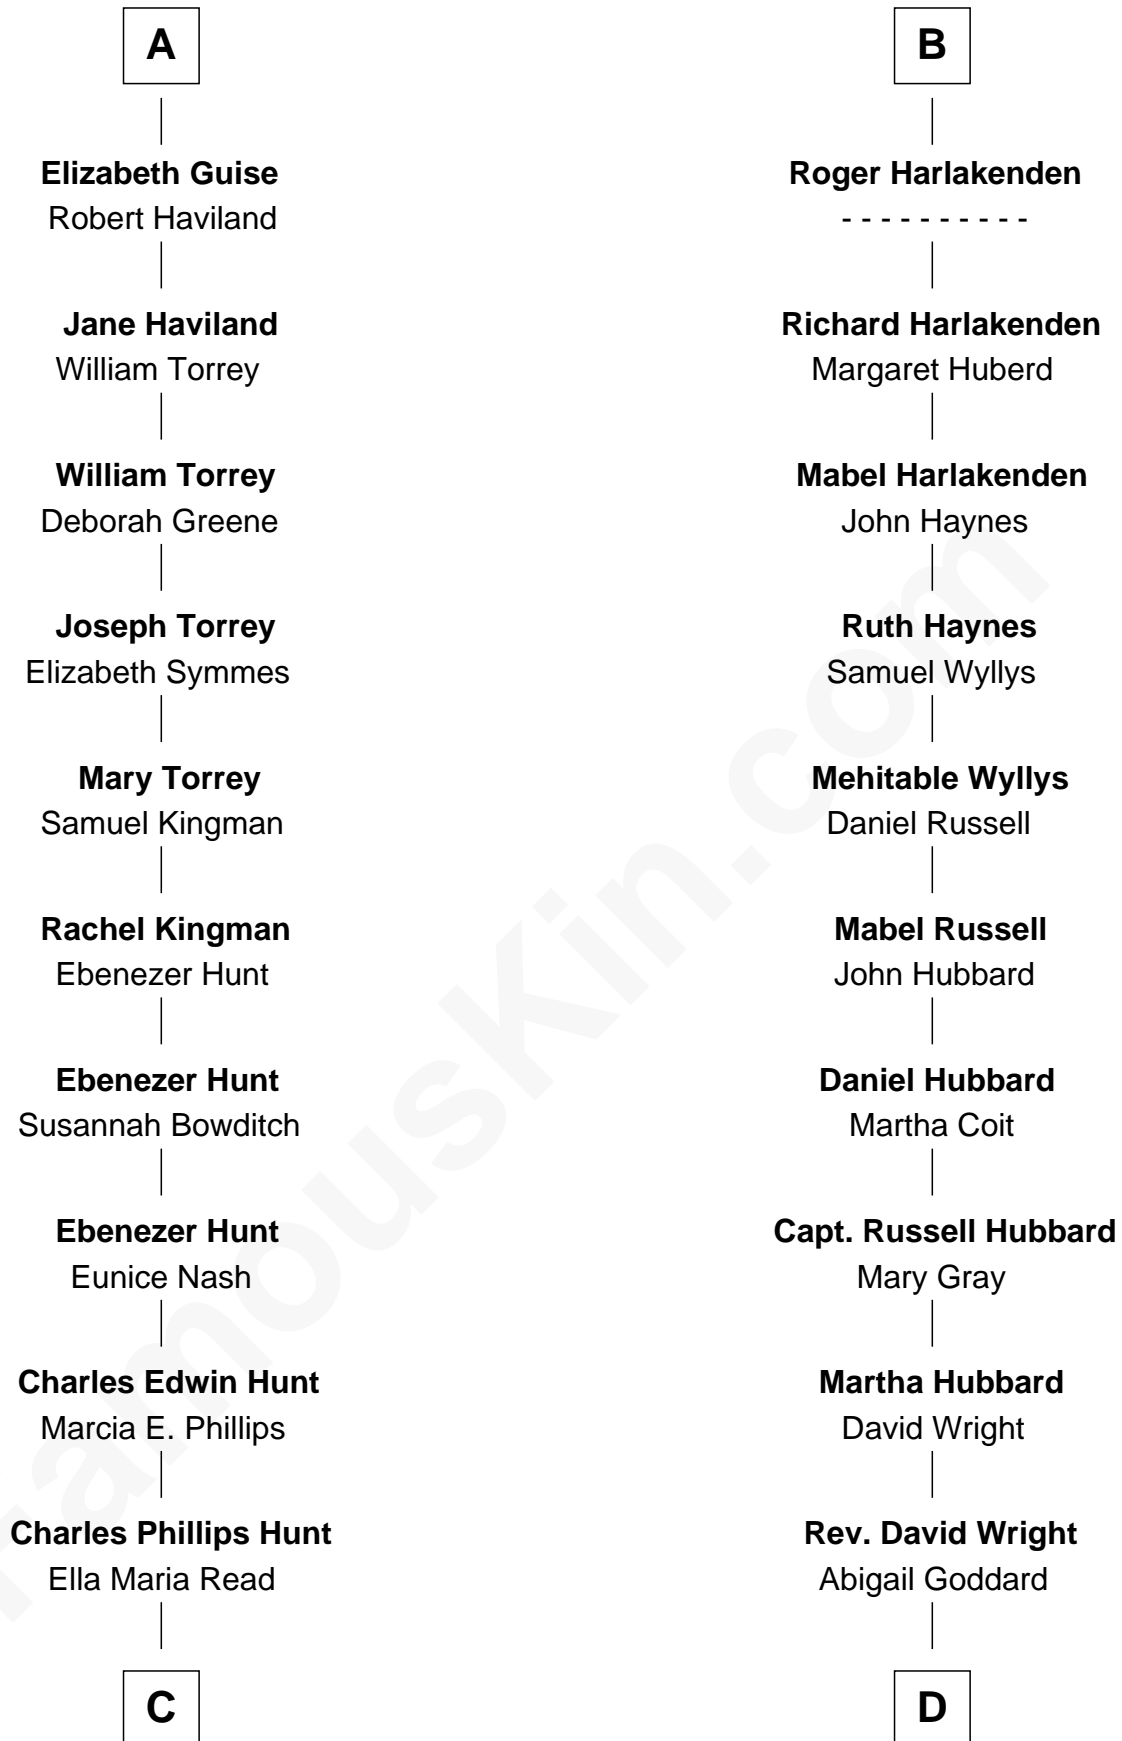

FamousKin.com Relationship Chart of

Linda Hunt

TV and Movie Actress

18th cousin 1 time removed of

Frank Lloyd Wright

American Architect

C

Charles Edwin Hunt