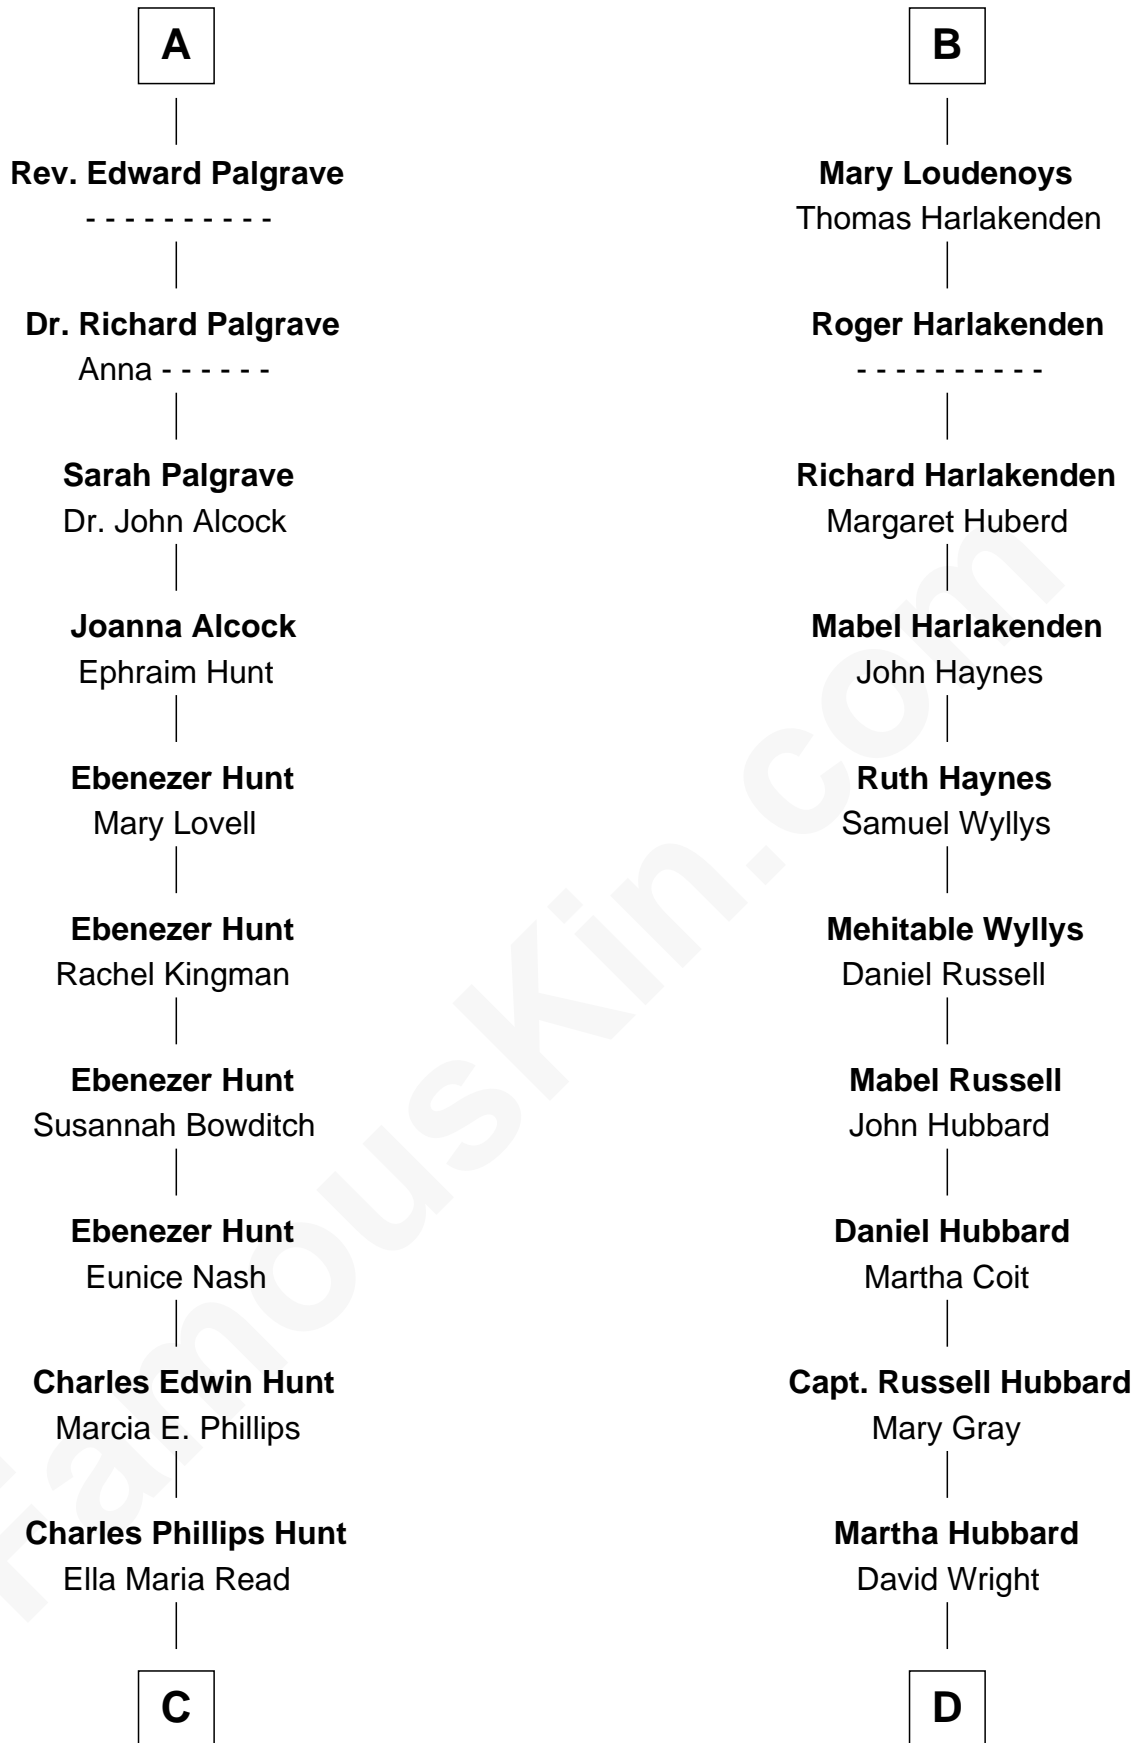

# FamousKin.com Relationship Chart of

**Linda Hunt**

*TV and Movie Actress*

19th cousin of

**Frank Lloyd Wright**

*American Architect*

**Richard Fitzalan**  
Eleanor Plantagenet

**Sir Richard Fitzalan**  
Elizabeth de Bohun

**Elizabeth Fitzalan**  
Sir Robert Goushill

**Elizabeth Goushill**  
Sir Robert Wingfield

**Elizabeth Wingfield**  
Sir William Brandon

**Eleanor Brandon**  
John Glemham

**Anne Glemham**  
Henry Palgrave

**Thomas Palgrave**  
Alice Gunton

**A**

**Joan Fitzalan**

Humphrey de Bohun

**Eleanor de Bohun**  
Sir Thomas Plantagenet

**Anne Plantagenet**  
Sir William Bouchier

**Sir John Bouchier**  
Margaret Berners

**Sir Humphrey Bouchier**  
Elizabeth Tilney

**Anne Bouchier**  
Thomas Fiennes

**Catherine Fiennes**  
Richard Loudenoys

**B**

**C**

**Charles Edwin Hunt**

Louise Phipps Davy

**Raymond Davy Hunt**