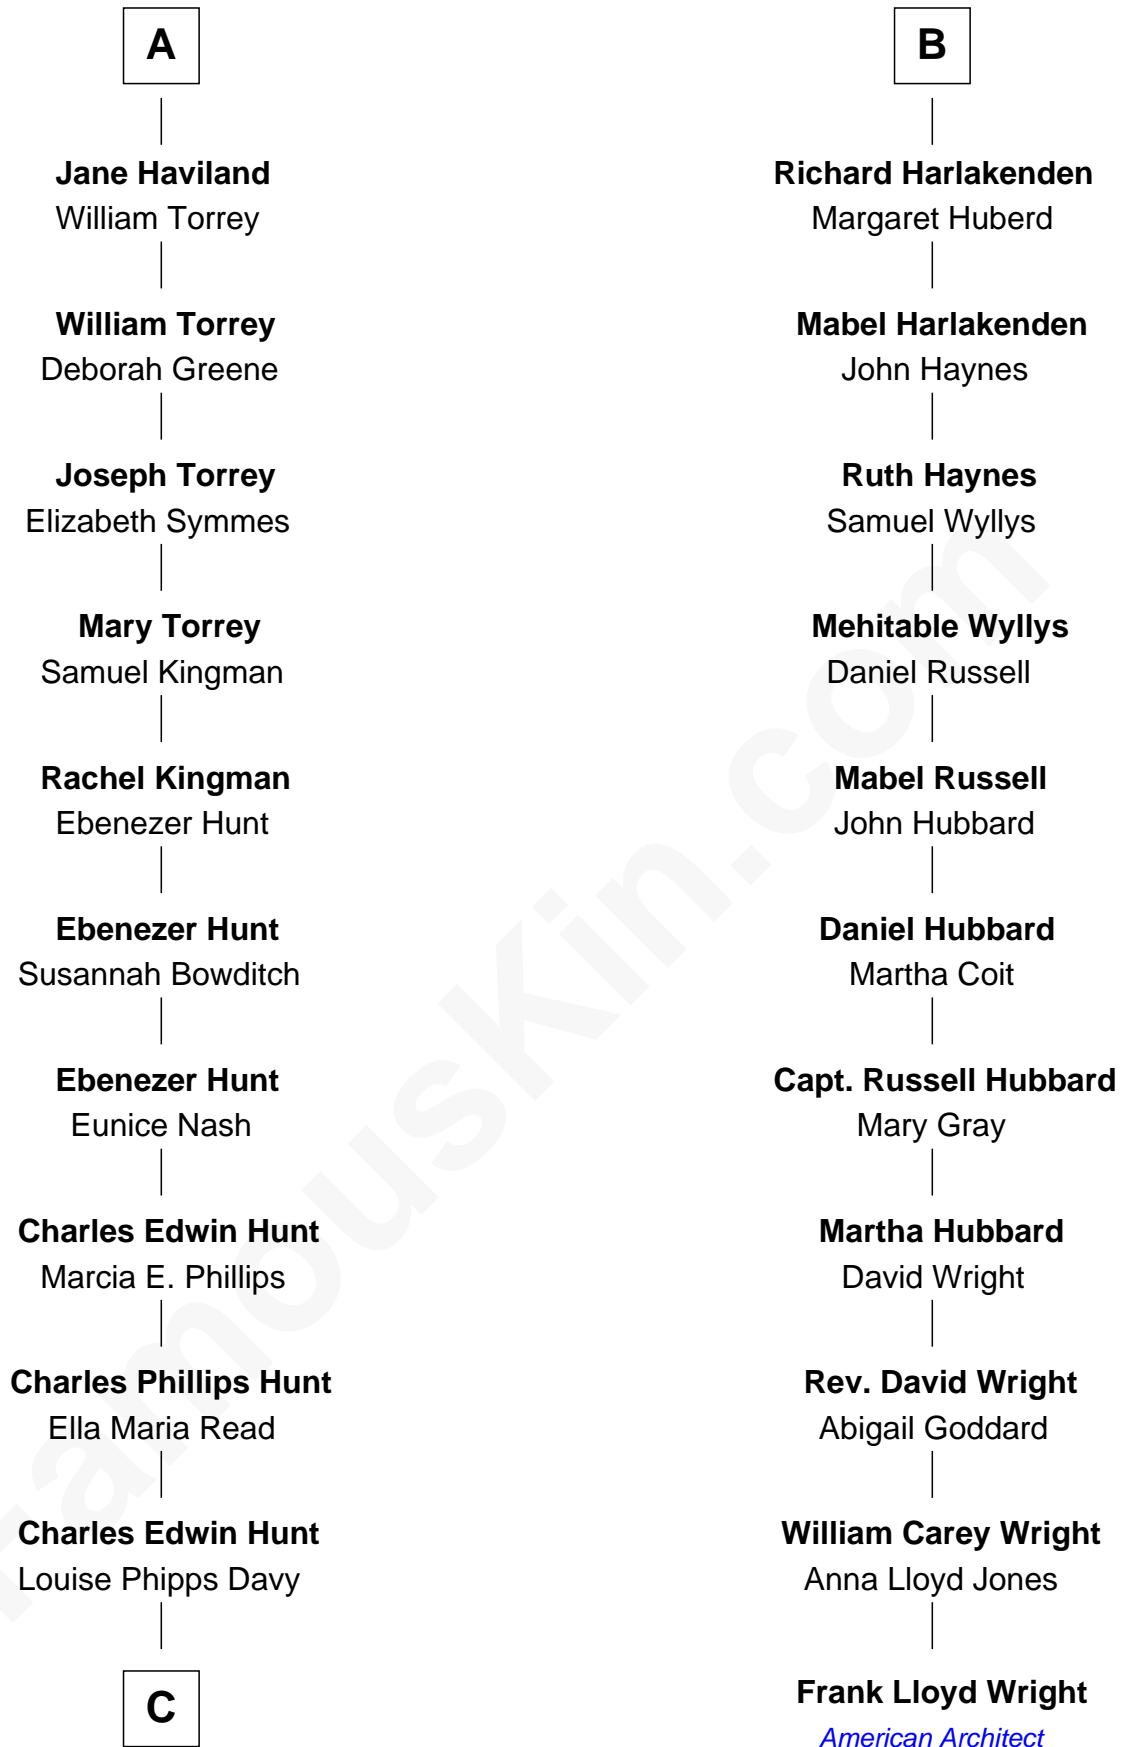

FamousKin.com Relationship Chart of

Linda Hunt

TV and Movie Actress

17th cousin 1 time removed of

Frank Lloyd Wright

American Architect

Sir Ralph Neville

Joan Beaufort

Eleanor Neville

Sir Henry Percy

Katherine Percy

Sir Edmund Grey

Anne Grey

Sir John Grey

Probable

Tacy Grey

Catherine Fiennes

Richard Loudenoys

Mary Loudenoys

Thomas Harlakenden

Roger Harlakenden

B

C

—
Raymond Davy Hunt