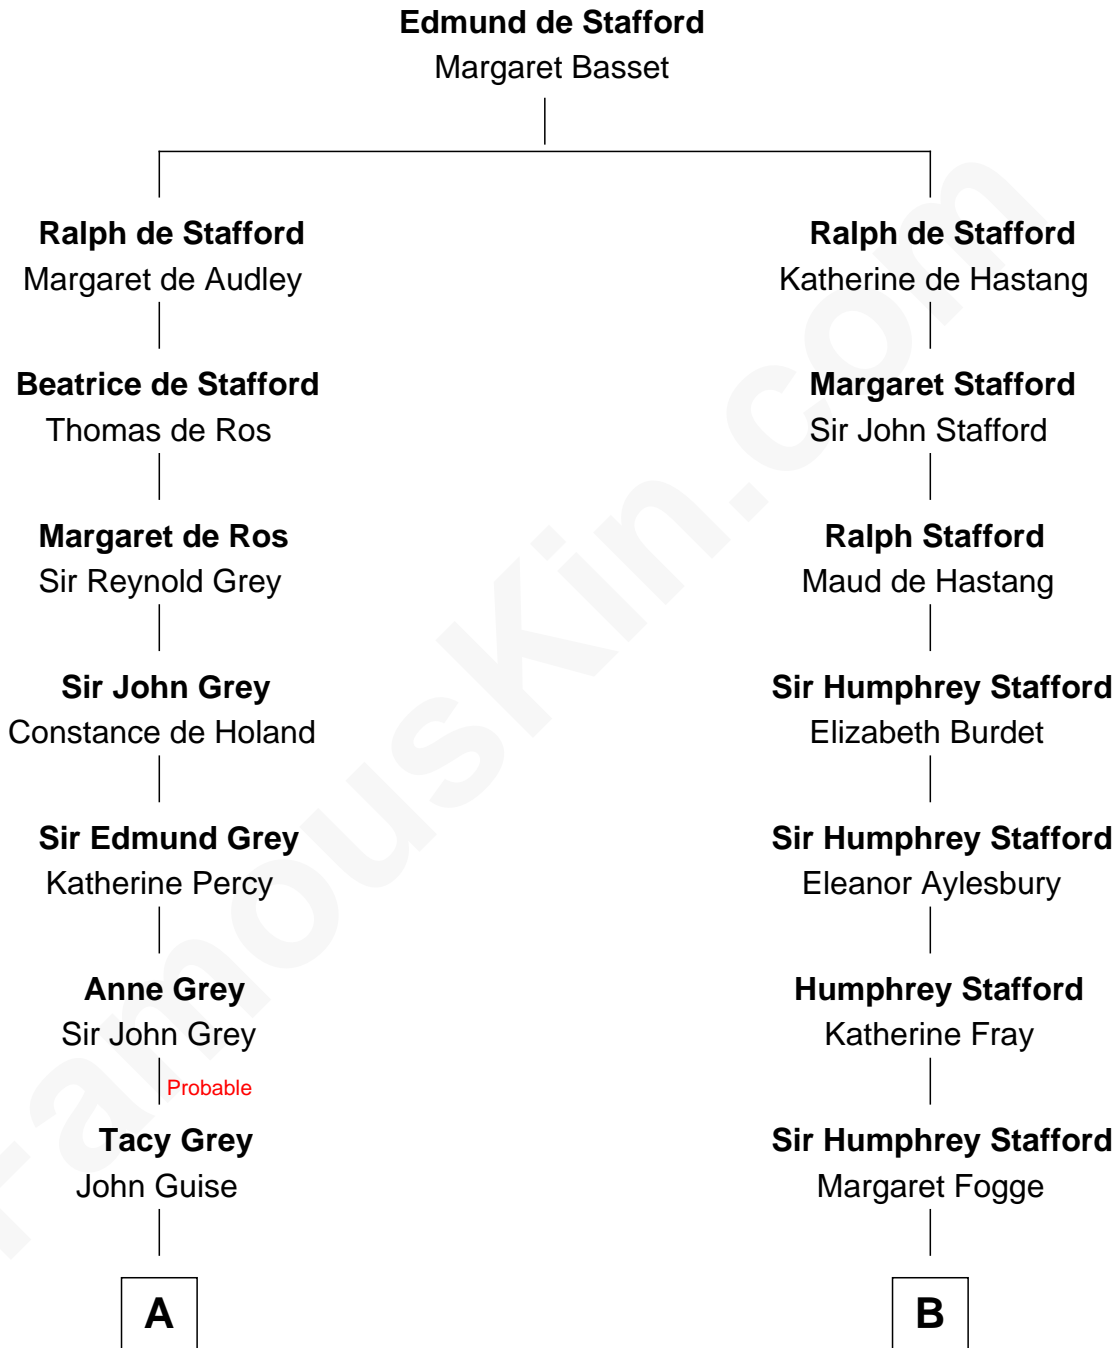

FamousKin.com Relationship Chart of

Linda Hunt

TV and Movie Actress

14th cousin 7 times removed of

William Ellery

Signer of the Declaration of Independence

C

Charles Edwin Hunt

Marcia E. Phillips

Charles Phillips Hunt

Ella Maria Read

Charles Edwin Hunt

Louise Phipps Davy

Raymond Davy Hunt

Elsie R. Doying

Linda Hunt