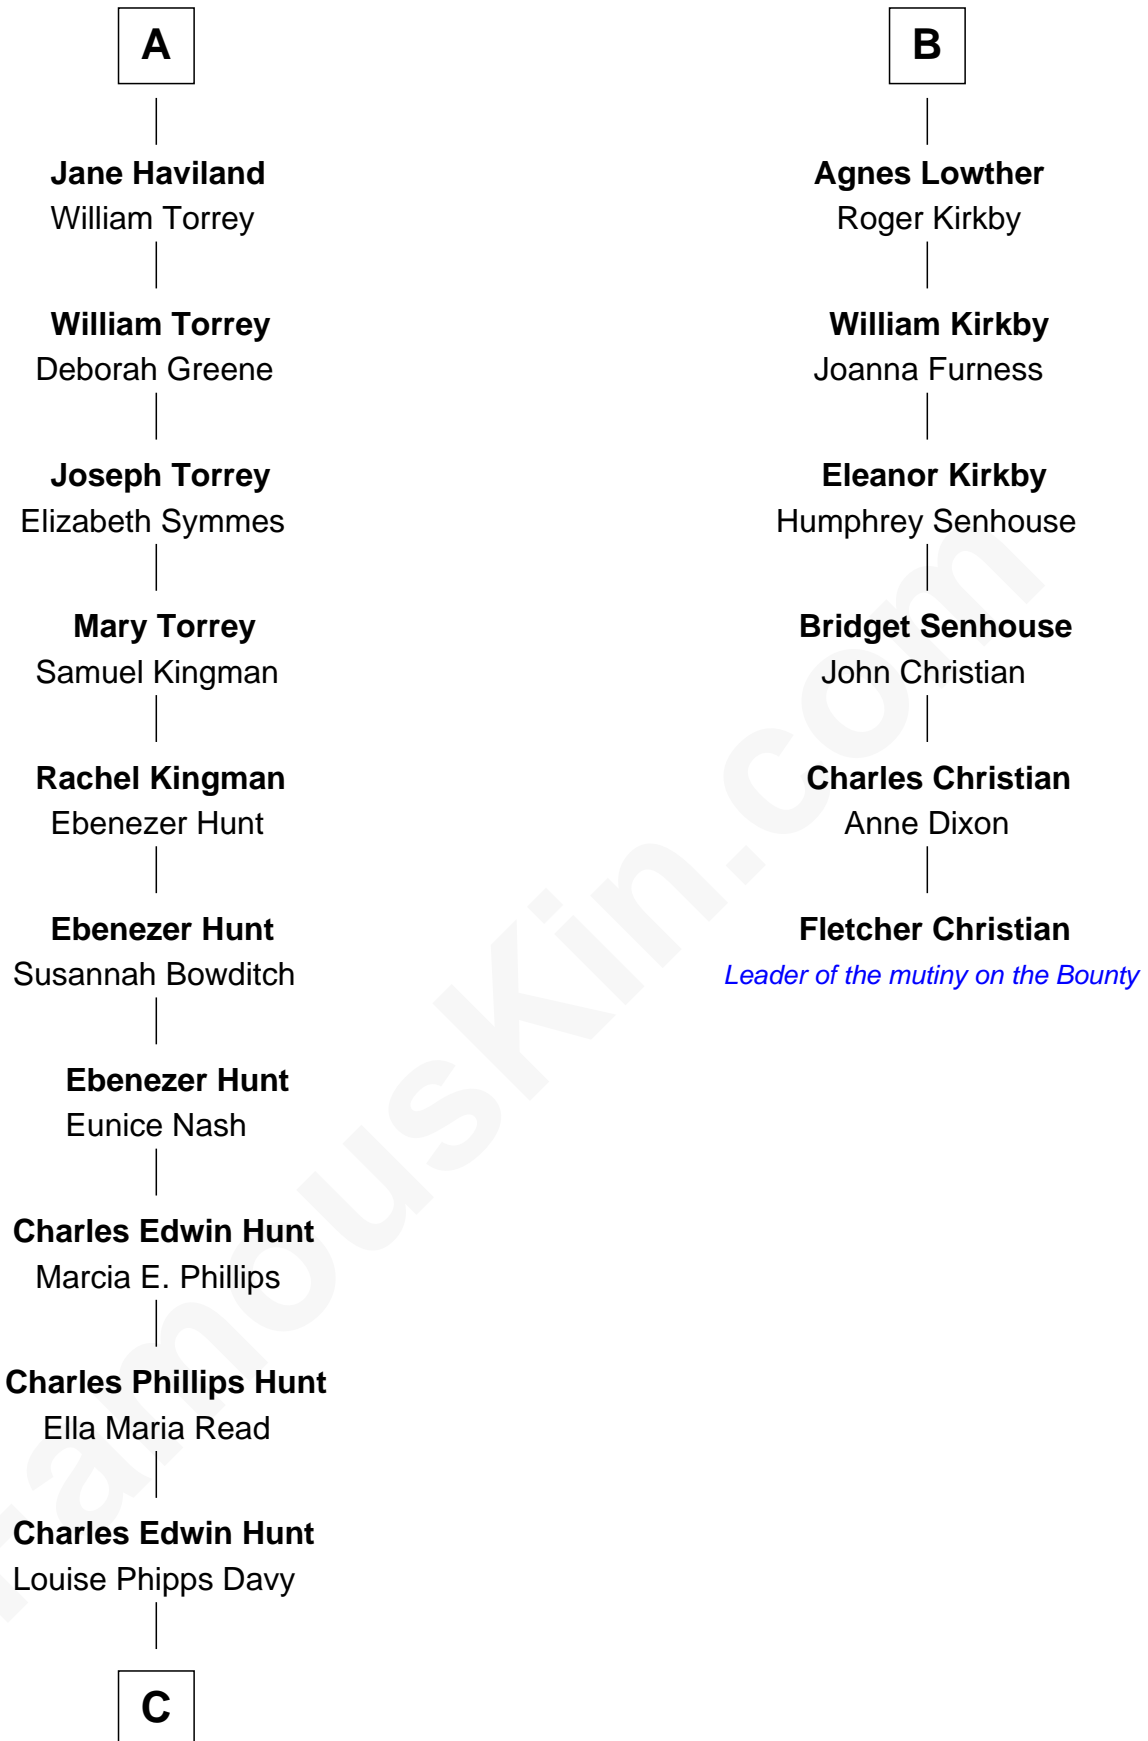

# FamousKin.com Relationship Chart of

**Linda Hunt**

*TV and Movie Actress*

12th cousin 6 times removed of

**Fletcher Christian**

*Leader of the mutiny on the Bounty*

**Sir Ralph Neville**

Joan Beaufort

John Guise

**William Guise**

Mary Rotsey

**John Guise**

Jane Pauncefoot

**Elizabeth Guise**

Robert Haviland

**A**

**Sir Richard Neville**

Alice Montagu

**Sir Richard Neville**

**Margaret Neville**

Sir Richard Huddleston

**Joan Huddleston**

Hugh Fleming

**Anthony Fleming**

Elizabeth Hoton

**William Fleming**

Agnes Bindloss

**Eleanor Fleming**

Sir John Lowther

**B**

**C**

**Raymond Davy Hunt**