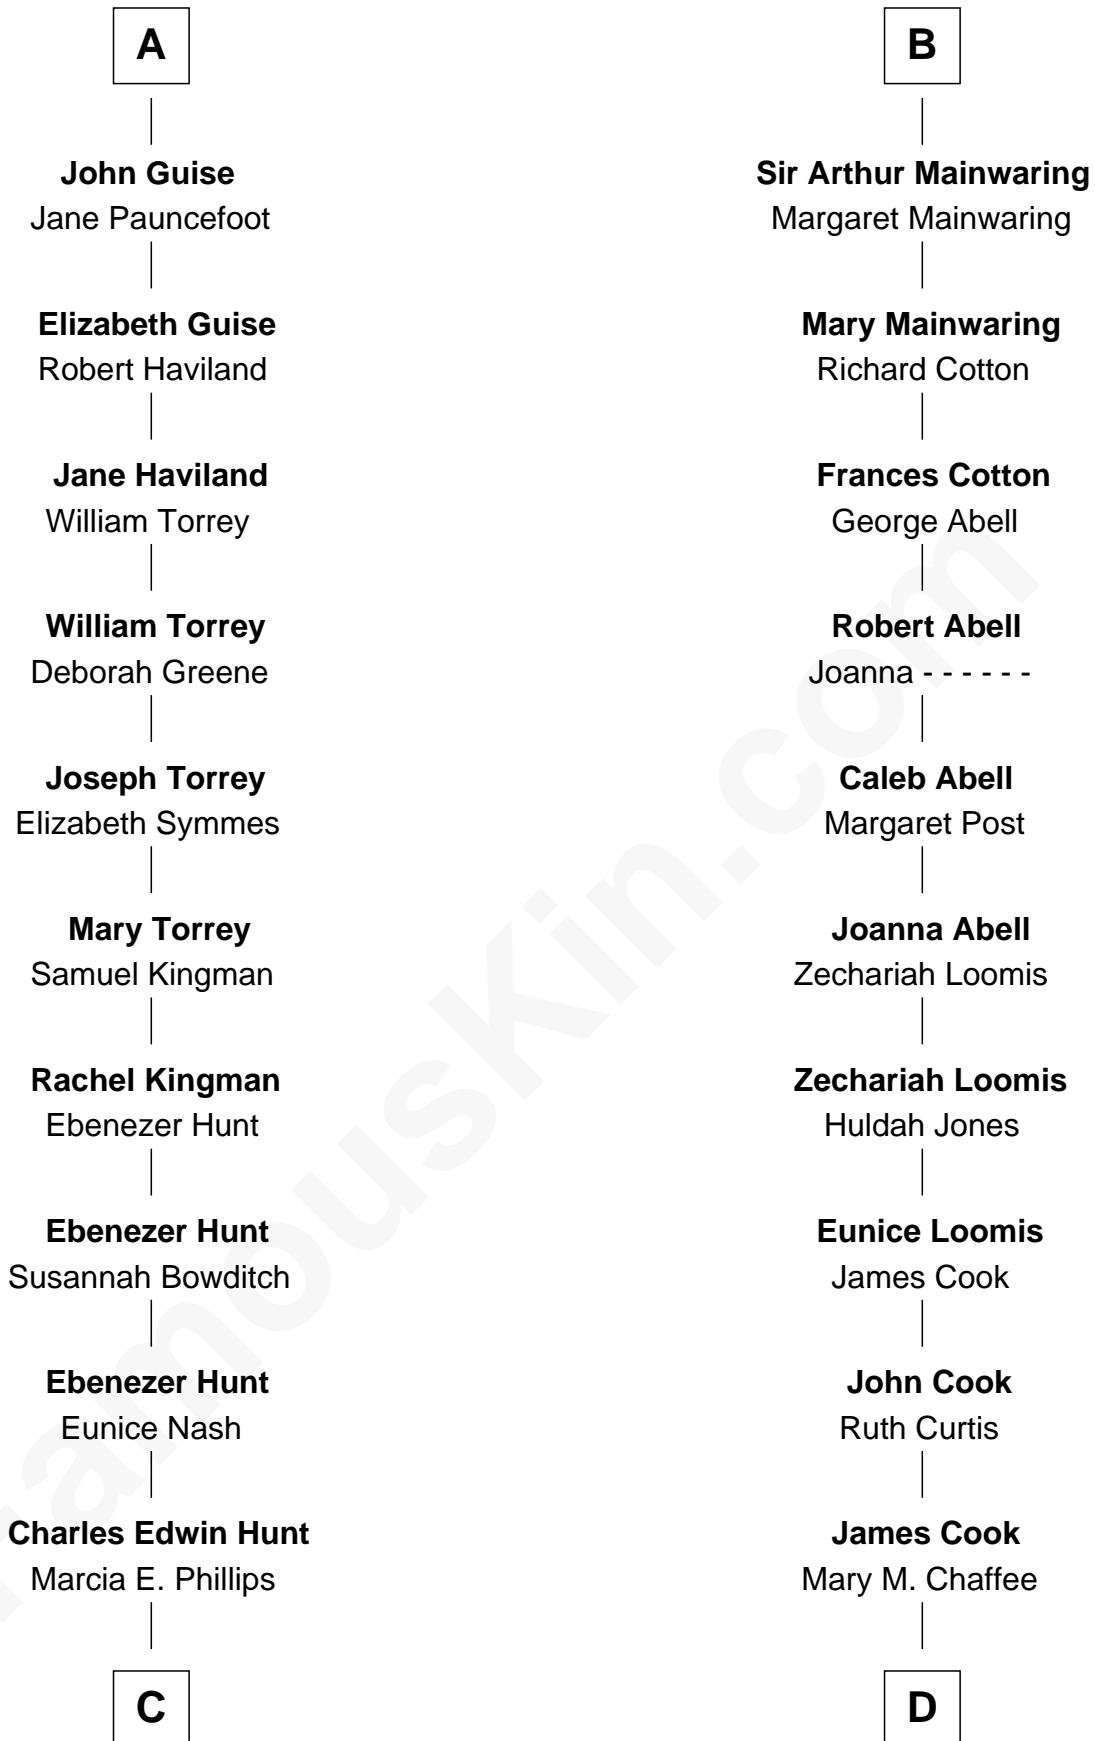

# FamousKin.com Relationship Chart of

**Linda Hunt**

*TV and Movie Actress*

20th cousin 1 time removed of

**Amber Stevens West**

*TV and Movie Actress*

**Sir William de Ros**  
Margery de Badlesmere

**Thomas de Ros**  
Beatrice de Stafford

**Margaret de Ros**  
Sir Reynold Grey

**Sir John Grey**  
Constance de Holand

**Sir Edmund Grey**  
Katherine Percy

**Anne Grey**  
Sir John Grey

Probable

**Tacy Grey**  
John Guise

**William Guise**  
Mary Rotsey

**A**

**Maud de Roos**  
John de Welles

**Anne de Welles**  
James Butler

**James Butler**  
Joan Beauchamp

**Elizabeth Butler**  
John Talbot

**Ann Talbot**  
Sir Henry Vernon

**Elizabeth Vernon**  
Sir Robert Corbet

**Dorothy Corbet**  
Sir Richard Mainwaring

**B**

**C**

**Charles Phillips Hunt**

Ella Maria Read

**Charles Edwin Hunt**

Louise Phipps Davy

**Raymond Davy Hunt**