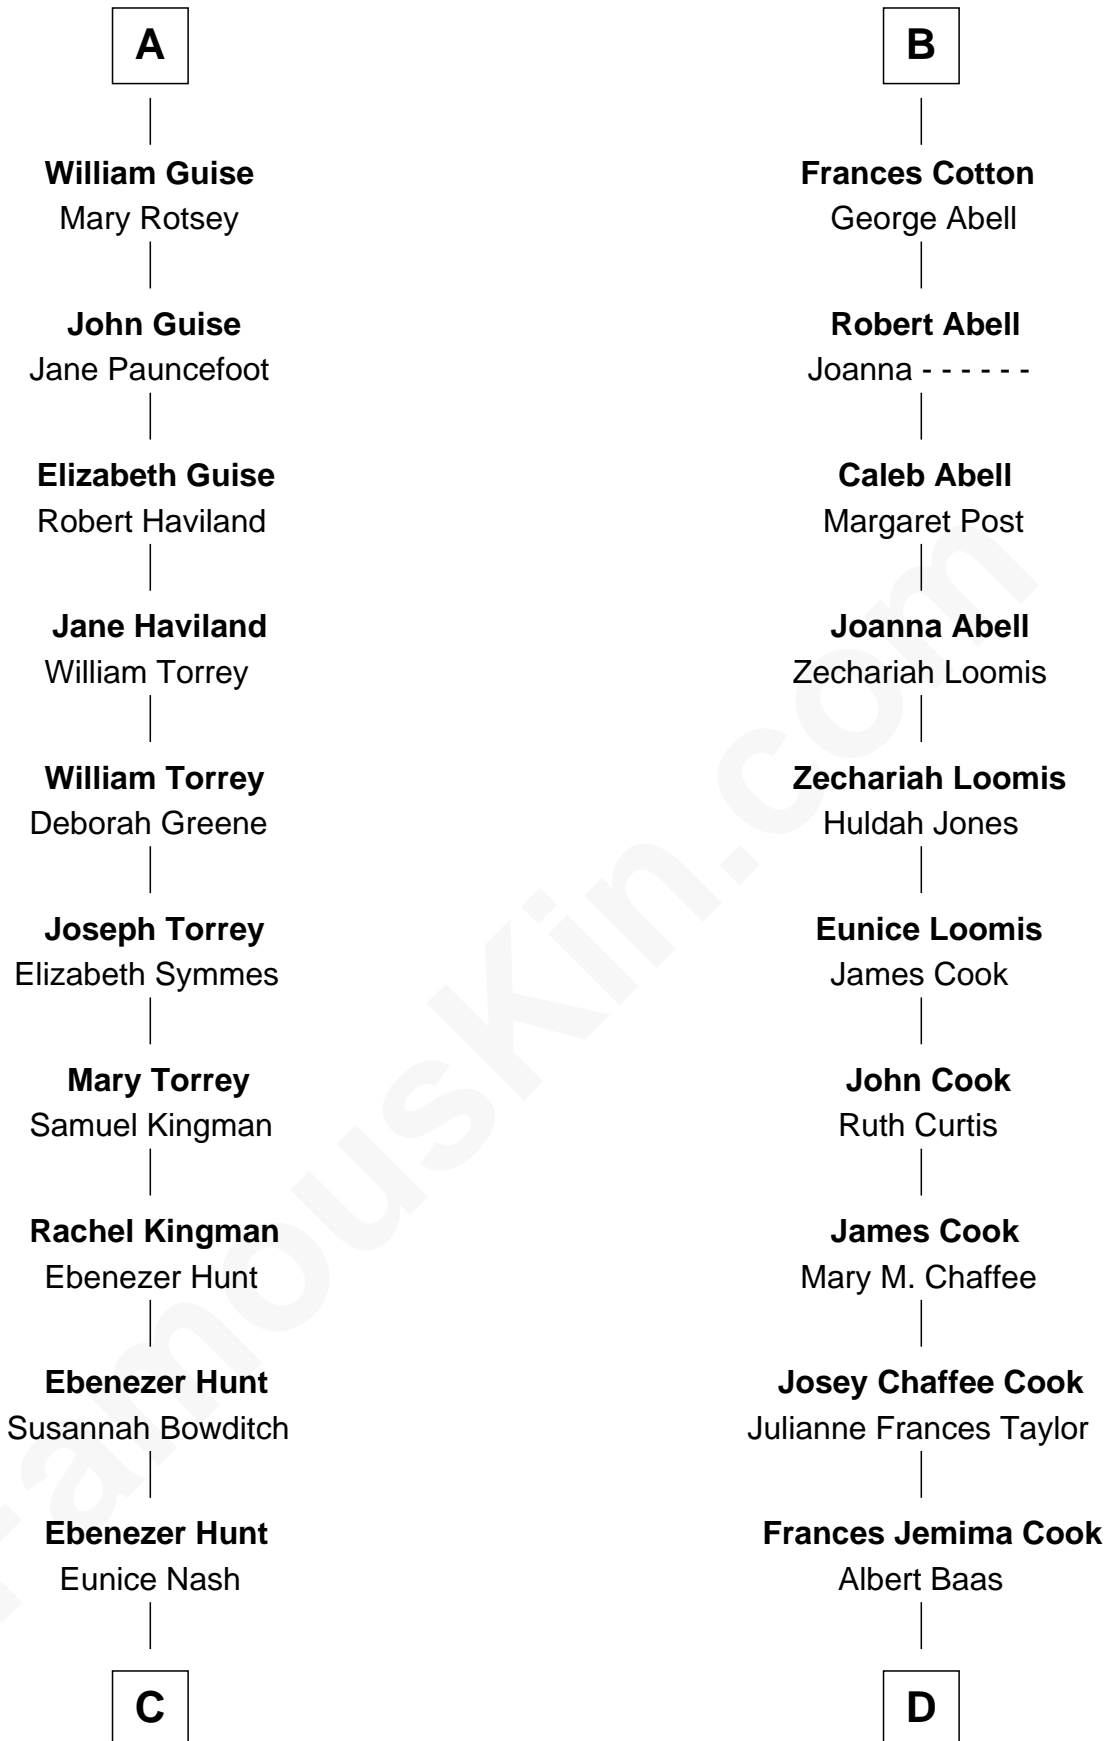

# FamousKin.com Relationship Chart of

**Linda Hunt**

*TV and Movie Actress*

19th cousin 2 times removed of

**Amber Stevens West**

*TV and Movie Actress*

**Sir Maurice de Berkeley**

Eve la Zouche

Katherine de Clyvedon

**Sir John Berkeley**

Elizabeth Betteshorne

**Elizabeth Berkeley**

Sir John Sutton

**Jane Sutton**

Thomas Mainwaring

**Cecily Mainwaring**

John Cotton

**Sir George Cotton**

Mary Onley

**Richard Cotton**

Mary Mainwaring

**B**

**C**

**Charles Edwin Hunt**

Marcia E. Phillips

**Charles Phillips Hunt**

Ella Maria Read

**Charles Edwin Hunt**

Louise Phipps Davy

**Raymond Davy Hunt**

Elsie R. Doying

**Linda Hunt**