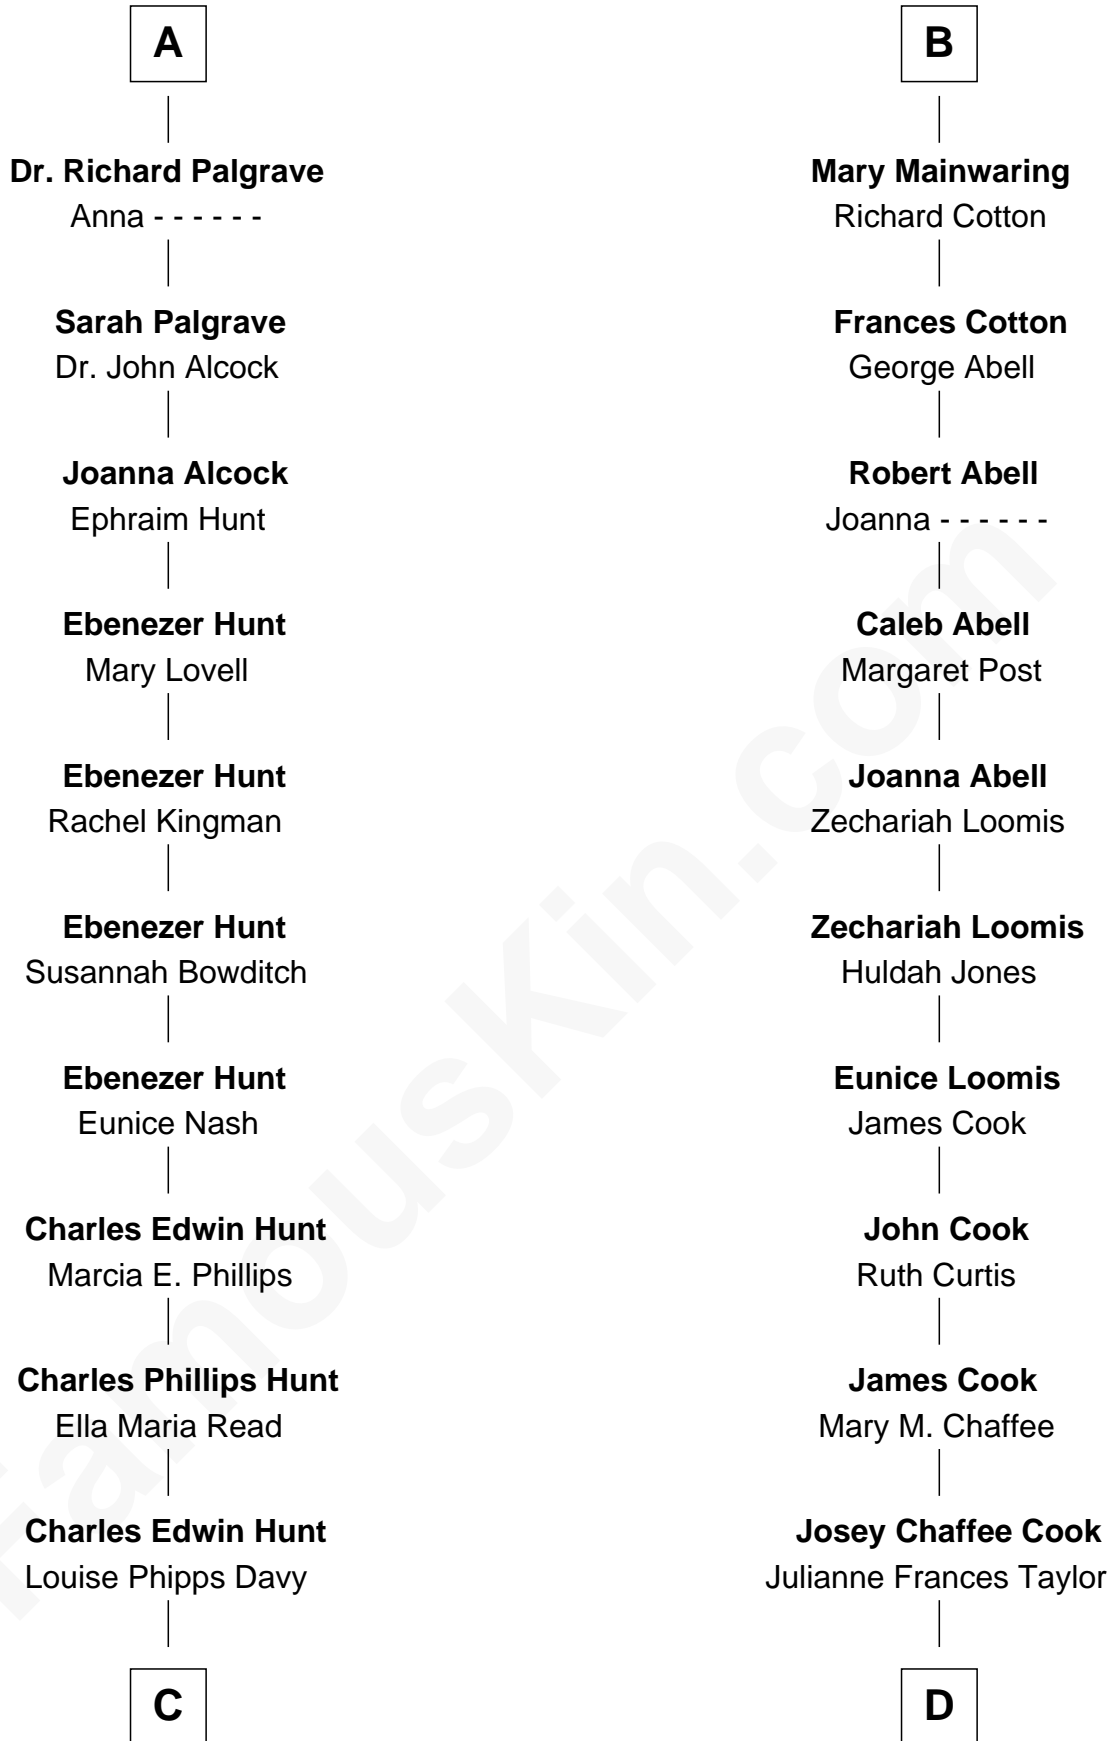

FamousKin.com Relationship Chart of

Linda Hunt

TV and Movie Actress

18th cousin 1 time removed of

Shadoe Stevens

Radio Disc Jockey

Sir Richard Fitzalan

Elizabeth de Bohun

Joan Beauchamp

James Butler

Elizabeth Butler

John Talbot

Ann Talbot

Sir Henry Vernon

Elizabeth Vernon

Sir Robert Corbet

Dorothy Corbet

Sir Richard Mainwaring

Sir Arthur Mainwaring

Margaret Mainwaring

B

C

Raymond Davy Hunt

Elsie R. Doying