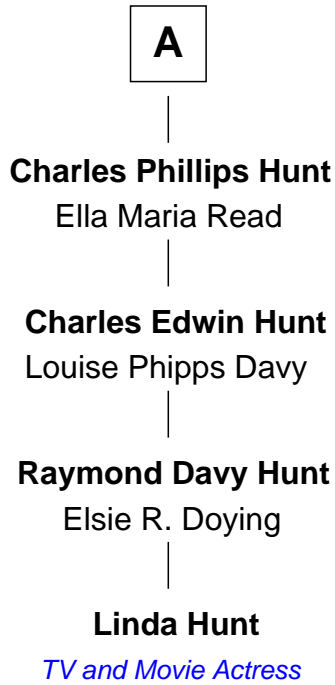

FamousKin.com Relationship Chart of

Linda Hunt

TV and Movie Actress

5th cousin 5 times removed of

Marcus Morton

16th and 18th Governor of Massachusetts

John Lothrop

Ann - - - - -

James Clark

Probable

Thomas Clark

Elizabeth Crow

Rebecca Clark

Nathaniel Morton

Nathaniel Morton

Martha Tupper

Nathaniel Morton

Mary Cary

Marcus Morton

Governor of Massachusetts

FamousKin.com