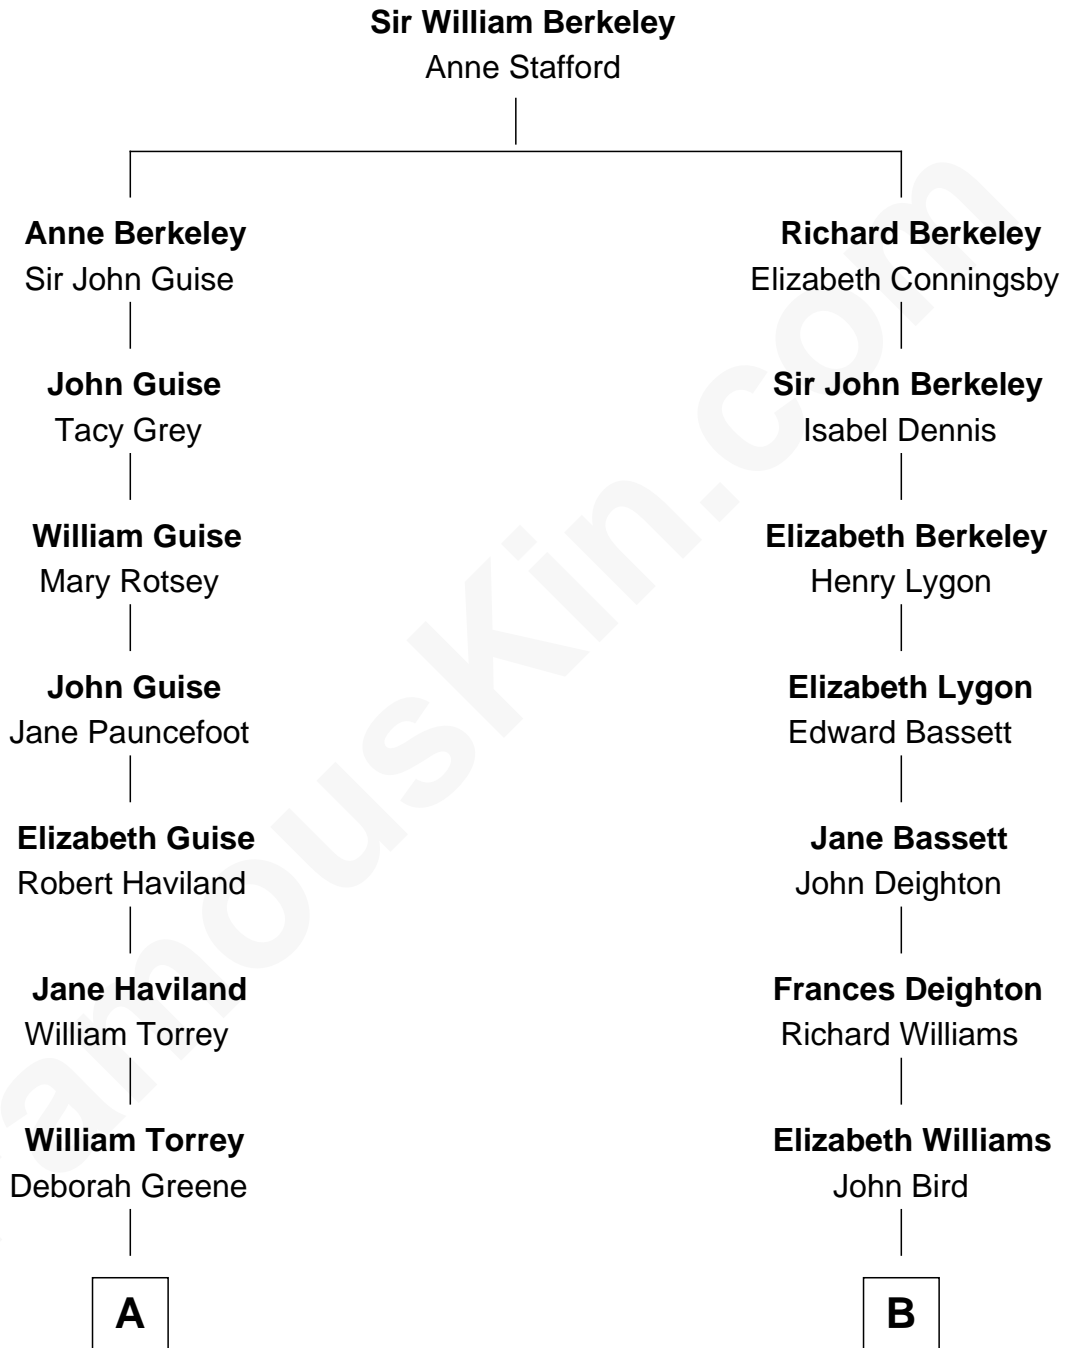

FamousKin.com Relationship Chart of

Linda Hunt

TV and Movie Actress

16th cousin 1 time removed of

Michael Lookinland

TV Actor

Linda Hunt photo by [RedCarpetReport](#) [\(CC BY-SA 2.0\)](#)