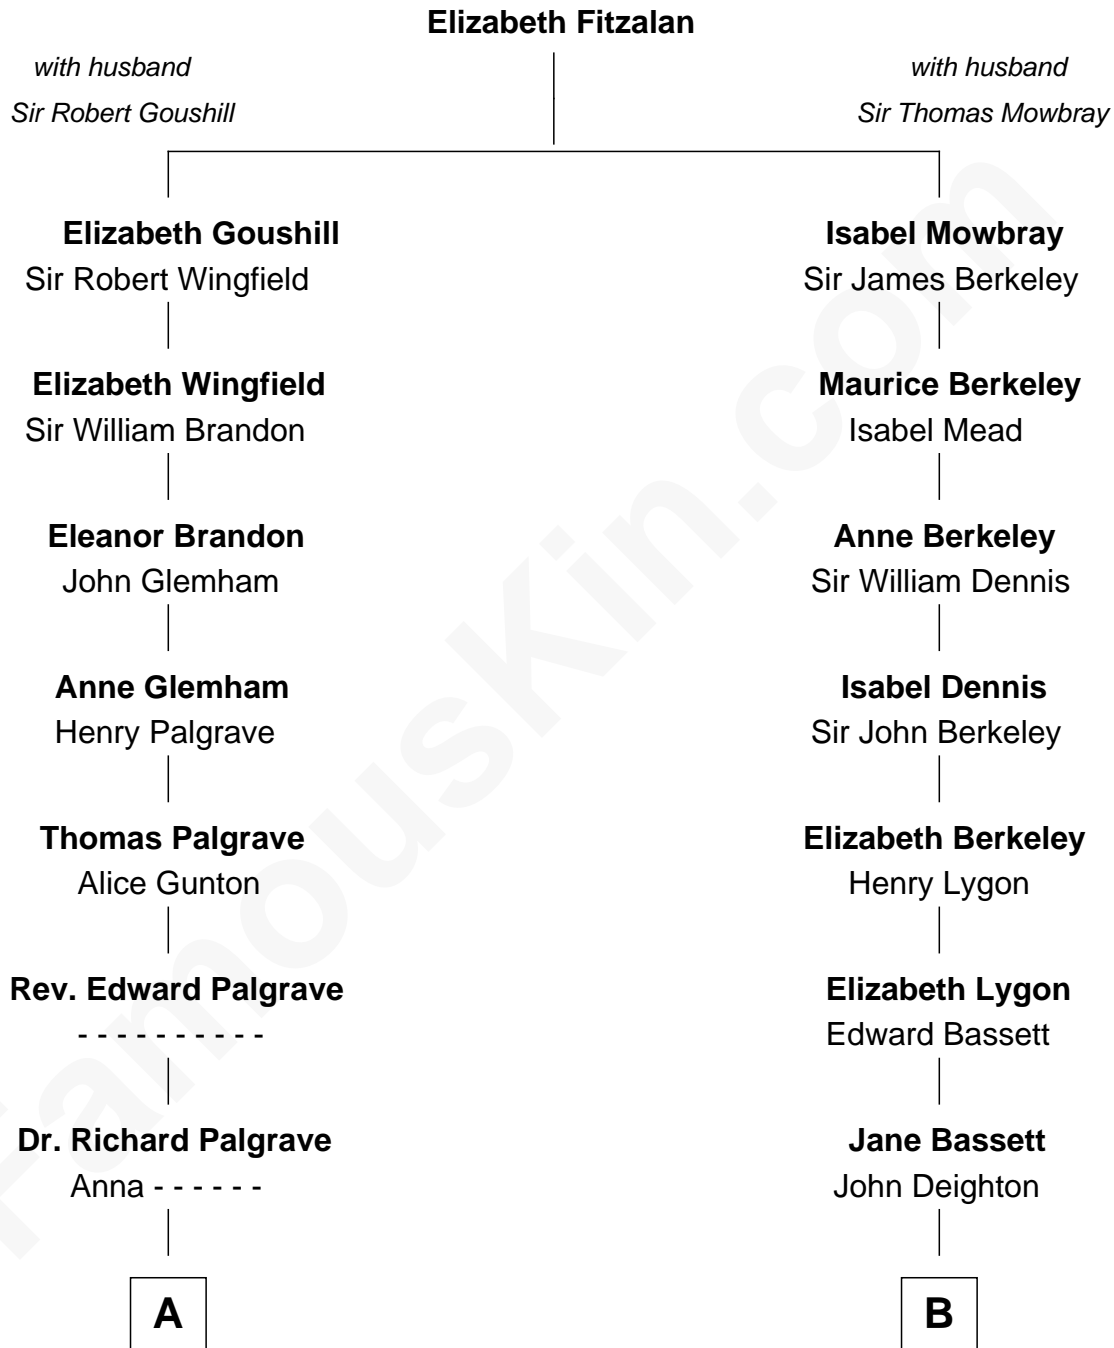

FamousKin.com Relationship Chart of

Linda Hunt

TV and Movie Actress

17th cousin 2 times removed of

Michael Lookinland

TV Actor

C

Orrin Paul Lookinland

Madeline Tait

Paul Russell Lookinland

Karen Ruth McKinney

Michael Lookinland

TV Actor

FamousKin.com