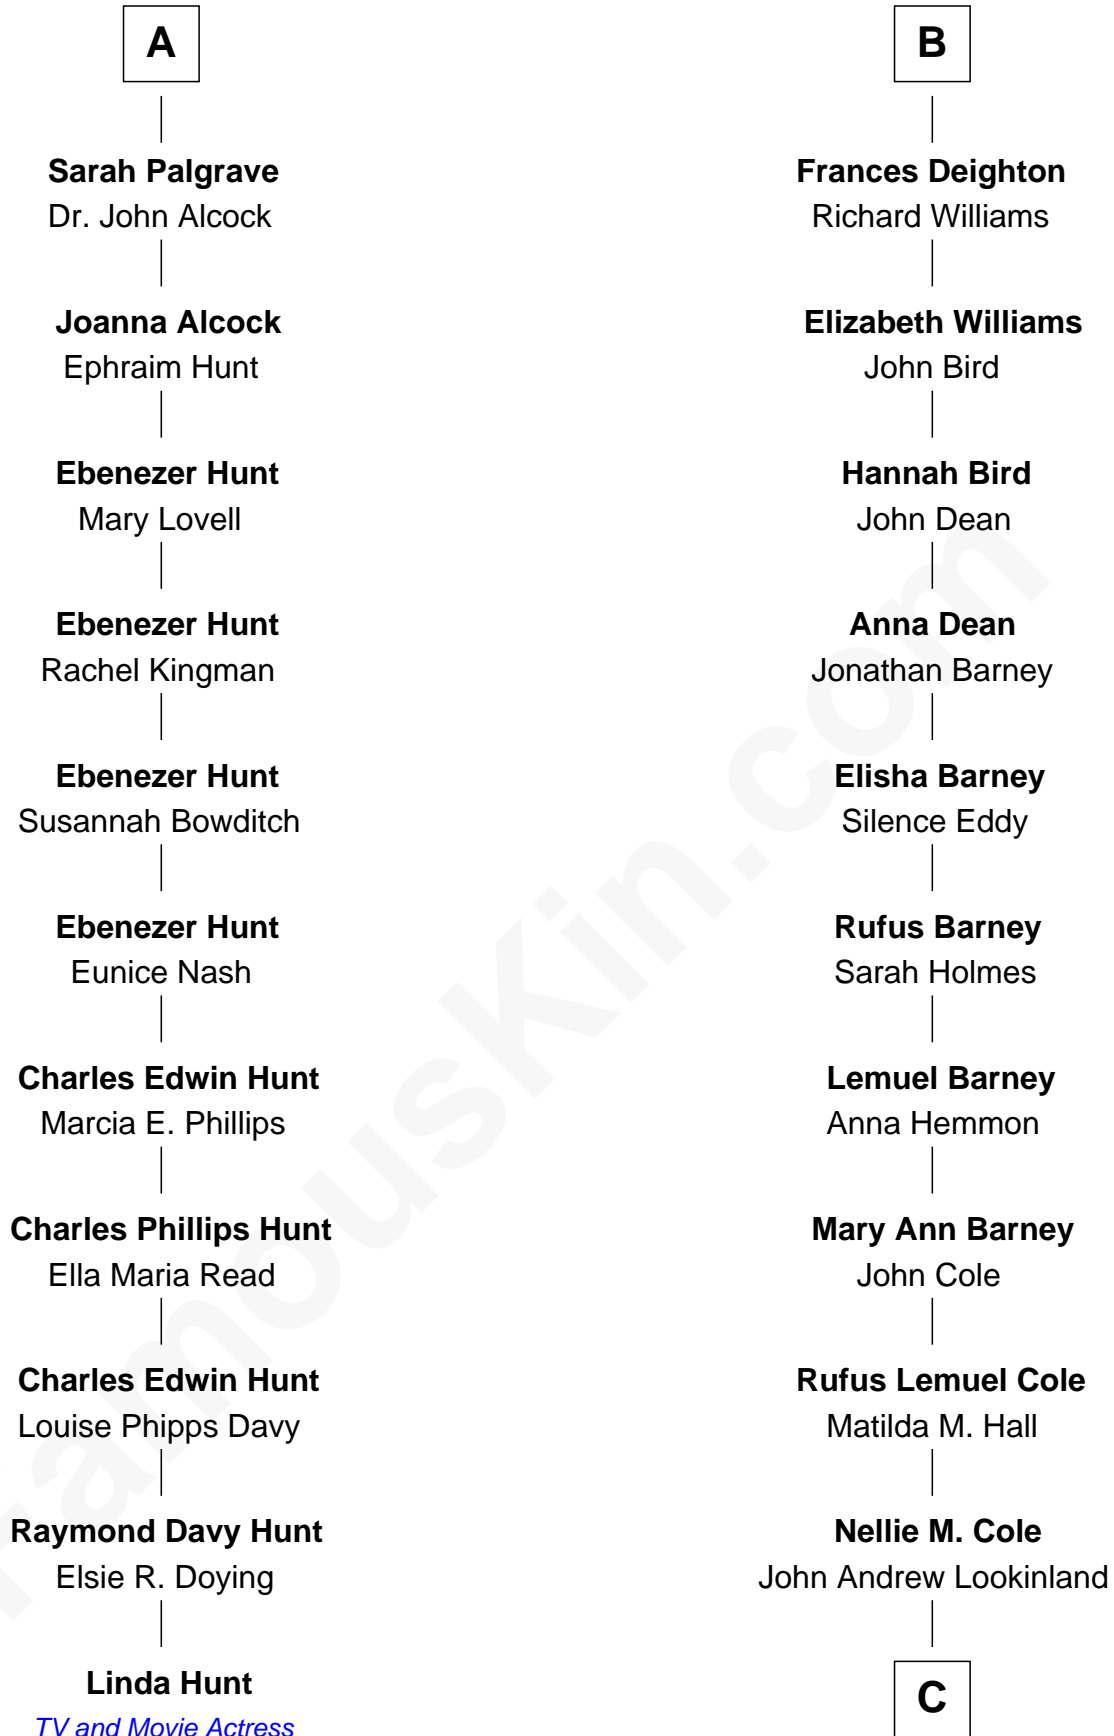

FamousKin.com Relationship Chart of

Linda Hunt

TV and Movie Actress

17th cousin 2 times removed of

Michael Lookinland

TV Actor

C

Orrin Paul Lookinland

Madeline Tait

Paul Russell Lookinland

Karen Ruth McKinney

Michael Lookinland

TV Actor

FamousKin.com