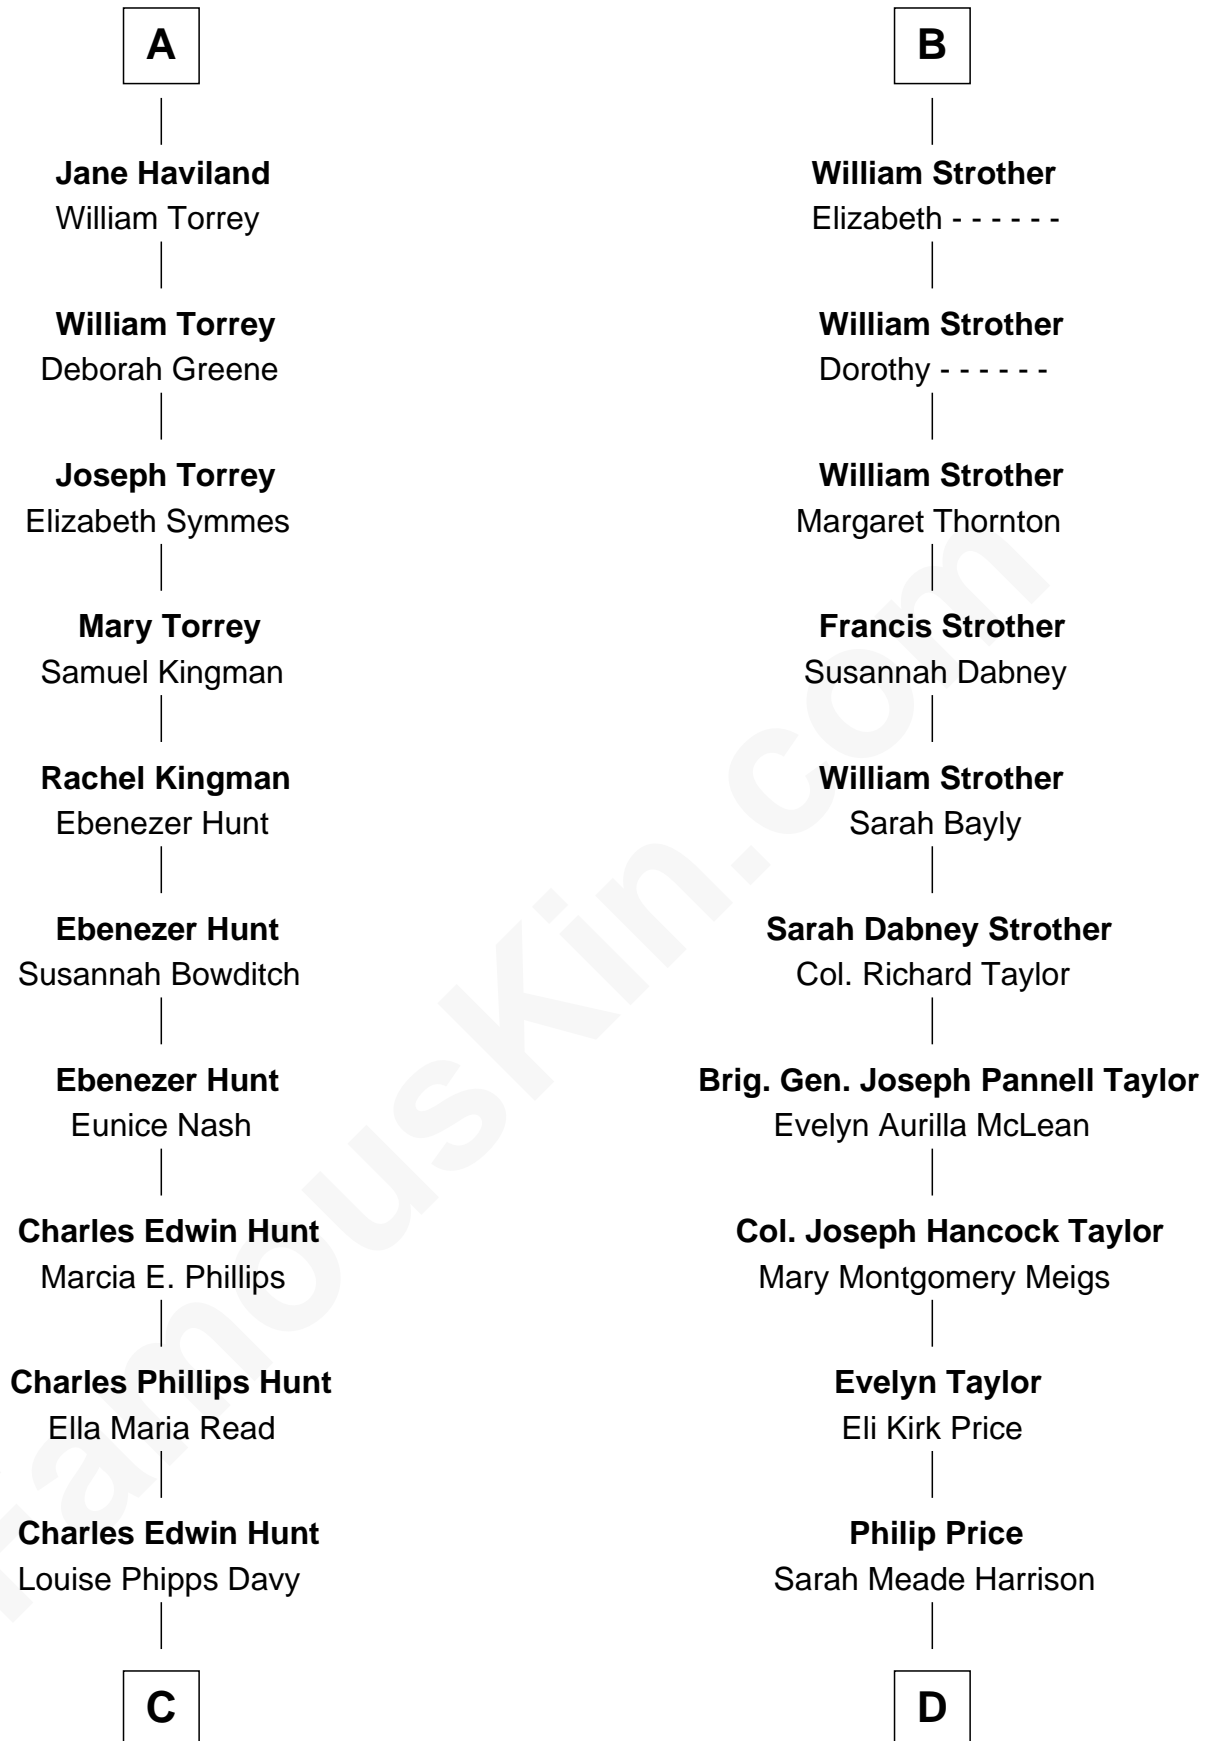

FamousKin.com Relationship Chart of

Linda Hunt

TV and Movie Actress

18th cousin of

Parker Stevenson

TV and Movie Actor

Sir Ralph Neville

Joan Beaufort

Eleanor Neville

Sir Henry Percy

Katherine Percy

Sir Edmund Grey

Anne Grey

Sir John Grey

Probable

Tacy Grey

John Guise

William Guise

Mary Rotsey

John Guise

Jane Pauncefoot

Elizabeth Guise

Robert Haviland

A

Anne Dawney

Sir George Conyers

Sir John Conyers

Agnes Bowes

Eleanor Conyers

Lancelot Strother

B

FamousKin.com