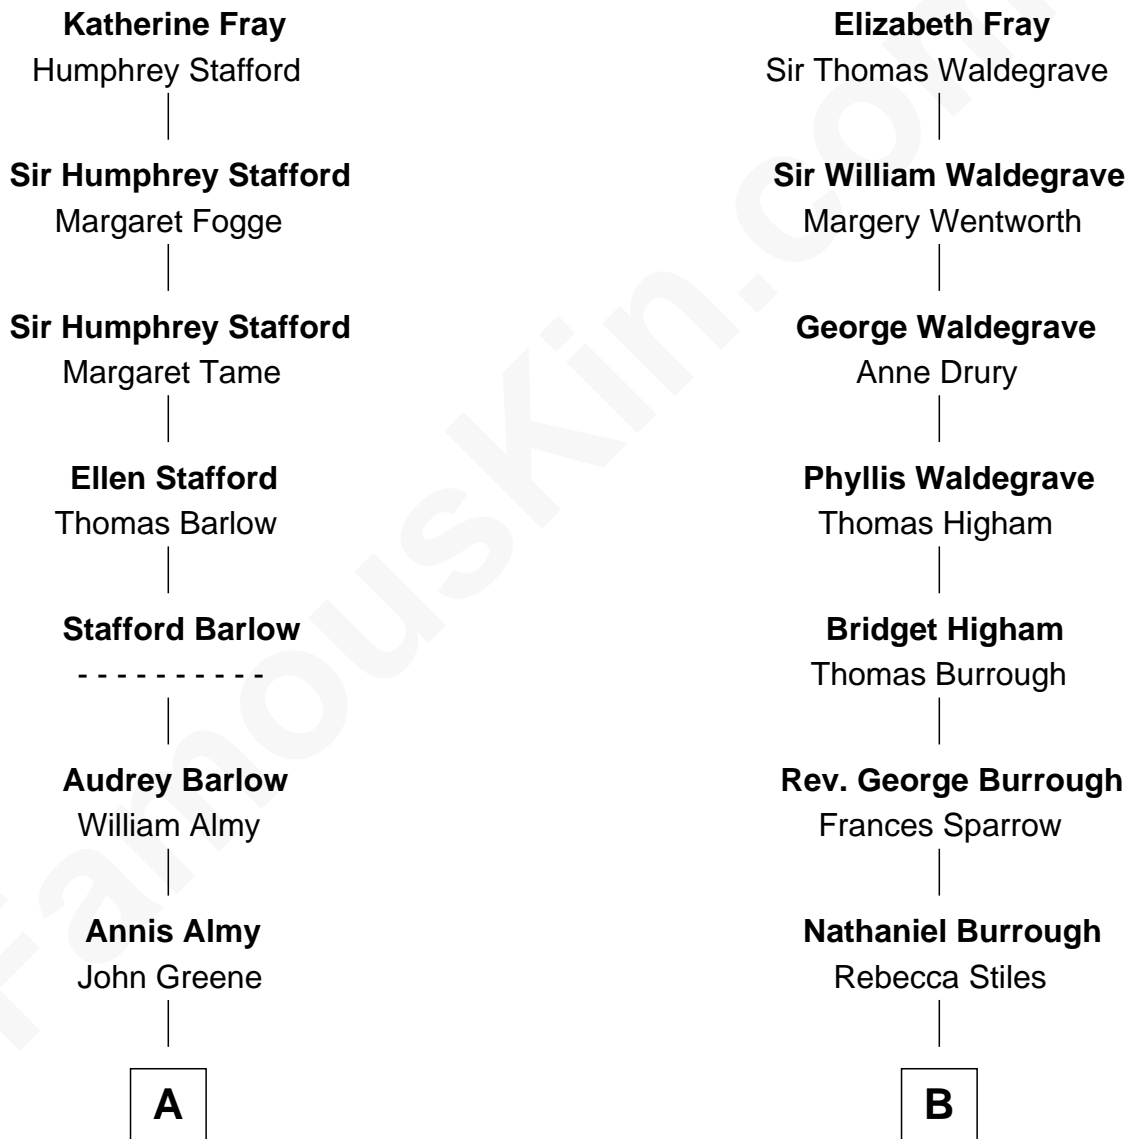

FamousKin.com Relationship Chart of

Linda Hunt

TV and Movie Actress

16th cousin 1 time removed of

Bob Moore

Co-Founder, Bob's Red Mill

Sir John Fray
Agnes Danvers

A

Deborah Greene

William Torrey

Joseph Torrey

Elizabeth Symmes

Mary Torrey

Samuel Kingman

Rachel Kingman

Ebenezer Hunt

Kenneth Earl Moore

Bob Moore

Co-Founder, Bob's Red Mill