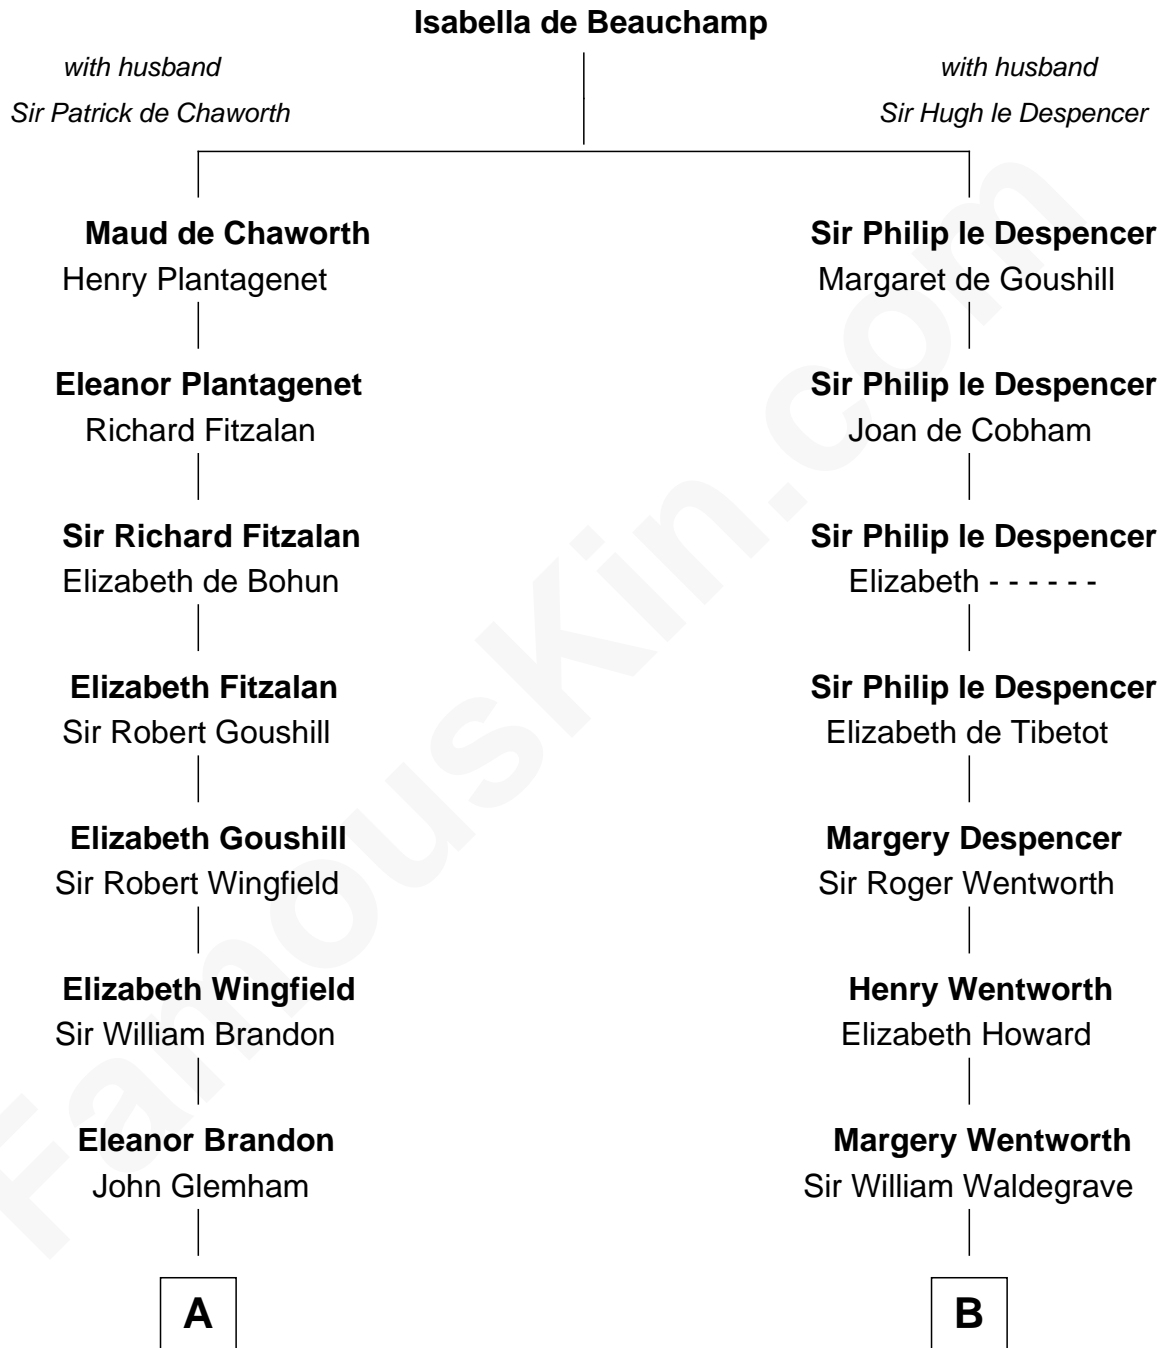

FamousKin.com Relationship Chart of

Linda Hunt

TV and Movie Actress

21st cousin of

Bob Moore

Co-Founder, Bob's Red Mill

C

Charles Edwin Hunt

Doris Dell Learnard

Kenneth Earl Moore

Bob Moore

Co-Founder, Bob's Red Mill