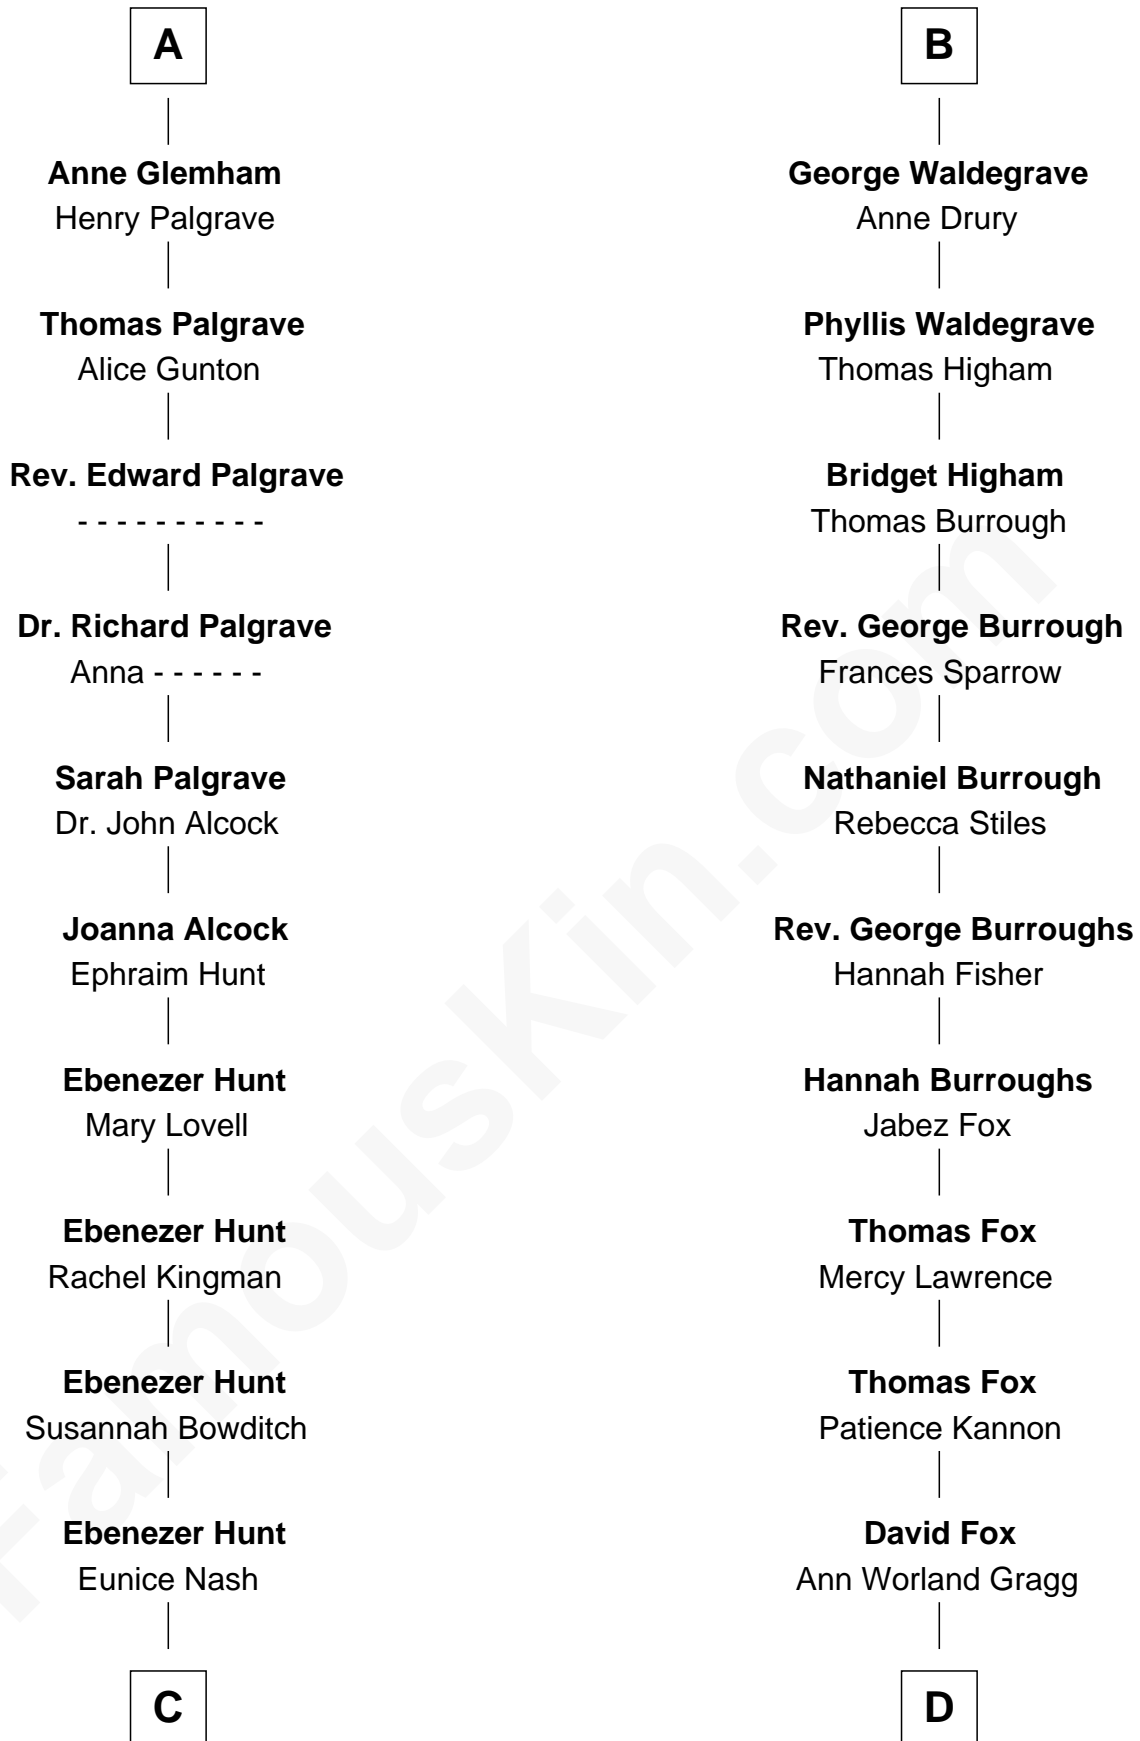

FamousKin.com Relationship Chart of

Linda Hunt

TV and Movie Actress

21st cousin of

Bob Moore

Co-Founder, Bob's Red Mill

C

Charles Edwin Hunt

Marcia E. Phillips

Charles Phillips Hunt

Ella Maria Read

Charles Edwin Hunt

Louise Phipps Davy

Raymond Davy Hunt

Elsie R. Doying

Linda Hunt

TV and Movie Actress

D

Morris Fox

Sarah A. Smith

Violette Fox

Daniel Francis Learnard

Clinton Morris Learnard

Gertrude Maud Yost

Doris Dell Learnard

Kenneth Earl Moore

Bob Moore

Co-Founder, Bob's Red Mill