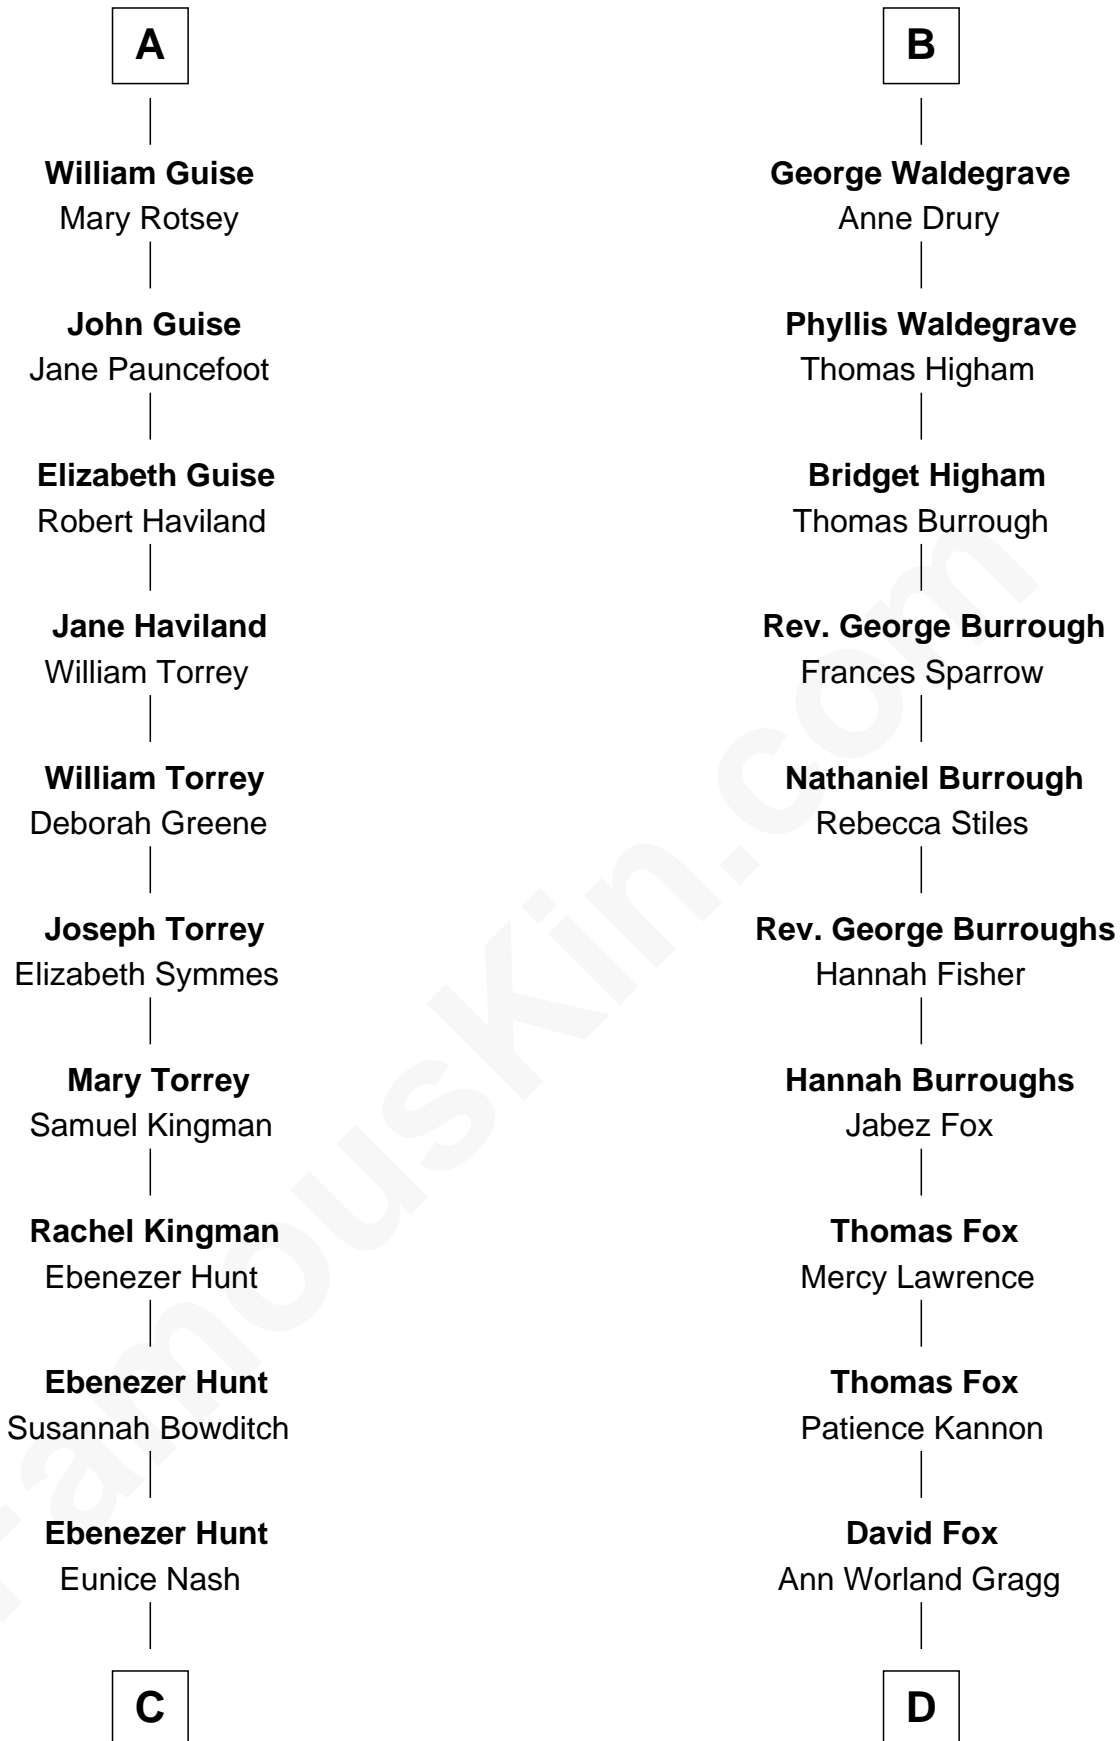

FamousKin.com Relationship Chart of

Linda Hunt

TV and Movie Actress

21st cousin of

Bob Moore

Co-Founder, Bob's Red Mill

William de Ros
Maude de Vaux

Sir William de Ros
Margery de Badlesmere

Thomas de Ros
Beatrice de Stafford

Margaret de Ros
Sir Reynold Grey

Sir John Grey
Constance de Holand

Sir Edmund Grey
Katherine Percy

Anne Grey
Sir John Grey

Probable

Tacy Grey
John Guise

A

Agnes de Ros
Pain de Tibetot

Sir John de Tibetot
Margaret de Badlesmere

Sir Robert de Tibetot
Margaret Deincourt

Elizabeth de Tibetot
Sir Philip le Despencer

Margery Despencer
Sir Roger Wentworth

Henry Wentworth
Elizabeth Howard

Margery Wentworth
Sir William Waldegrave

B

C

Charles Edwin Hunt

Marcia E. Phillips

Charles Phillips Hunt

Ella Maria Read

Charles Edwin Hunt