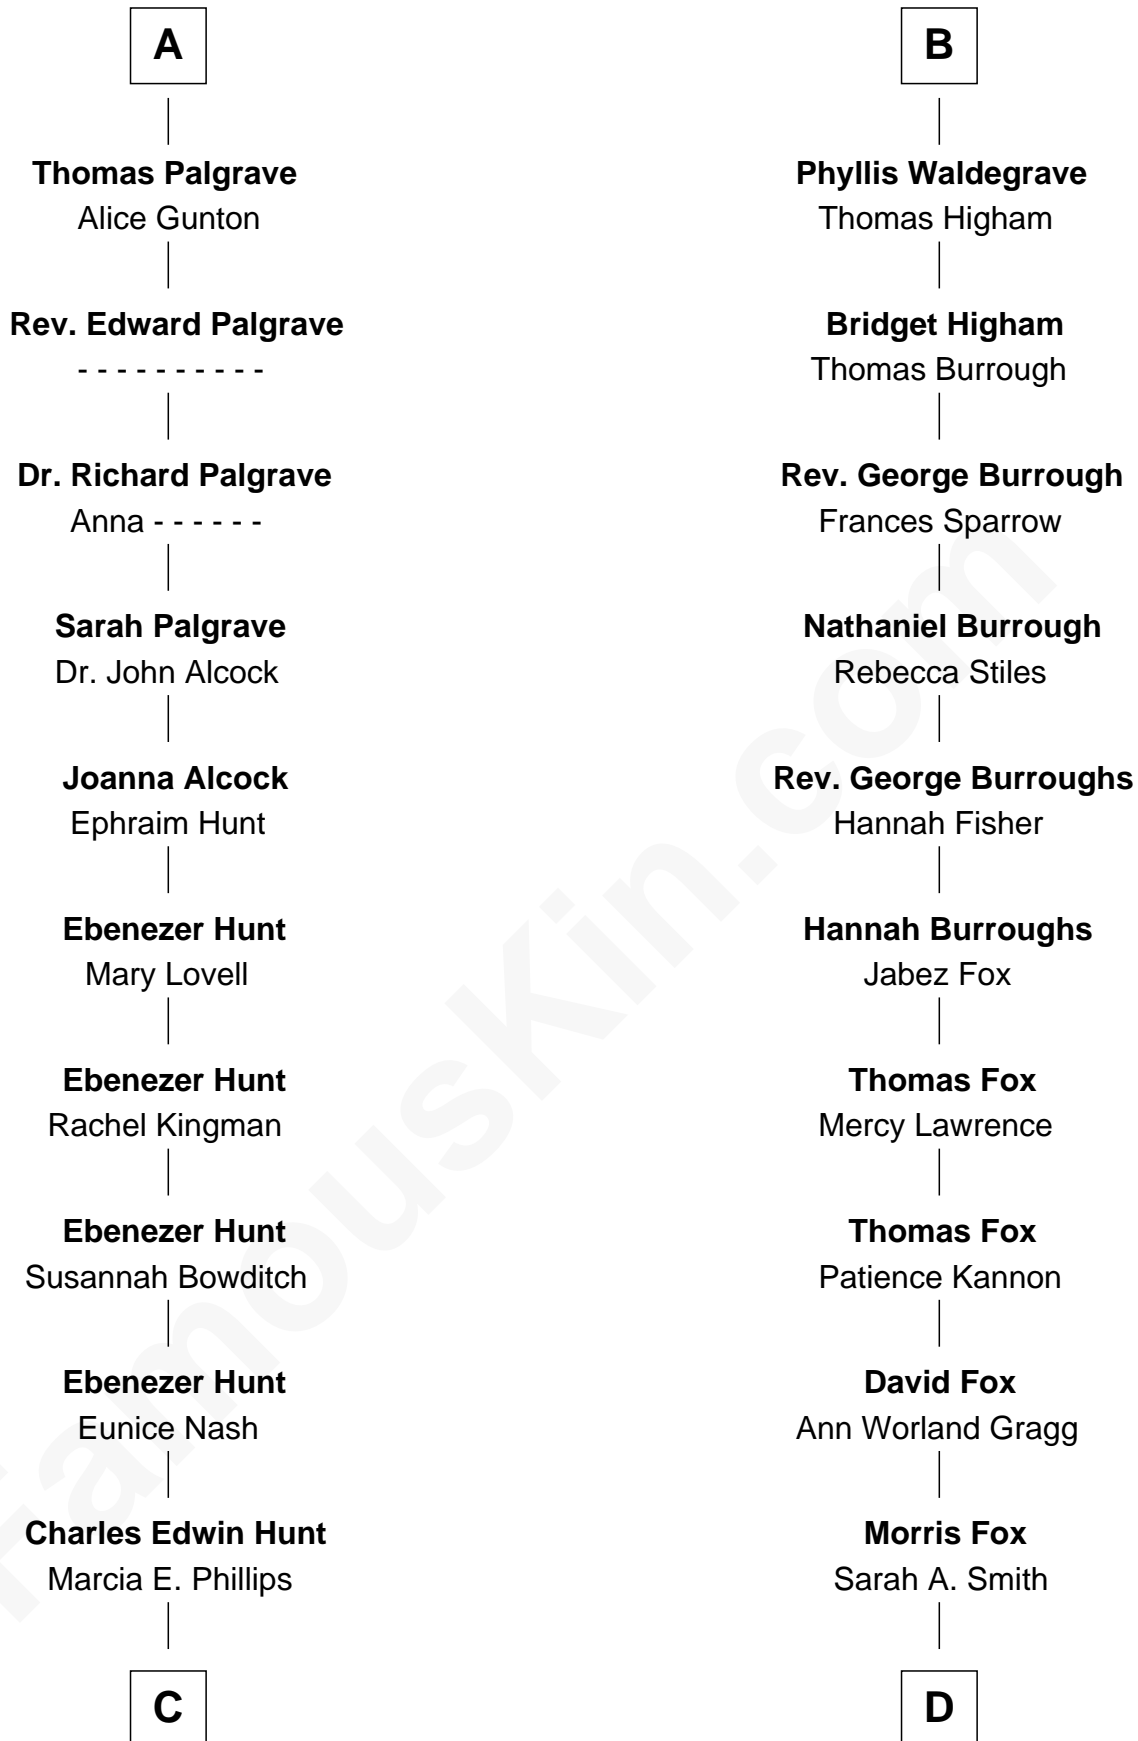

FamousKin.com Relationship Chart of

Linda Hunt

TV and Movie Actress

20th cousin of

Bob Moore

Co-Founder, Bob's Red Mill

Bartholomew de Badlesmere

Margaret de Clare

Elizabeth de Badlesmere

Sir William de Bohun

Elizabeth de Bohun

Sir Richard Fitzalan

Elizabeth Fitzalan

Sir Robert Goushill

Elizabeth Goushill

Sir Robert Wingfield

Sir John de Tivetot

Sir Robert de Tivetot

Margaret Deincourt

Elizabeth de Tivetot

Sir Philip le Despencer

Margery Despencer

Sir Roger Wentworth

Henry Wentworth

Elizabeth Howard

Margery Wentworth

Sir William Waldegrave

George Waldegrave

Anne Drury

B

C

Charles Phillips Hunt