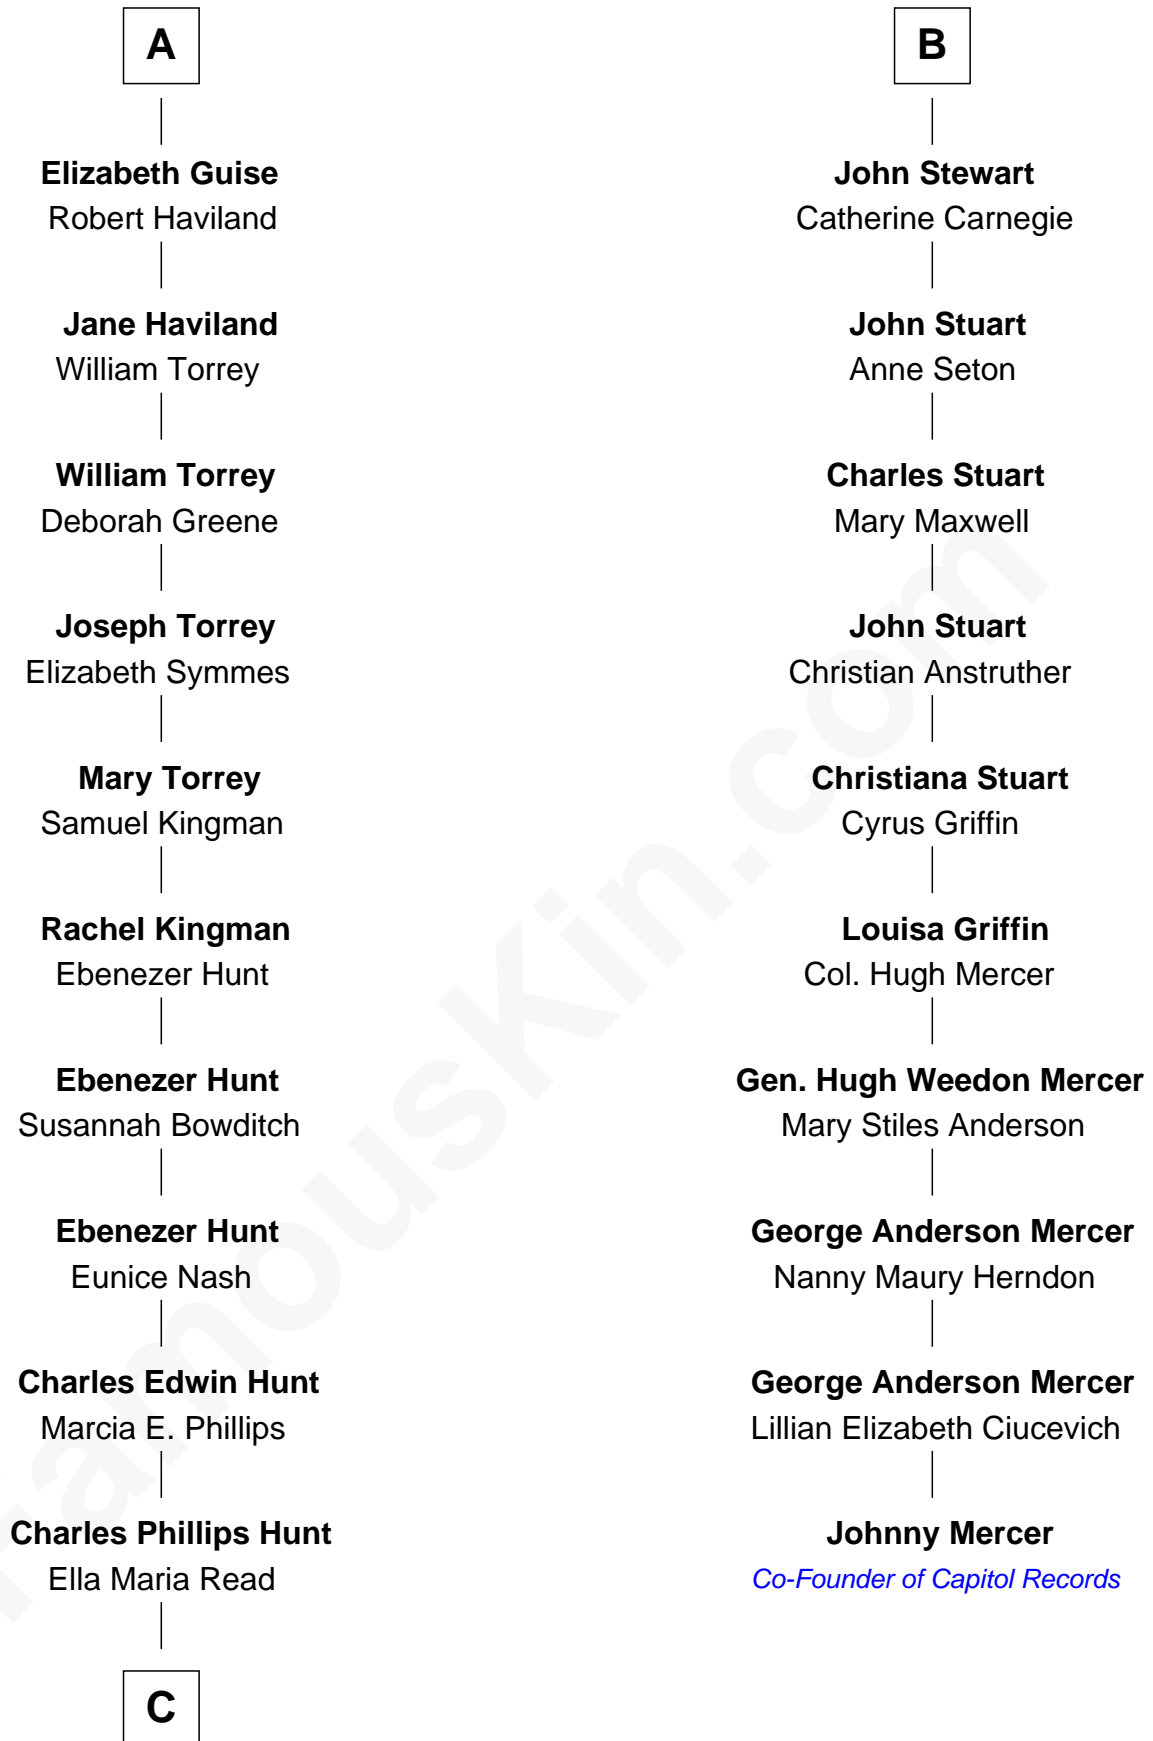

FamousKin.com Relationship Chart of

Linda Hunt

TV and Movie Actress

16th cousin 3 times removed of

Johnny Mercer

Songwriter and Co-Founder of Capitol Records

C

Charles Edwin Hunt