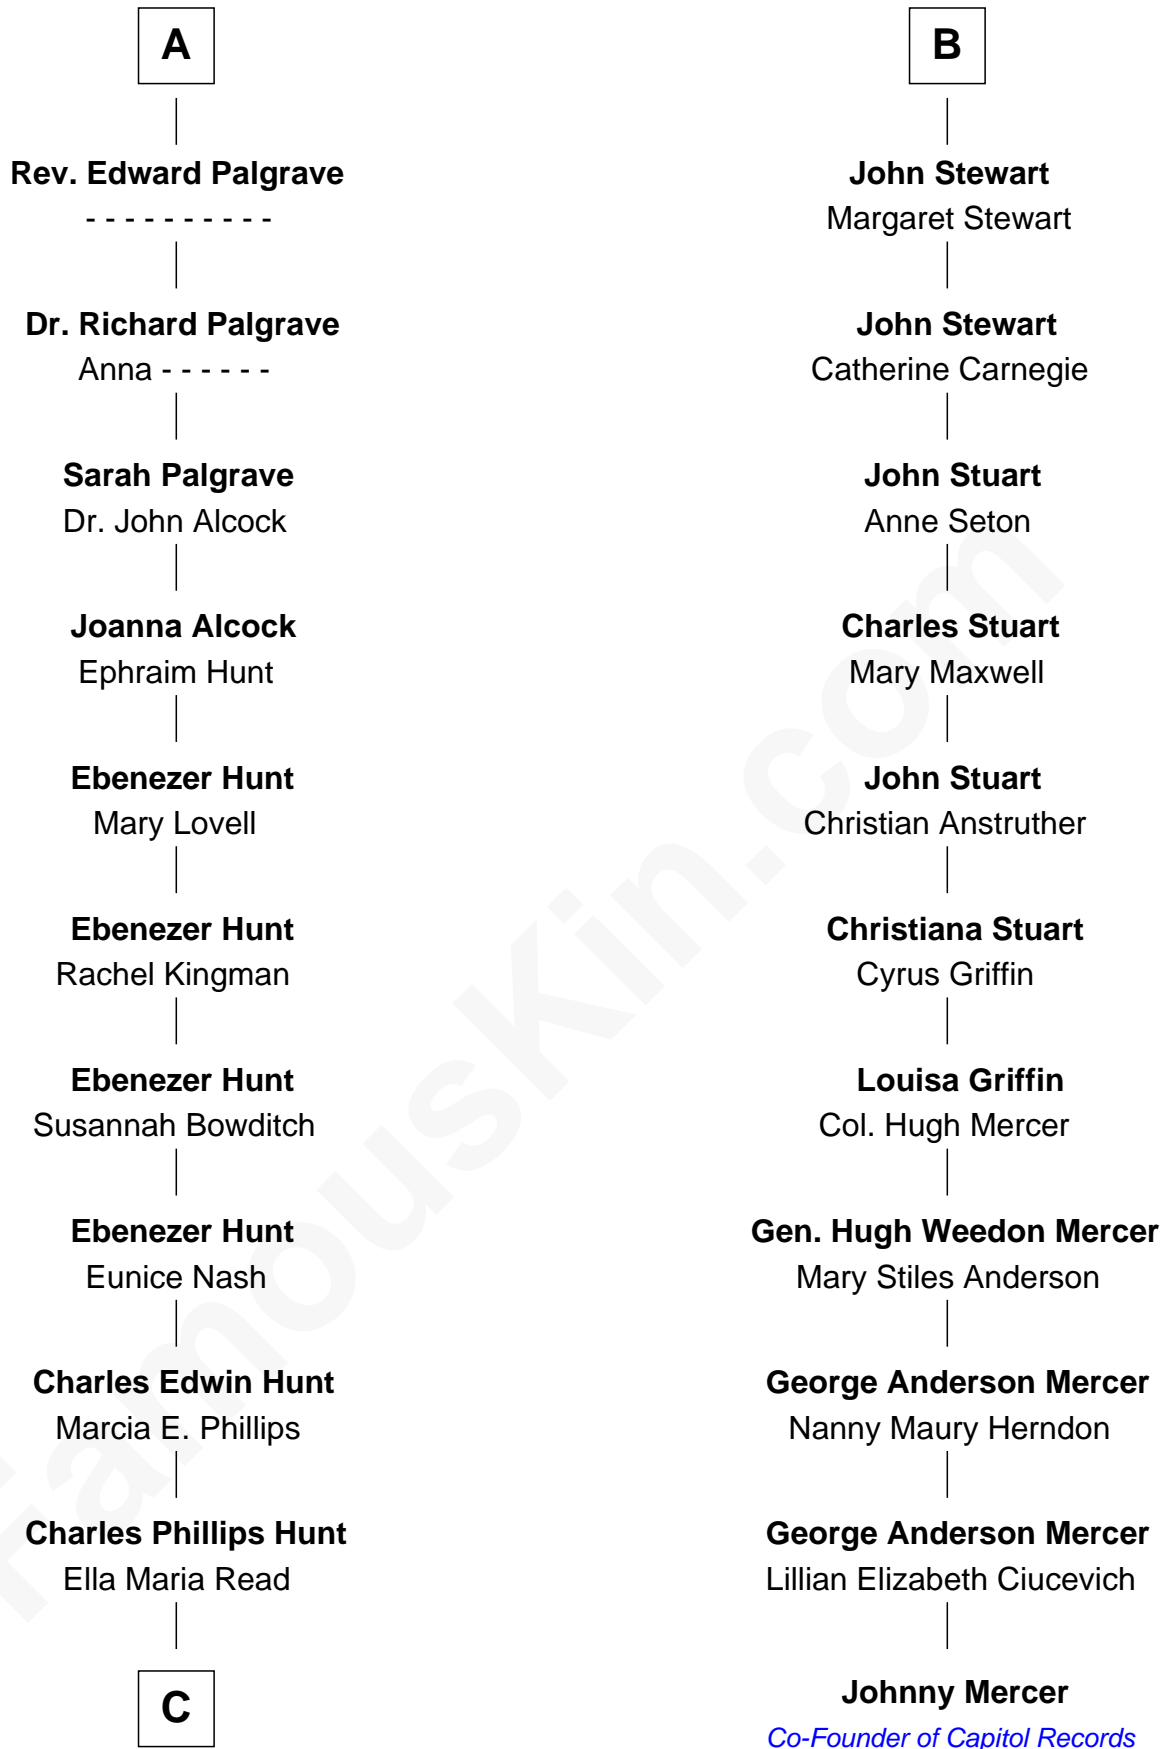

FamousKin.com Relationship Chart of

Linda Hunt

TV and Movie Actress

17th cousin 2 times removed of

Johnny Mercer

Songwriter and Co-Founder of Capitol Records

C

Charles Edwin Hunt