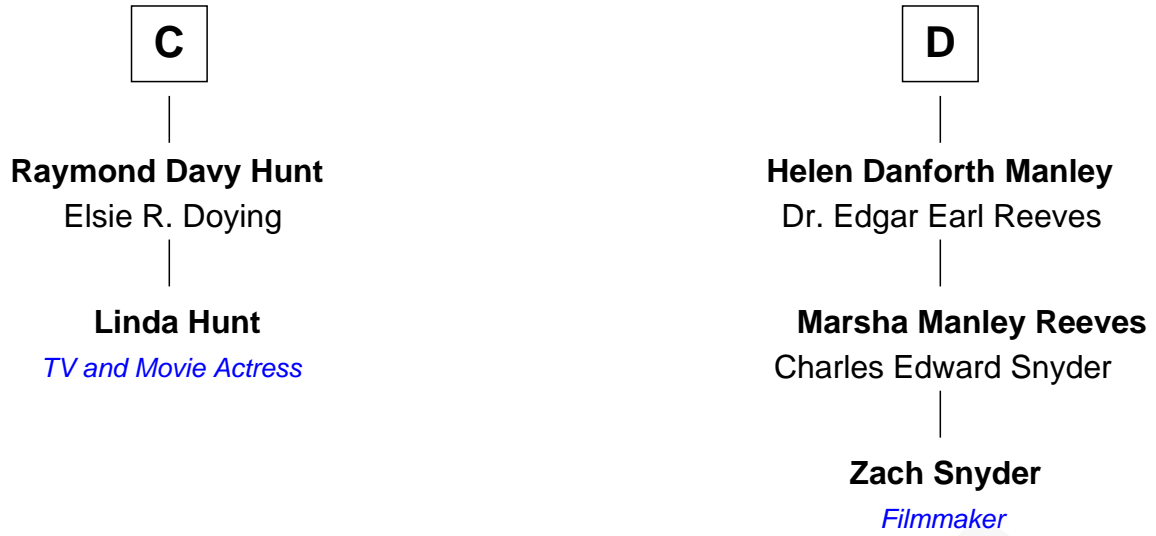

FamousKin.com Relationship Chart of

Linda Hunt

TV and Movie Actress

18th cousin 1 time removed of

Zach Snyder

Filmmaker

Sir Ralph Neville

with wife
Joan Beaufort

Probable

Tacy Grey
John Guise

Henry Clifford
Anne St. John

William Guise
Mary Rotsey

Elizabeth Clifford
Sir Ralph Bowes

John Guise
Jane Pouncefoot

Margery Bowes
Sir Ralph Eure

Elizabeth Guise
Robert Haviland

Anne Eure
Lancelot Mansfield

A

B

FamousKin.com