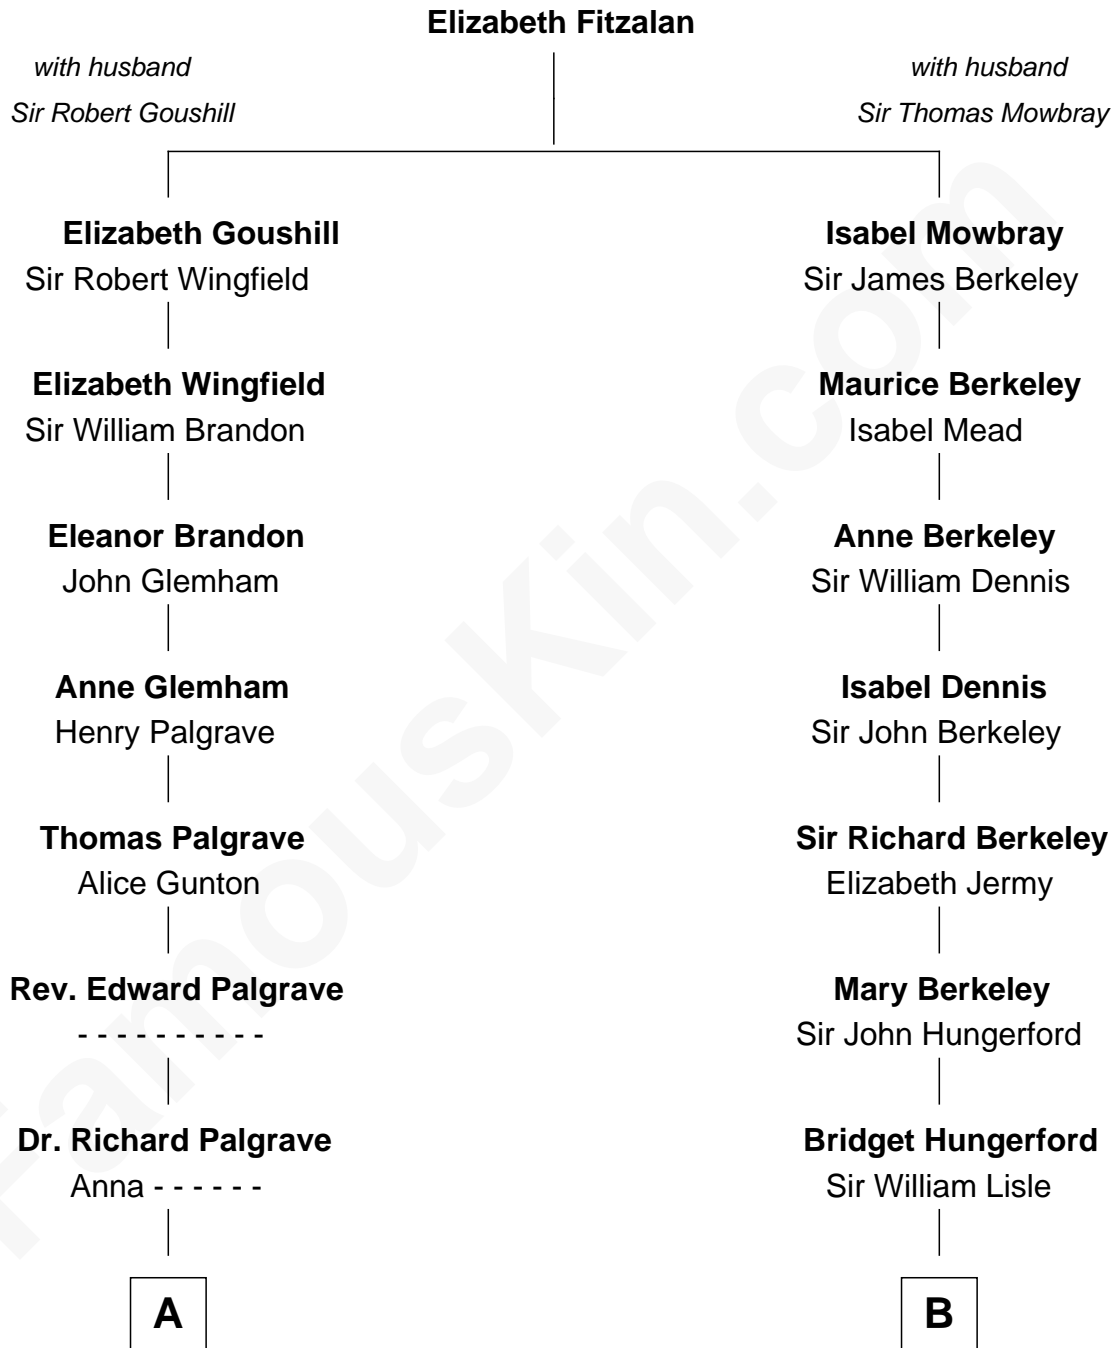

FamousKin.com Relationship Chart of

Linda Hunt

TV and Movie Actress

16th cousin 1 time removed of

Robert Frost

Poet and Playwright

Linda Hunt photo by [RedCarpetReport](#) (CC BY-SA 2.0)