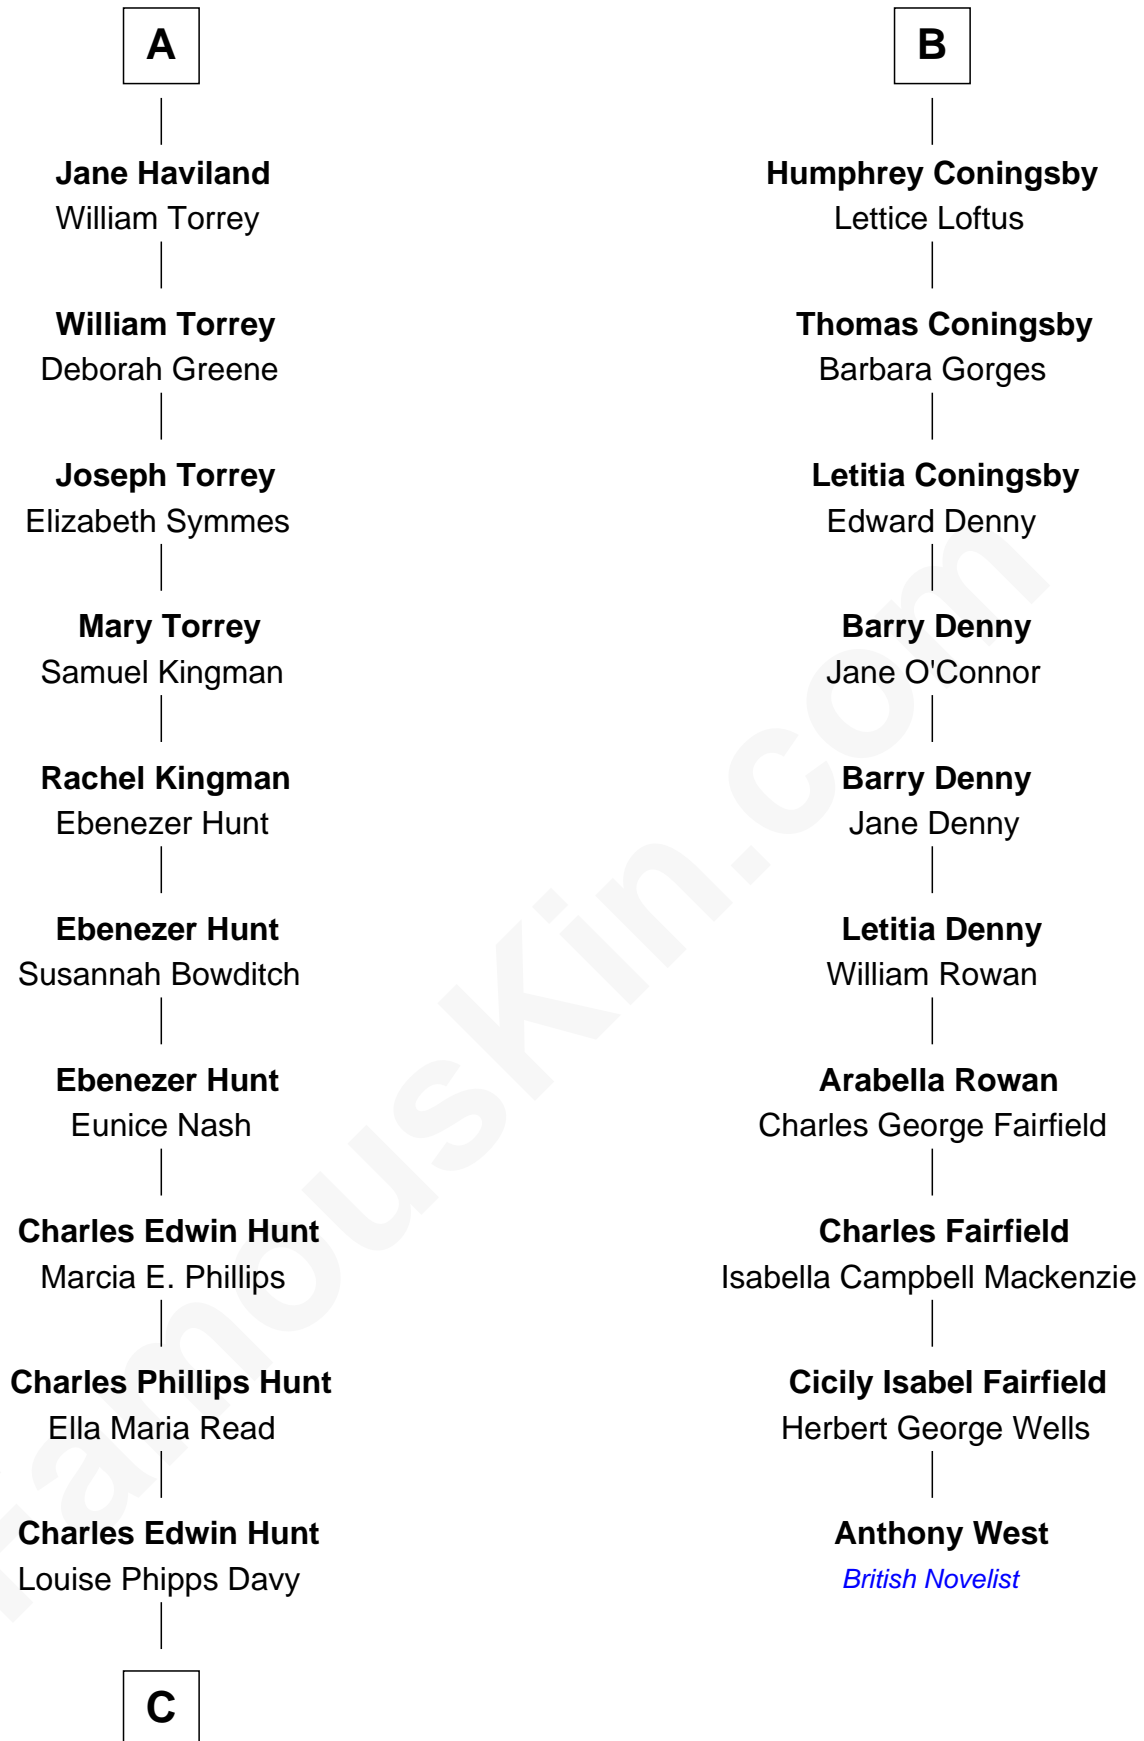

FamousKin.com Relationship Chart of

Linda Hunt

TV and Movie Actress

16th cousin 2 times removed of

Anthony West

Novelist and writer for the New Yorker

Sir Ralph Neville

Joan Beaufort

Eleanor Neville

Sir Henry Percy

Katherine Percy

Sir Edmund Grey

Anne Grey

Sir John Grey

Probable

Tacy Grey

John Guise

William Guise

Mary Rotsey

John Guise

Jane Pauncefoot

Elizabeth Guise

Robert Haviland

A

Edward Neville

Rachel Lennard

Henry Neville

Mary Sackville

Cecily Neville

FitzWilliam Coningsby

B

C