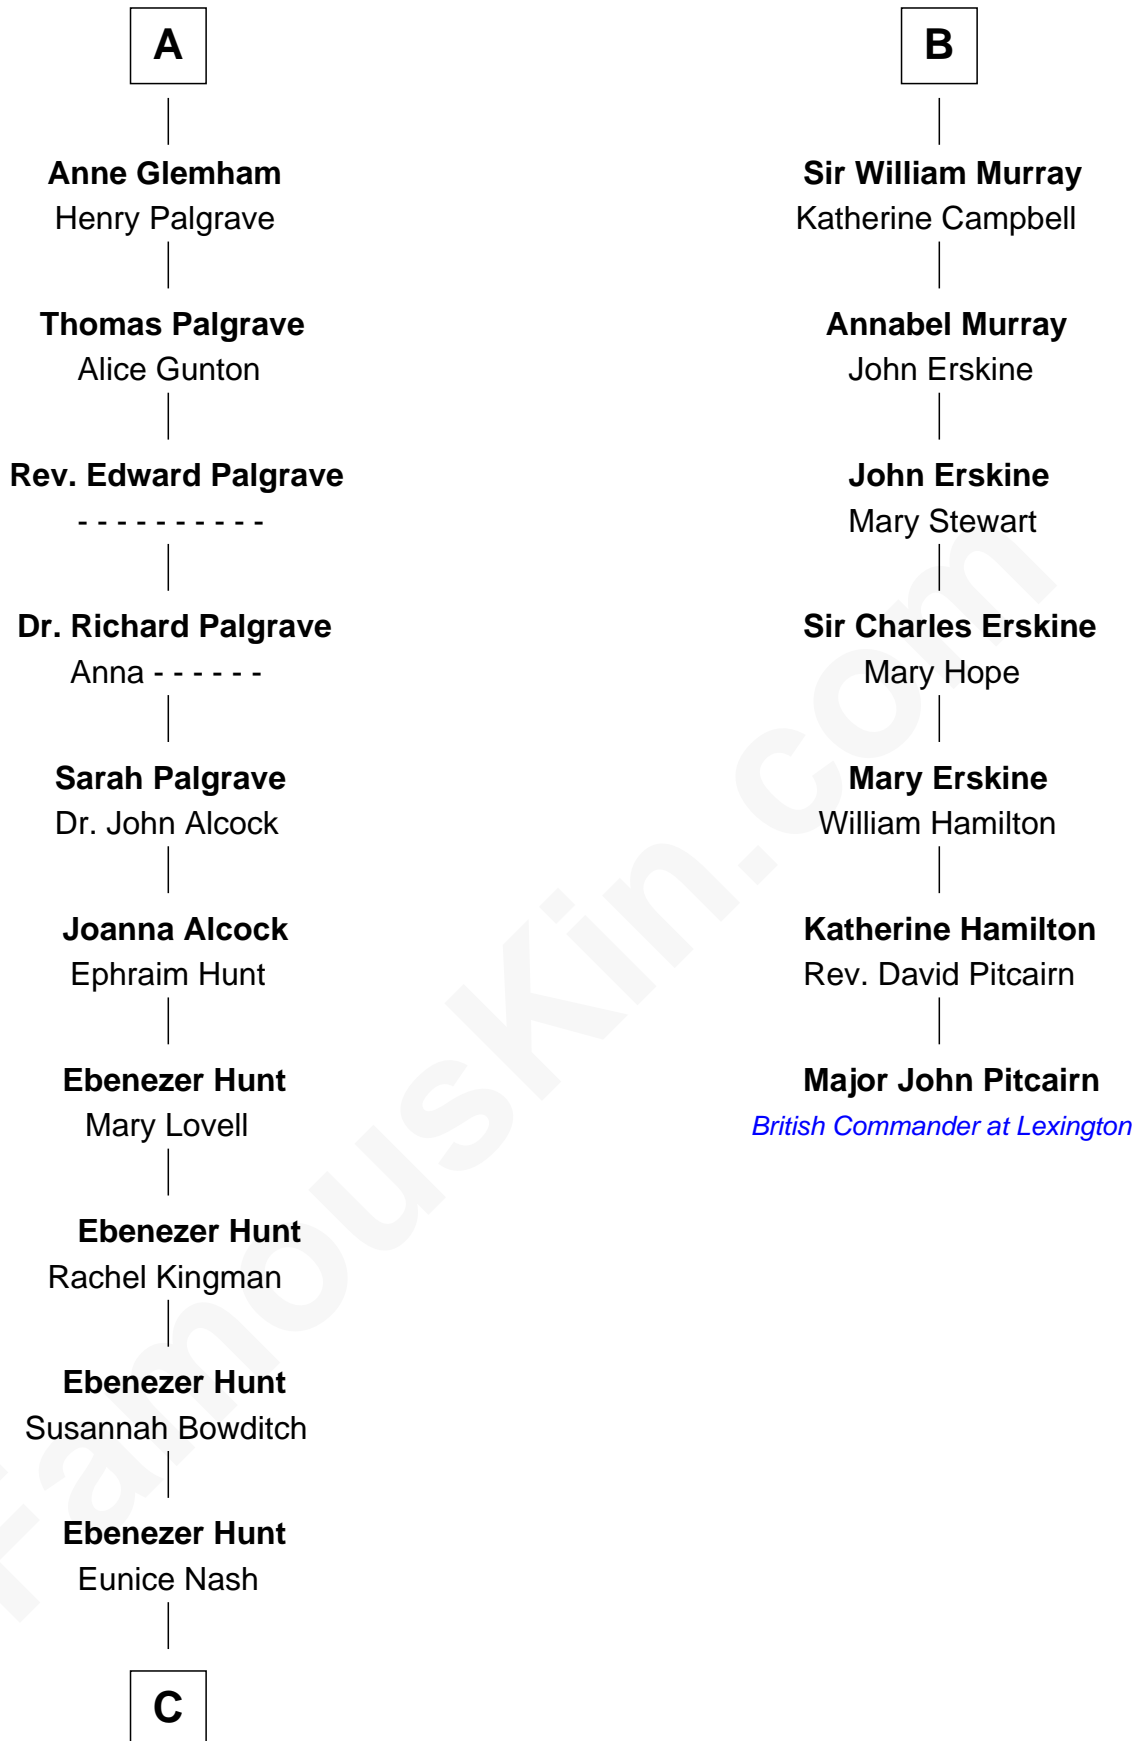

# FamousKin.com Relationship Chart of

**Linda Hunt**

*TV and Movie Actress*

13th cousin 8 times removed of

**Major John Pitcairn**

*British Commander at Battle of Lexington*

**Eleanor of Castile**  
Edward I, King of England

**C**

**Charles Edwin Hunt**

Marcia E. Phillips

**Charles Phillips Hunt**

Ella Maria Read

**Charles Edwin Hunt**

Louise Phipps Davy

**Raymond Davy Hunt**