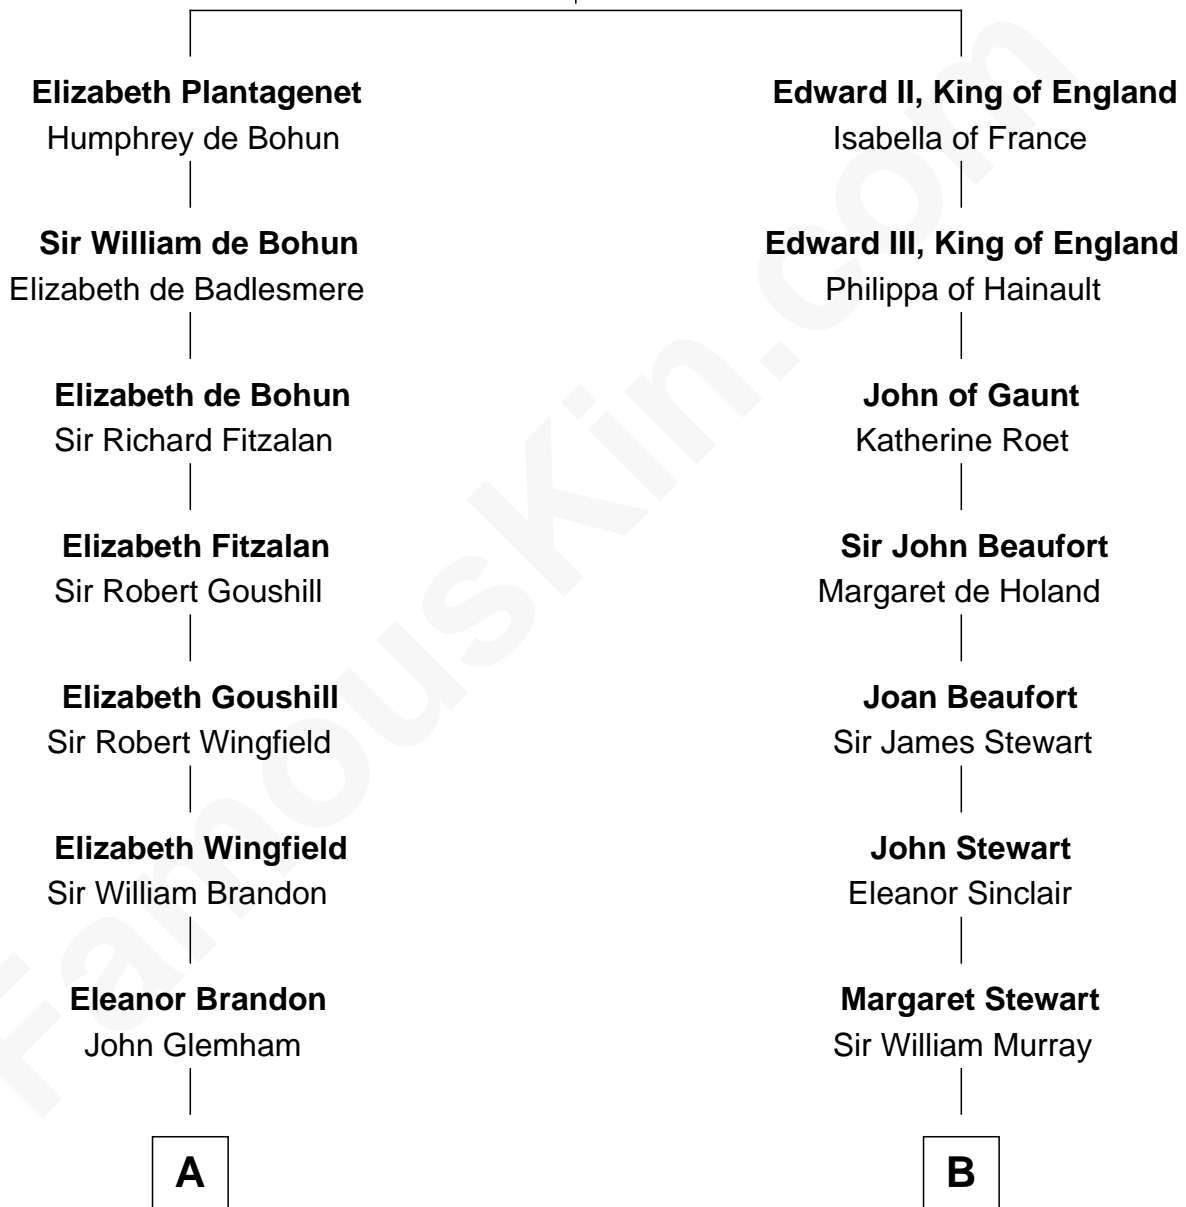

# FamousKin.com Relationship Chart of

**Linda Hunt**

*TV and Movie Actress*

13th cousin 8 times removed of

**Major John Pitcairn**

*British Commander at Battle of Lexington*

**Eleanor of Castile**  
Edward I, King of England

**C**

**Charles Edwin Hunt**

Marcia E. Phillips

**Charles Phillips Hunt**

Ella Maria Read

**Charles Edwin Hunt**

Louise Phipps Davy

**Raymond Davy Hunt**