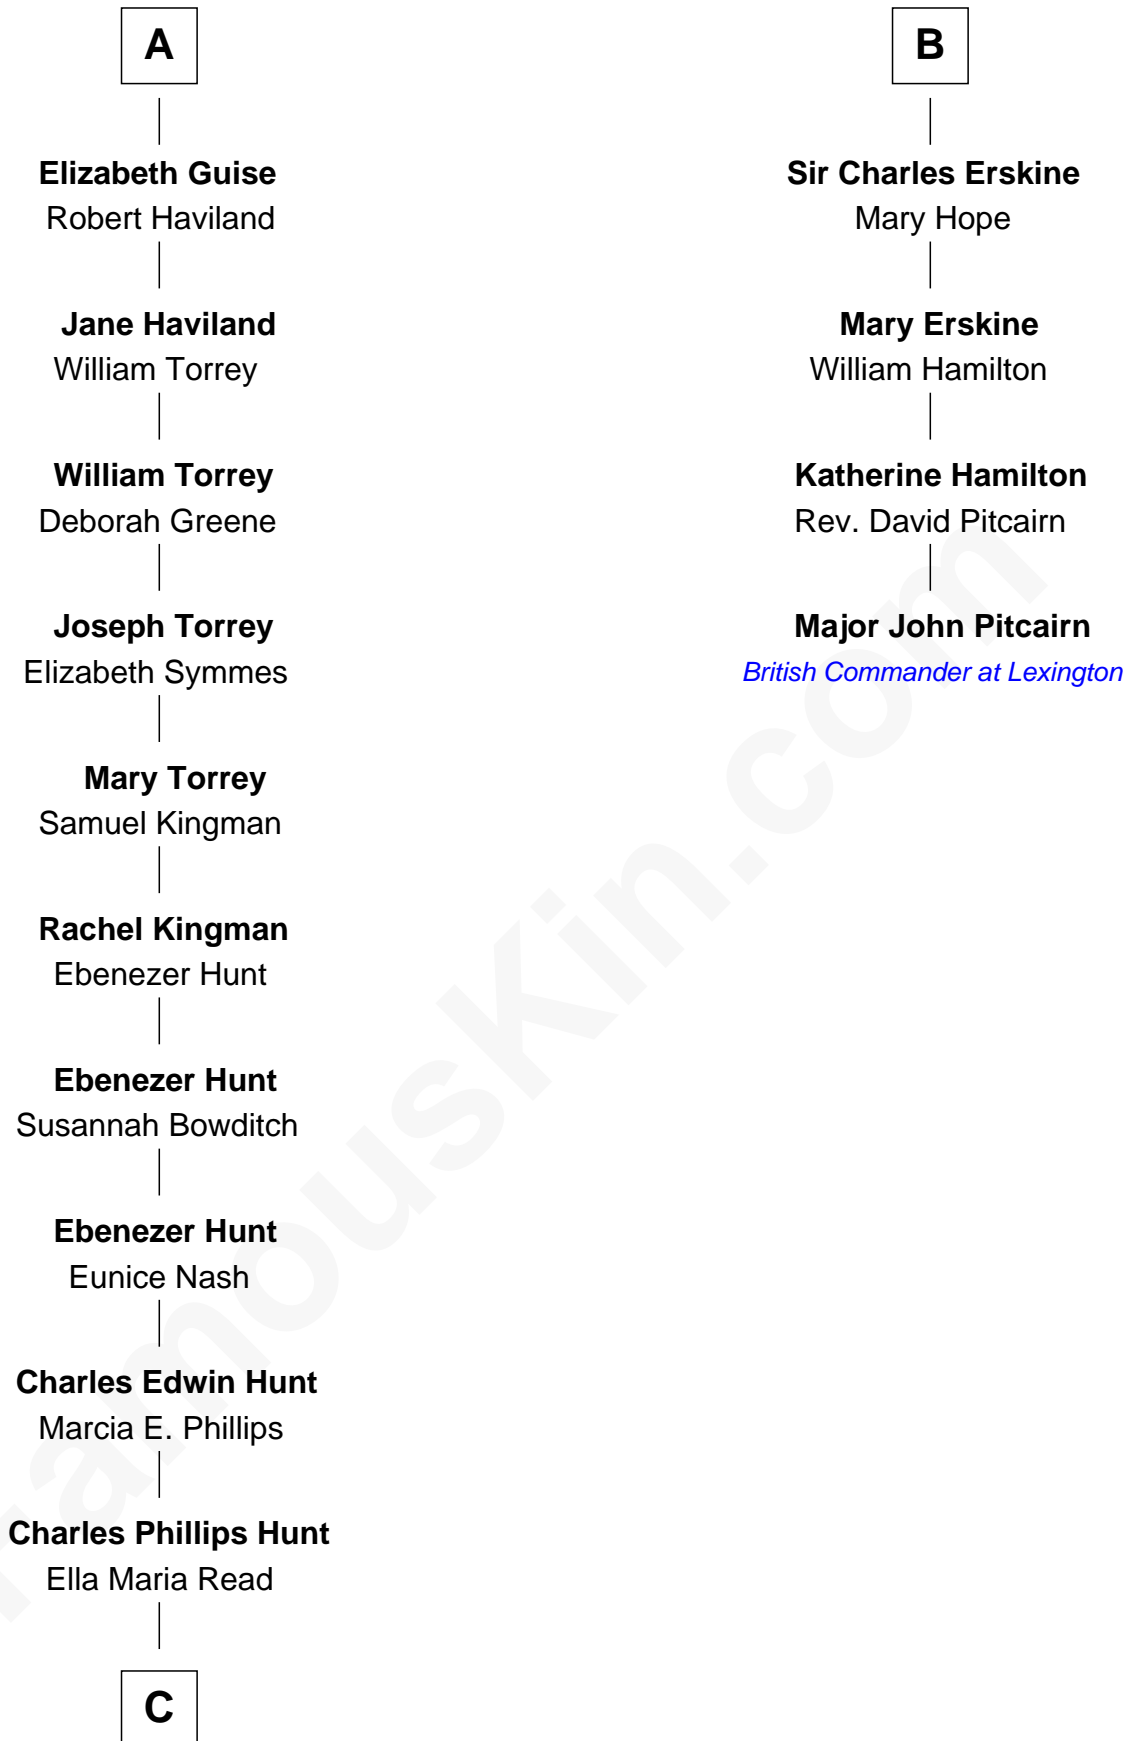

FamousKin.com Relationship Chart of

Linda Hunt

TV and Movie Actress

10th cousin 9 times removed of

Major John Pitcairn

British Commander at Battle of Lexington

Katherine Roet

John of Gaunt

Sir William Murray

Katherine Campbell

Annabel Murray

John Erskine

John Erskine

Mary Stewart

B

C