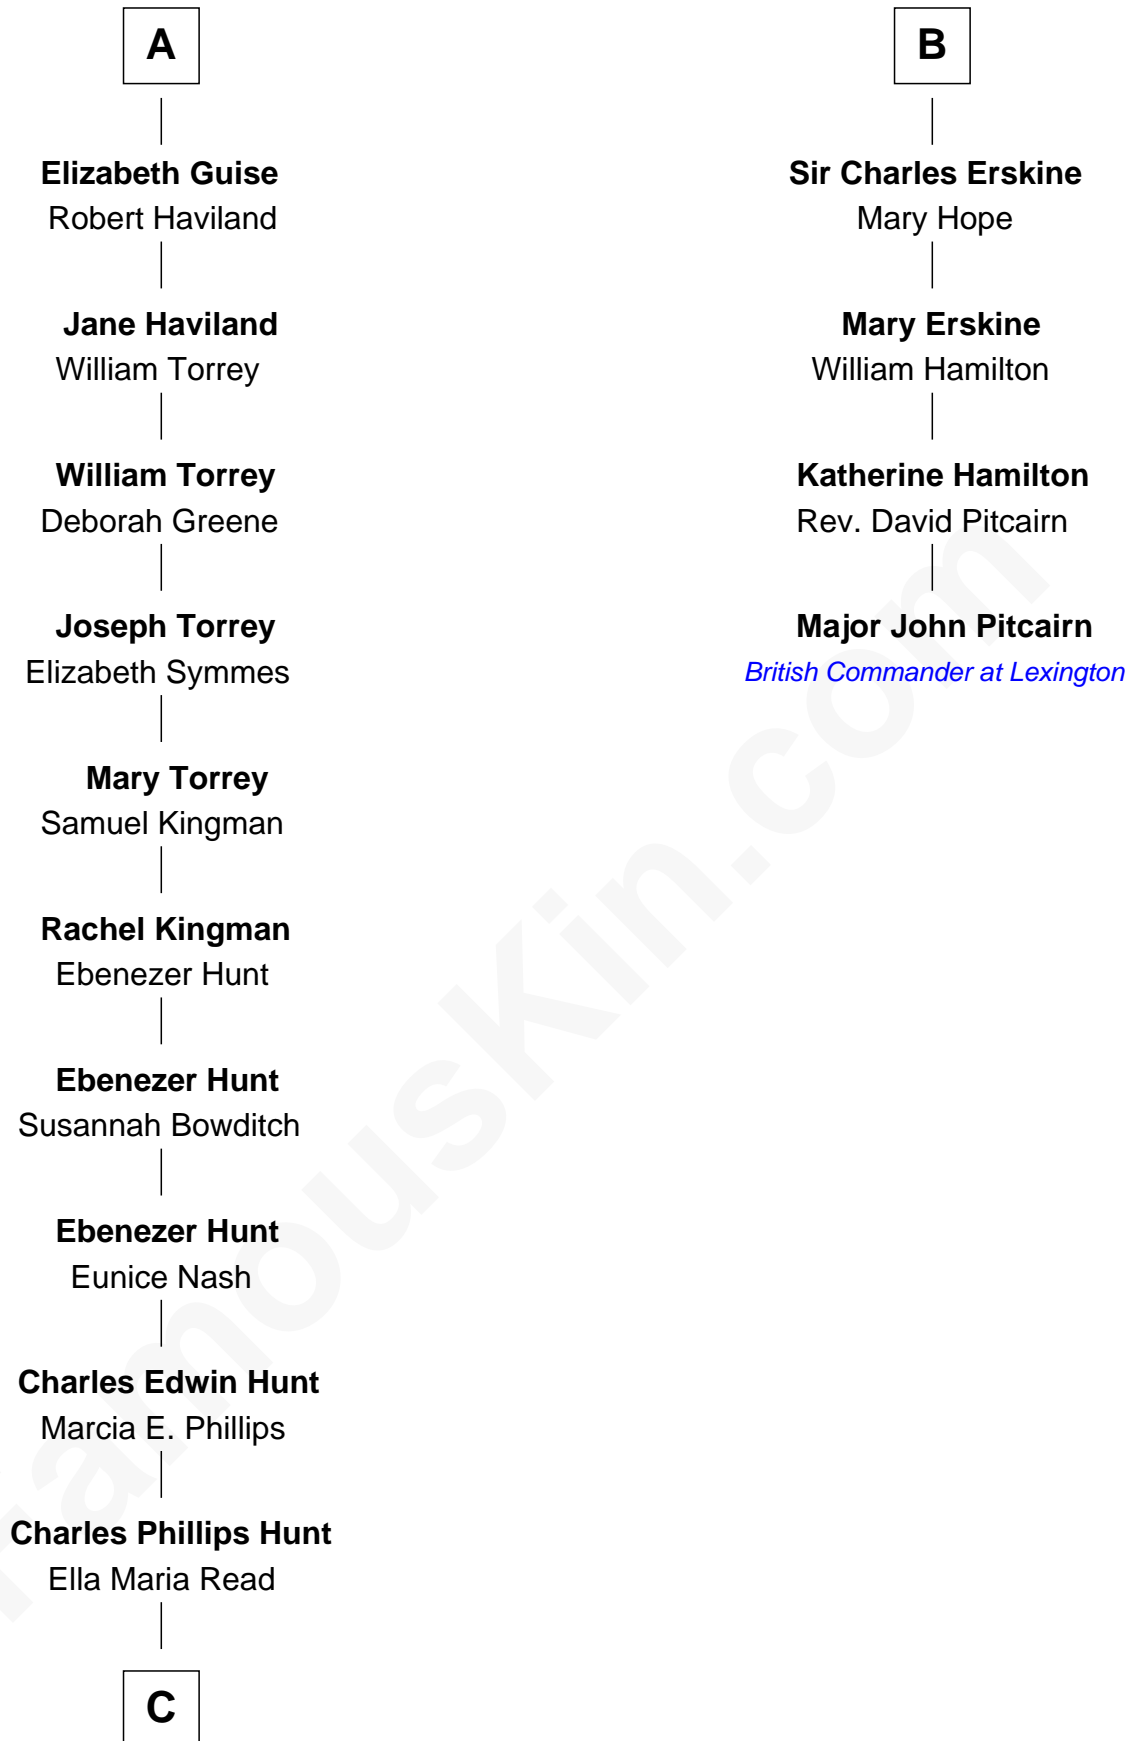

FamousKin.com Relationship Chart of

Linda Hunt

TV and Movie Actress

10th cousin 9 times removed of

Major John Pitcairn

British Commander at Battle of Lexington

C

Charles Edwin Hunt