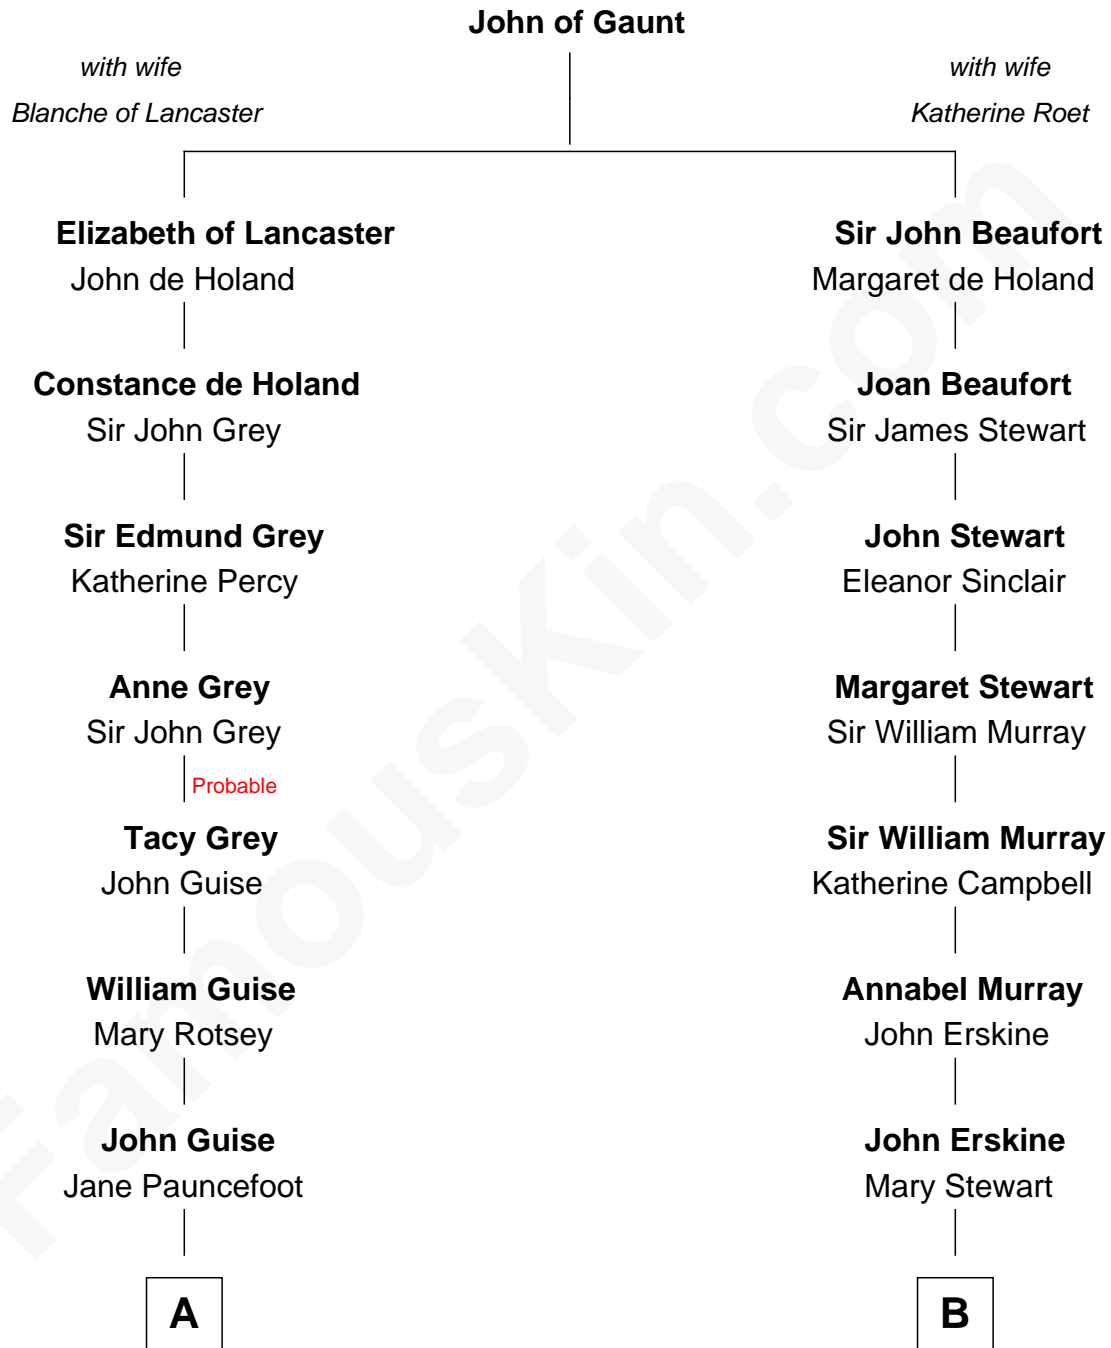

FamousKin.com Relationship Chart of

Linda Hunt

TV and Movie Actress

10th cousin 9 times removed of

Major John Pitcairn

British Commander at Battle of Lexington

C

Charles Edwin Hunt