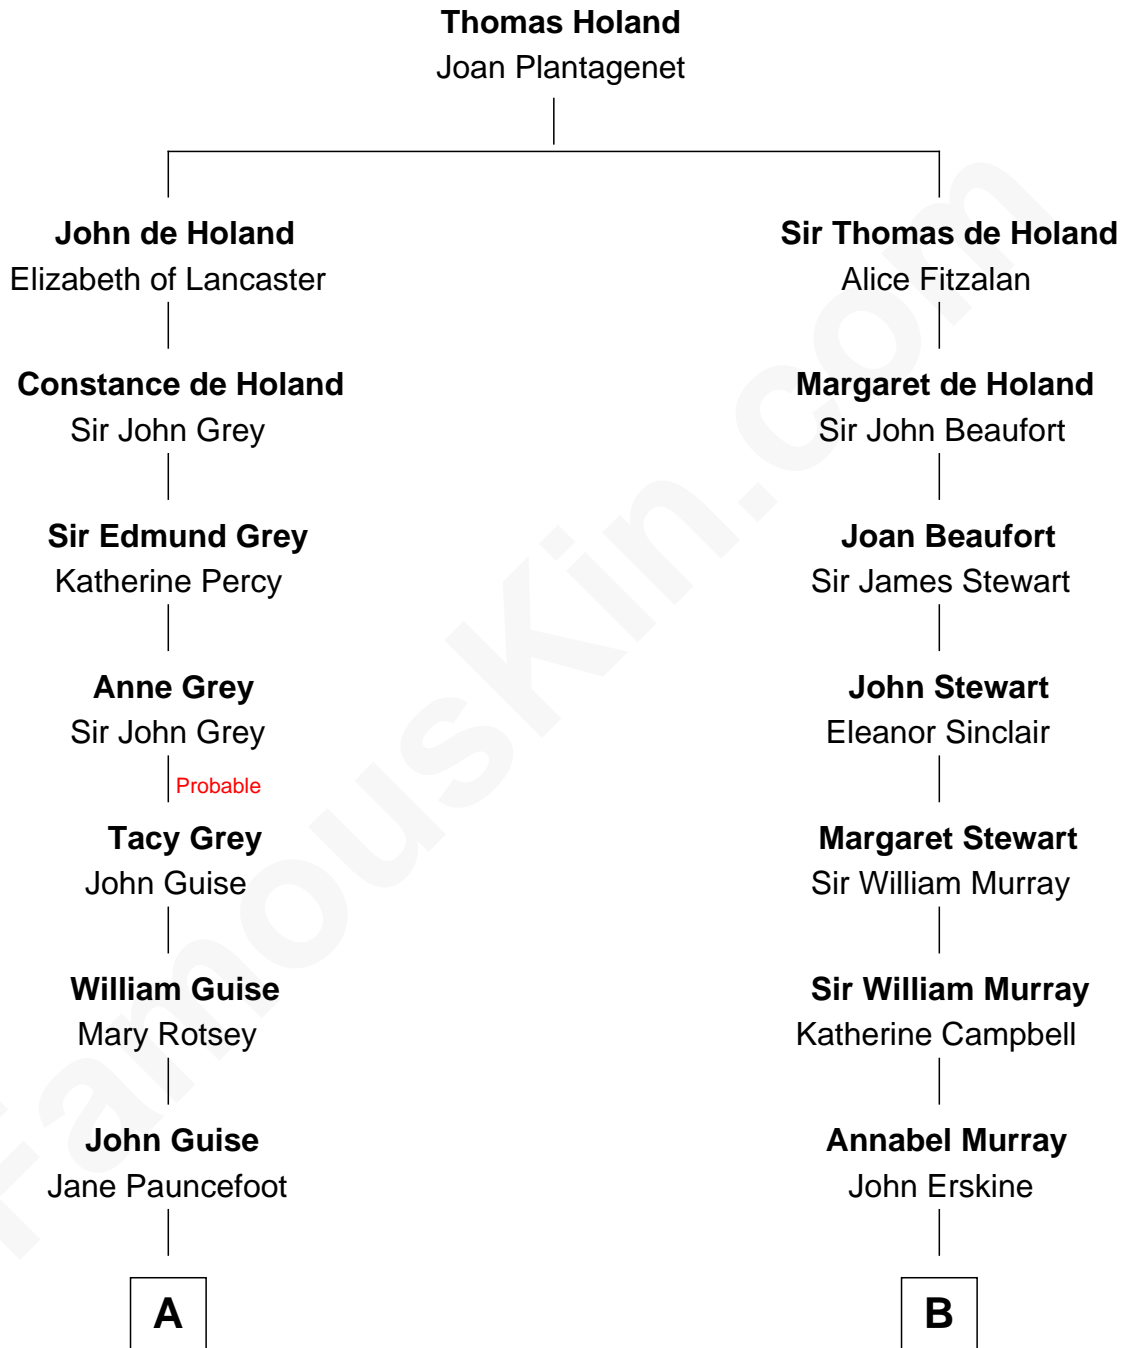

FamousKin.com Relationship Chart of

Linda Hunt

TV and Movie Actress

11th cousin 8 times removed of

Major John Pitcairn

British Commander at Battle of Lexington

C

Charles Edwin Hunt