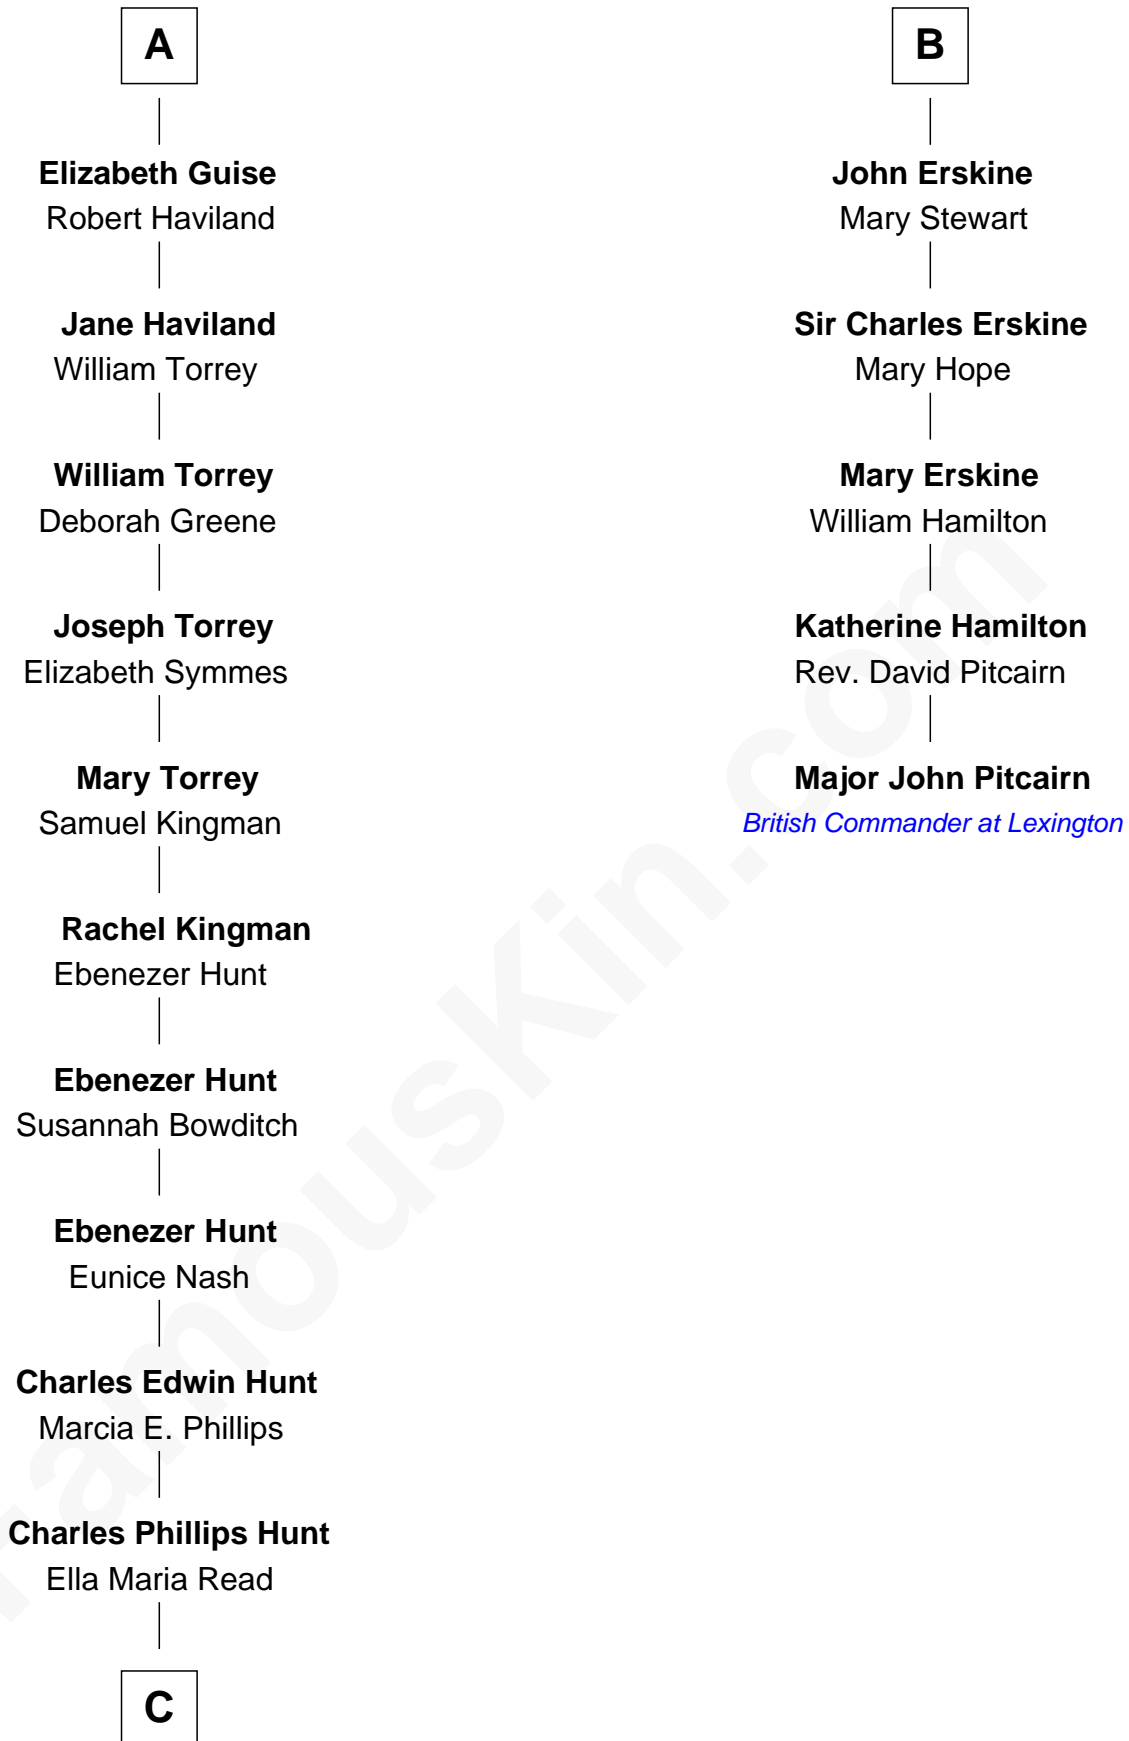

FamousKin.com Relationship Chart of

Linda Hunt

TV and Movie Actress

11th cousin 8 times removed of

Major John Pitcairn

British Commander at Battle of Lexington

C

Charles Edwin Hunt