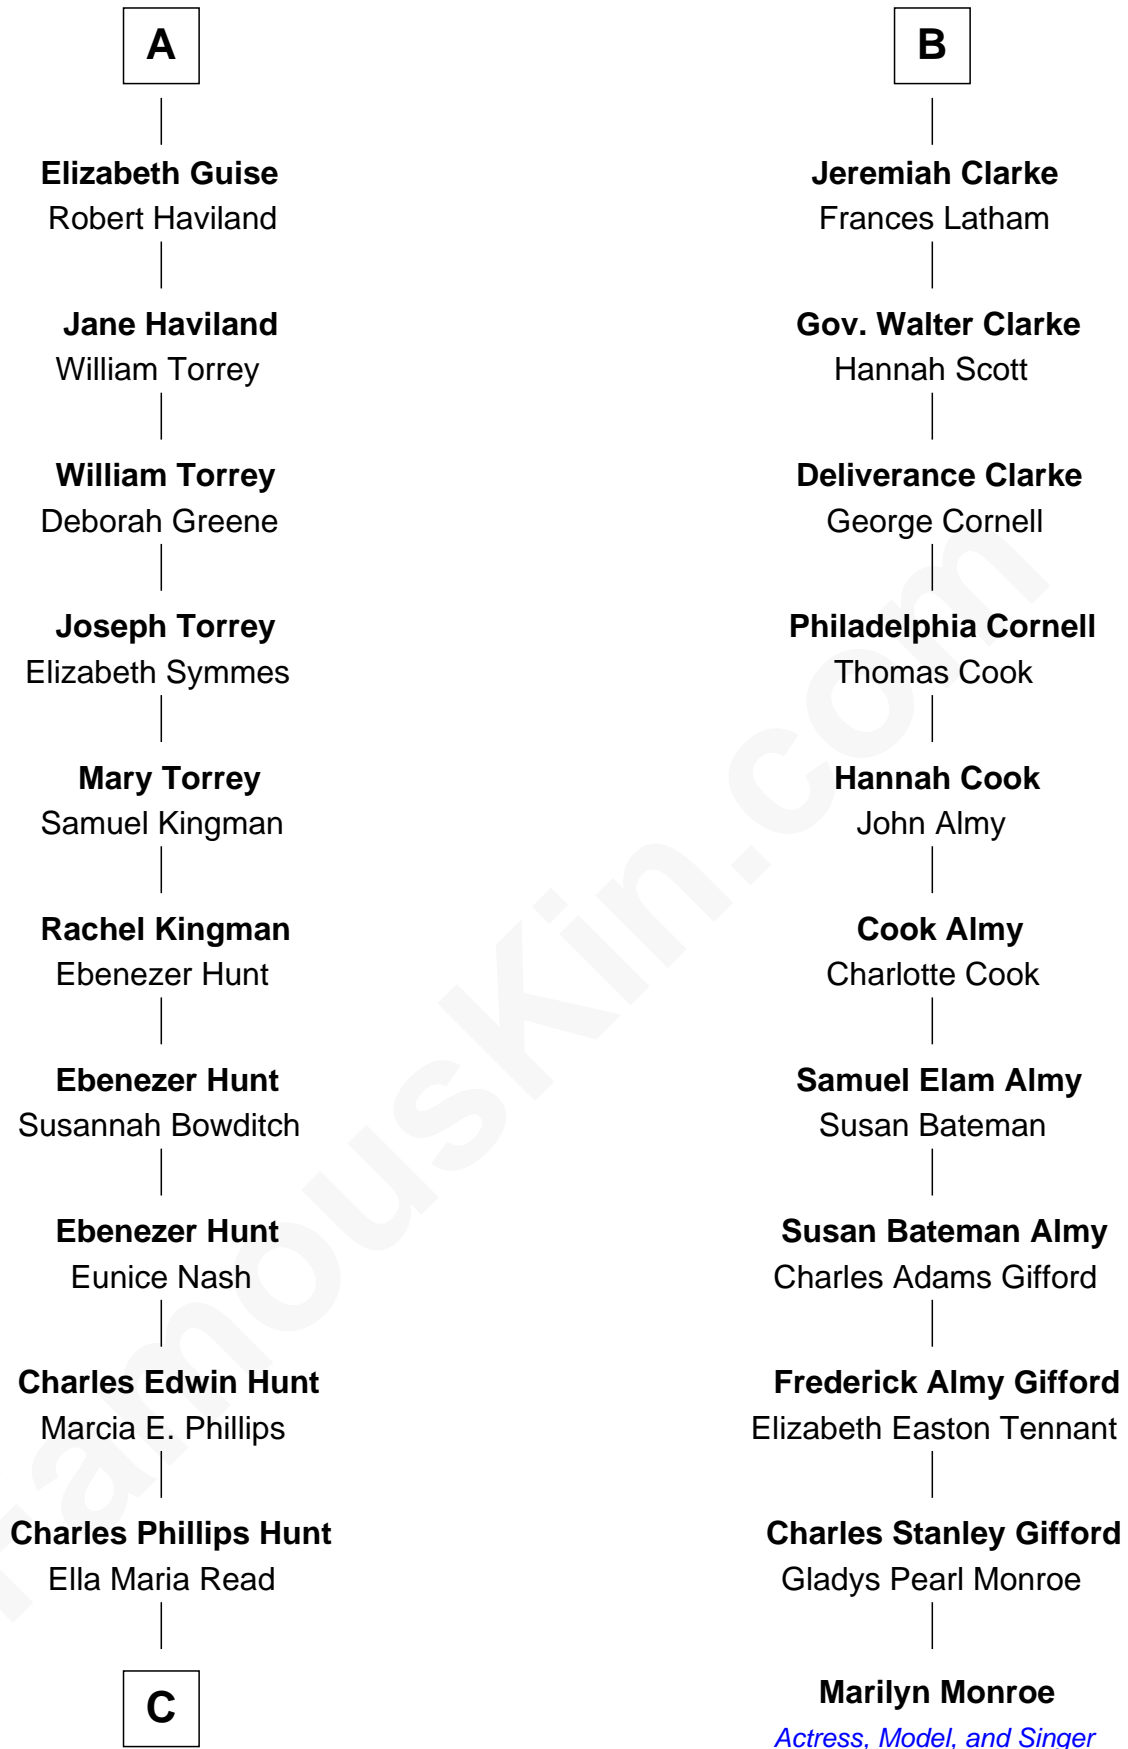

FamousKin.com Relationship Chart of

Linda Hunt

TV and Movie Actress

17th cousin 2 times removed of

Marilyn Monroe

Actress, Model, and Singer

Sir Henry de Ferrers

Joan de Poynings