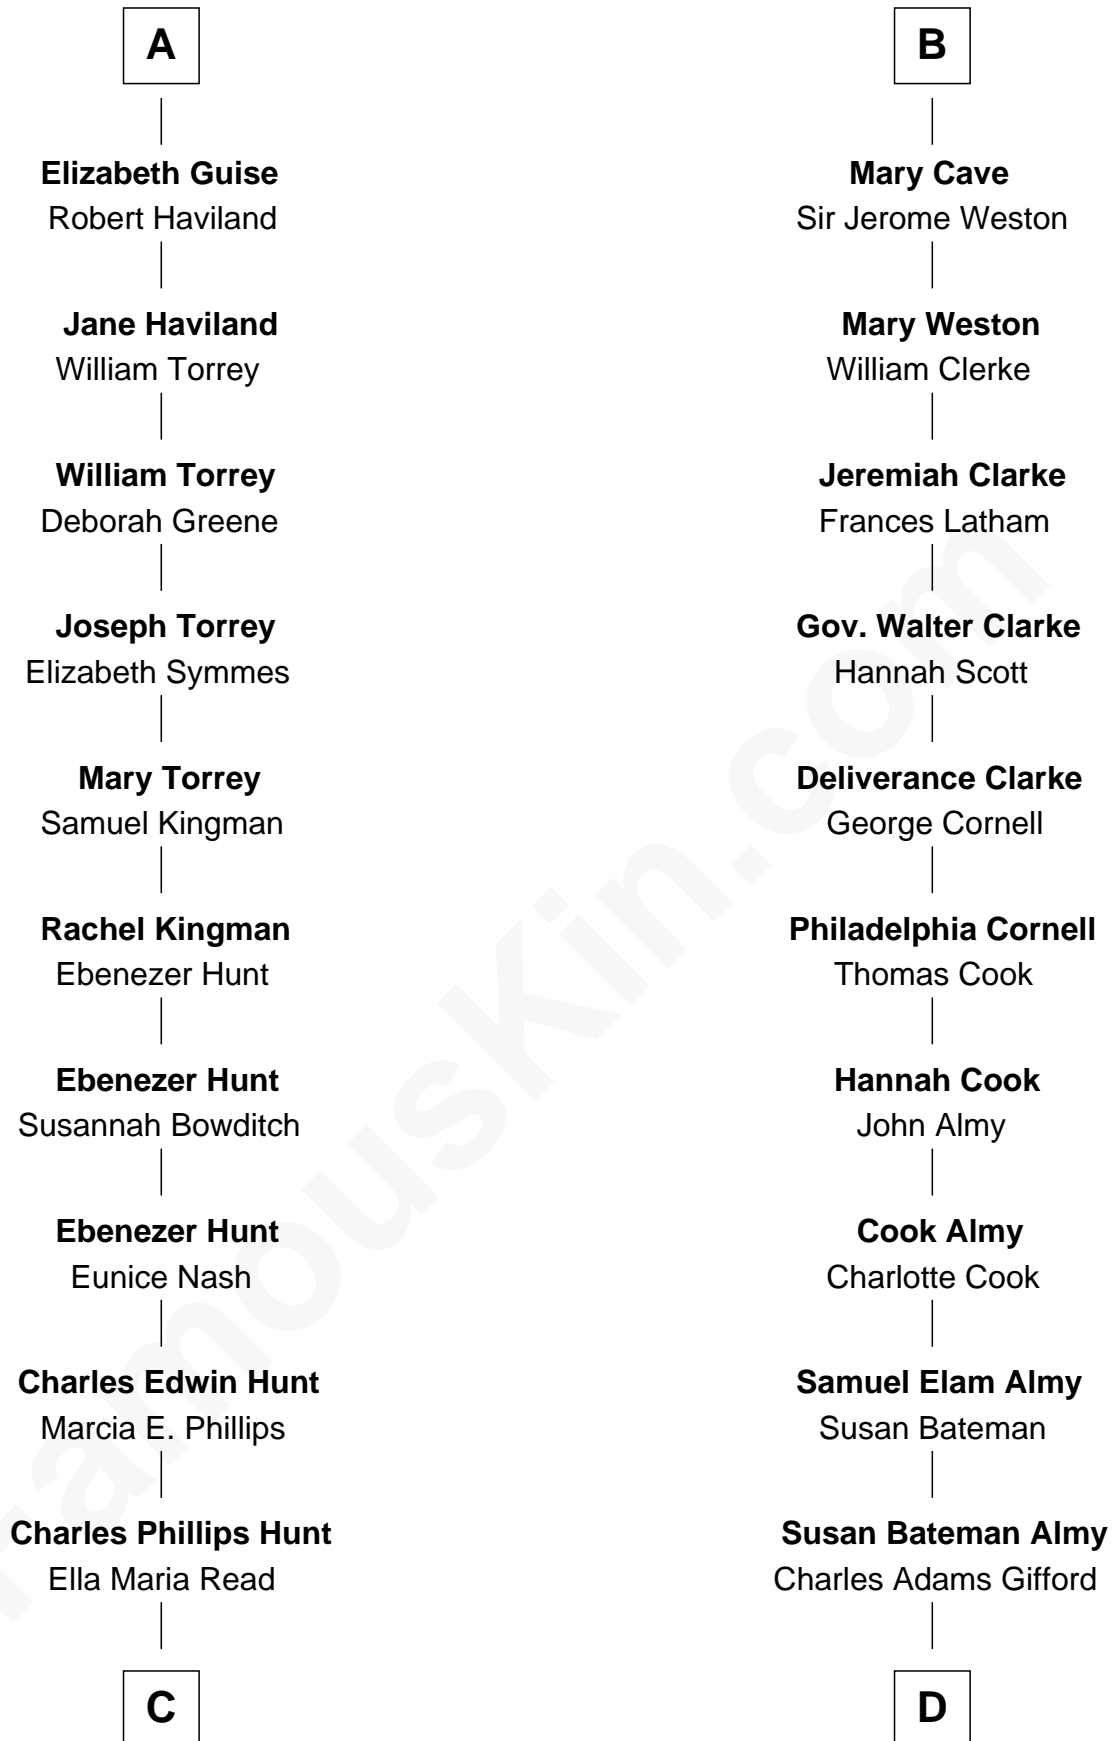

FamousKin.com Relationship Chart of

Linda Hunt

TV and Movie Actress

19th cousin of

Marilyn Monroe

Actress, Model, and Singer

Sir Reynold de Grey

Eleanor le Strange

Frederick Almy Gifford

Elizabeth Easton Tennant

Charles Stanley Gifford

Gladys Pearl Monroe

Marilyn Monroe

Actress, Model, and Singer

FamousKin.com