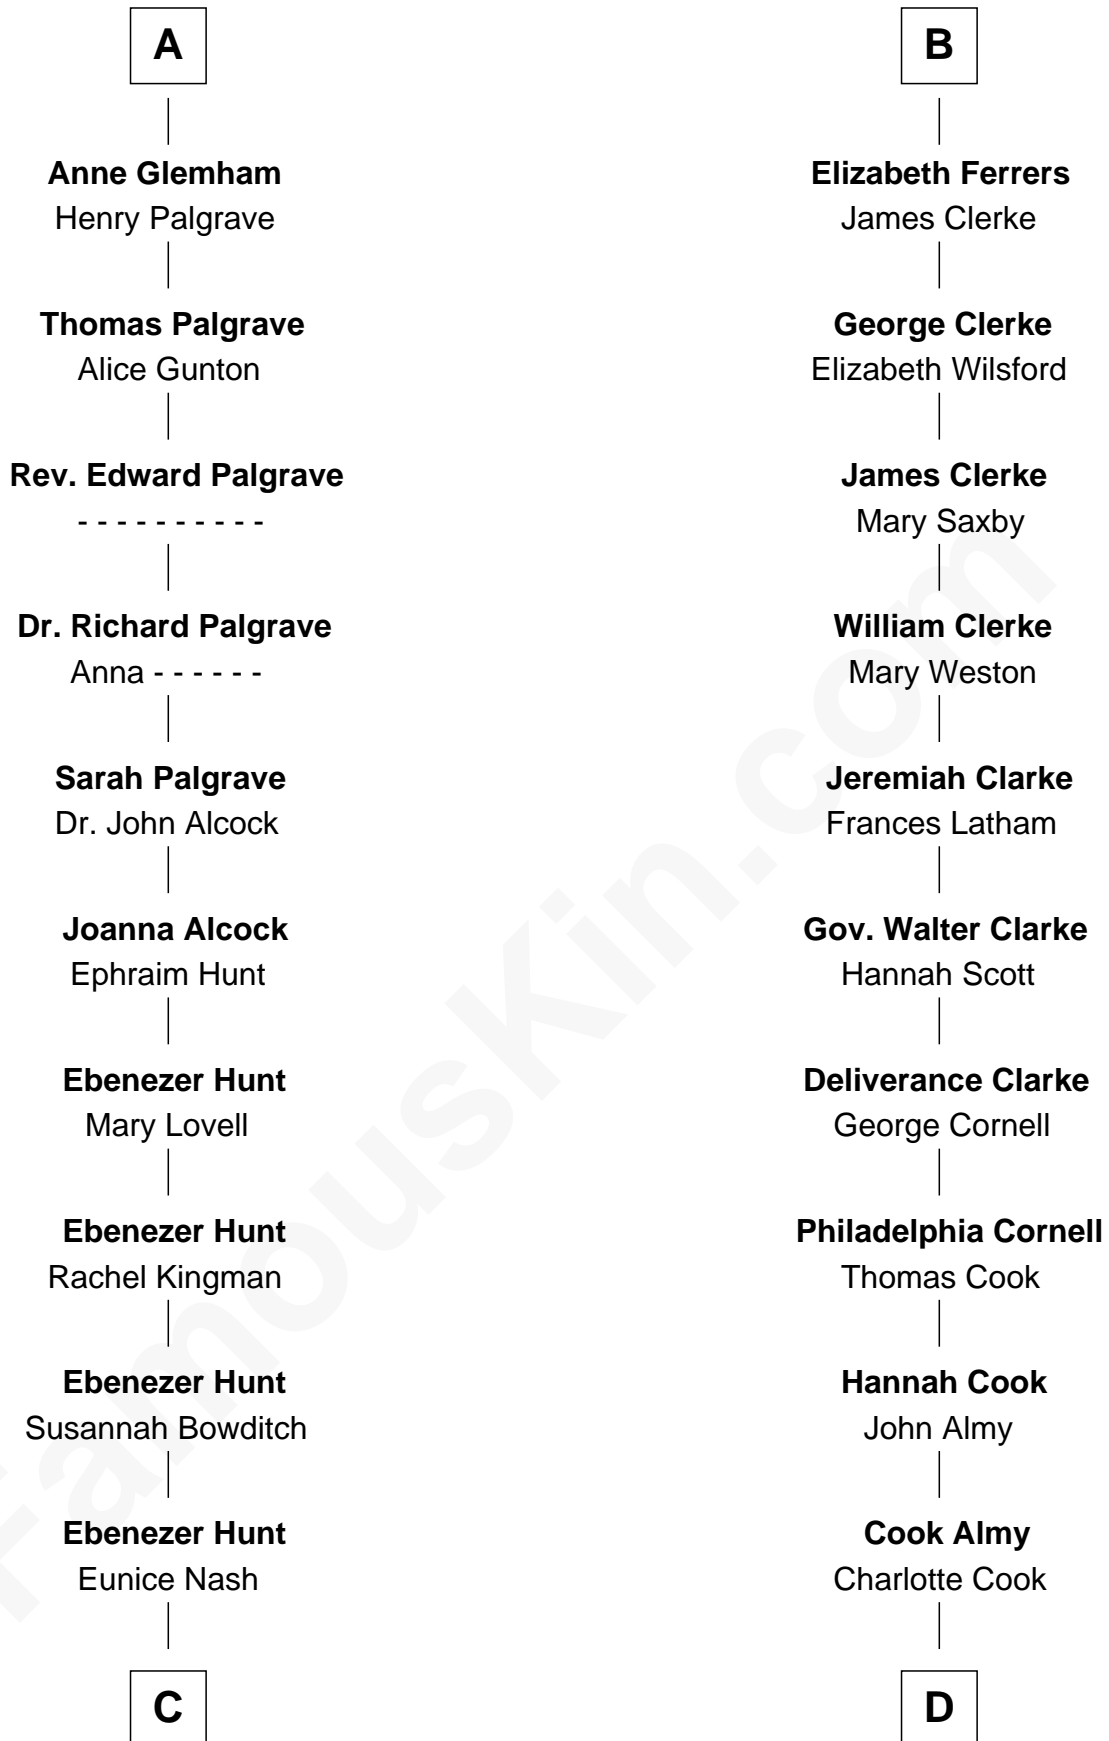

FamousKin.com Relationship Chart of

Linda Hunt

TV and Movie Actress

21st cousin of

Marilyn Monroe

Actress, Model, and Singer

Thomas de Clare
Juliana FitzMaurice

Margaret de Clare
Bartholomew de Badlesmere

Elizabeth de Badlesmere
Sir William de Bohun

Elizabeth de Bohun
Sir Richard Fitzalan

Elizabeth Fitzalan
Sir Robert Goushill

Elizabeth Goushill
Sir Robert Wingfield

Elizabeth Wingfield
Sir William Brandon

Eleanor Brandon
John Glemham

A

Margaret de Clare
Bartholomew de Badlesmere

Margery de Badlesmere
Sir William de Ros

Maud de Roos
John de Welles

Margery de Welles
Stephen le Scrope

Maude le Scrope
Sir Baldwin Freville

Elizabeth Freville
Sir Thomas Ferrers

Sir Henry Ferrers
Margaret Heckstall

B

C

Charles Edwin Hunt

Marcia E. Phillips

Charles Phillips Hunt

Ella Maria Read

Charles Edwin Hunt