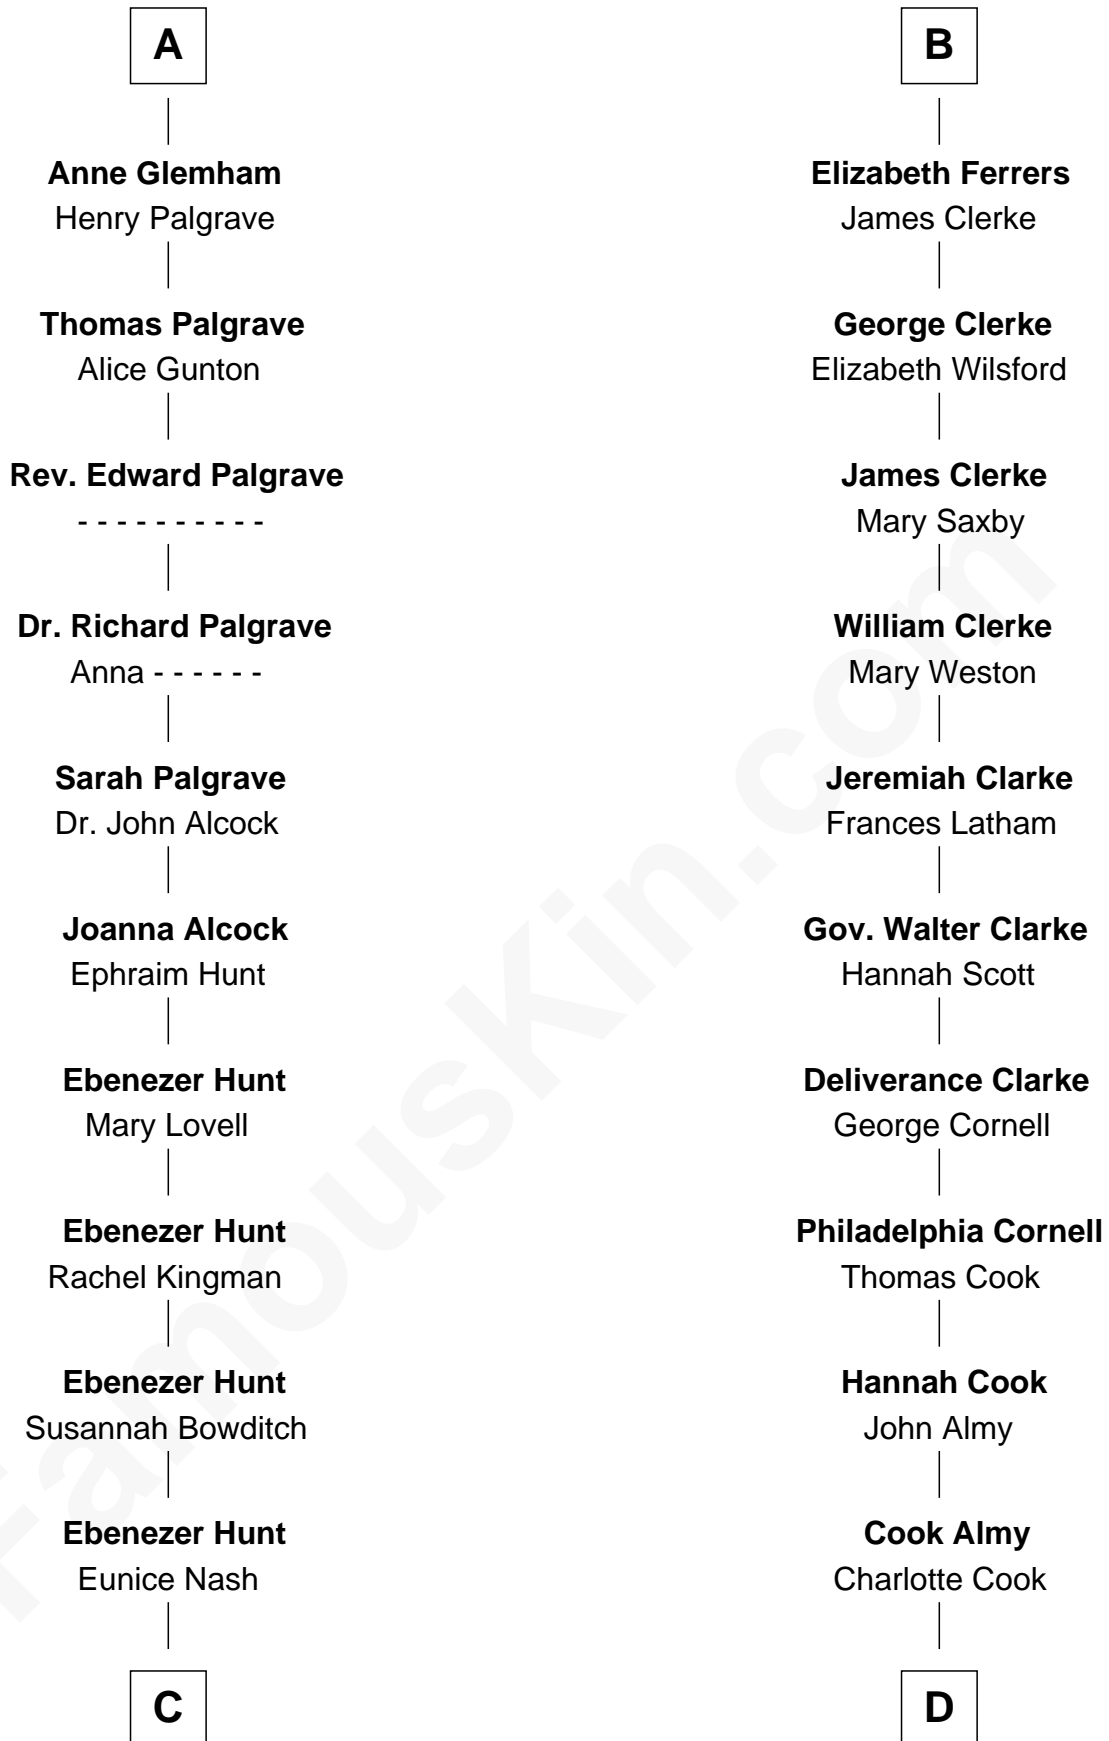

# FamousKin.com Relationship Chart of

**Linda Hunt**

*TV and Movie Actress*

21st cousin of

**Marilyn Monroe**

*Actress, Model, and Singer*

**Gunselm de Badlesmere**

**C**

**Charles Edwin Hunt**

Marcia E. Phillips

**Charles Phillips Hunt**

Ella Maria Read

**Charles Edwin Hunt**

Louise Phipps Davy

**Raymond Davy Hunt**

Elsie R. Doying

**Linda Hunt**

*TV and Movie Actress*

**D**

**Samuel Elam Almy**

Susan Bateman

**Susan Bateman Almy**

Charles Adams Gifford

**Frederick Almy Gifford**

Elizabeth Easton Tennant

**Charles Stanley Gifford**

Gladys Pearl Monroe

**Marilyn Monroe**

*Actress, Model, and Singer*