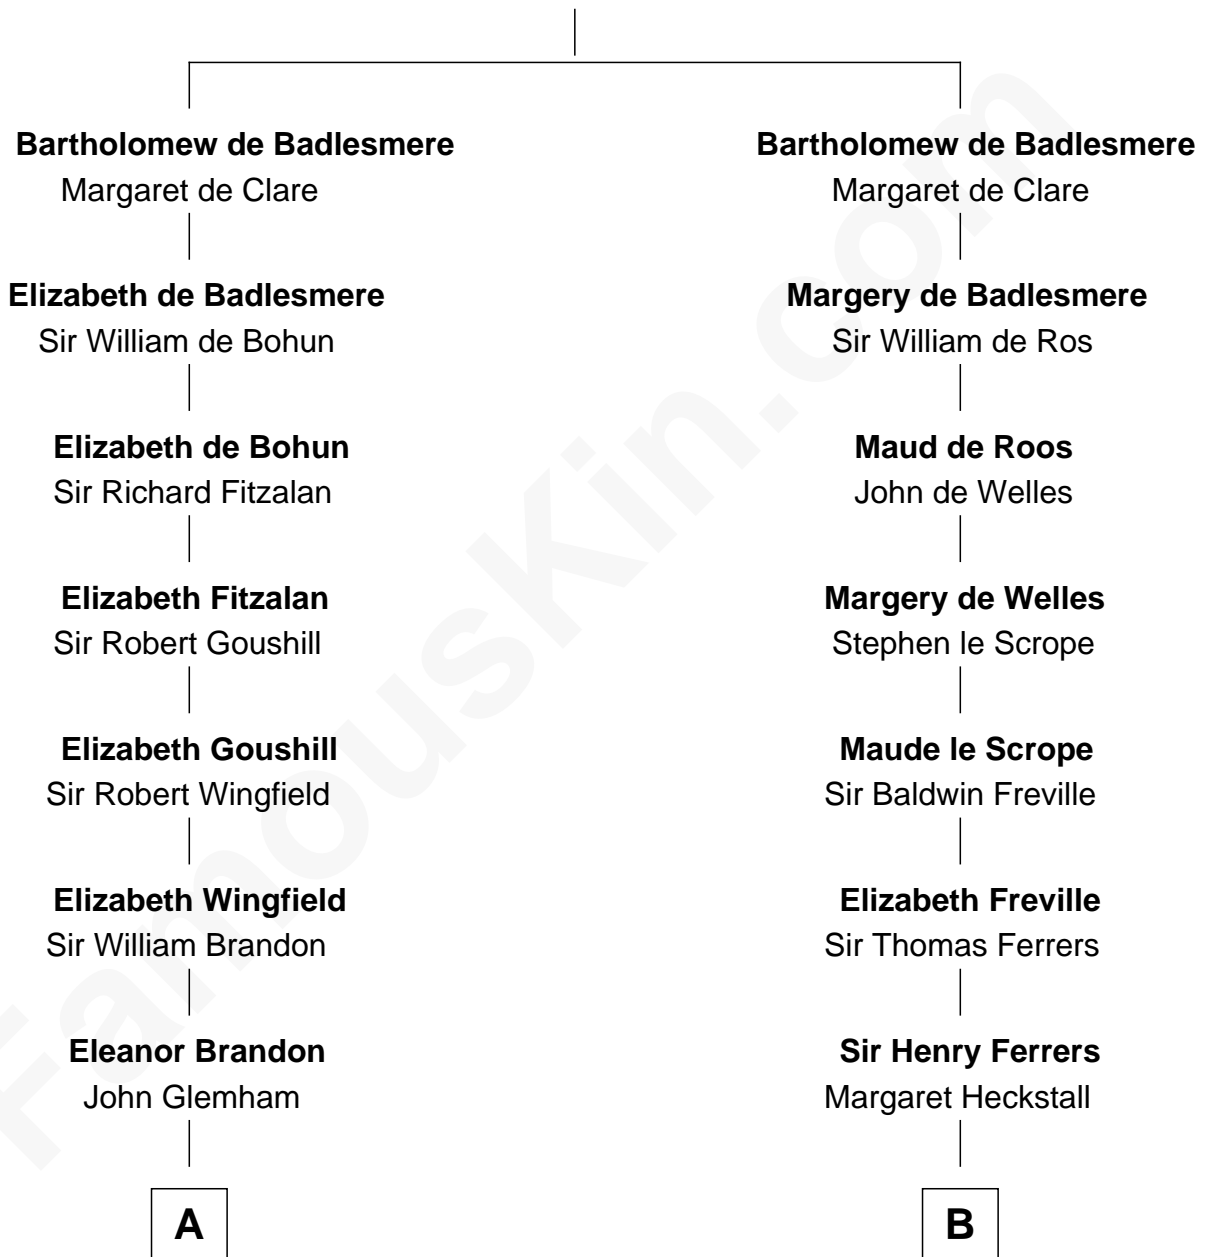

# FamousKin.com Relationship Chart of

**Linda Hunt**

*TV and Movie Actress*

21st cousin of

**Marilyn Monroe**

*Actress, Model, and Singer*

**Gunselm de Badlesmere**

**C**

**Charles Edwin Hunt**

Marcia E. Phillips

**Charles Phillips Hunt**

Ella Maria Read

**Charles Edwin Hunt**

Louise Phipps Davy

**Raymond Davy Hunt**

Elsie R. Doying

**Linda Hunt**

*TV and Movie Actress*

**D**

**Samuel Elam Almy**

Susan Bateman

**Susan Bateman Almy**

Charles Adams Gifford

**Frederick Almy Gifford**

Elizabeth Easton Tennant

**Charles Stanley Gifford**

Gladys Pearl Monroe

**Marilyn Monroe**

*Actress, Model, and Singer*