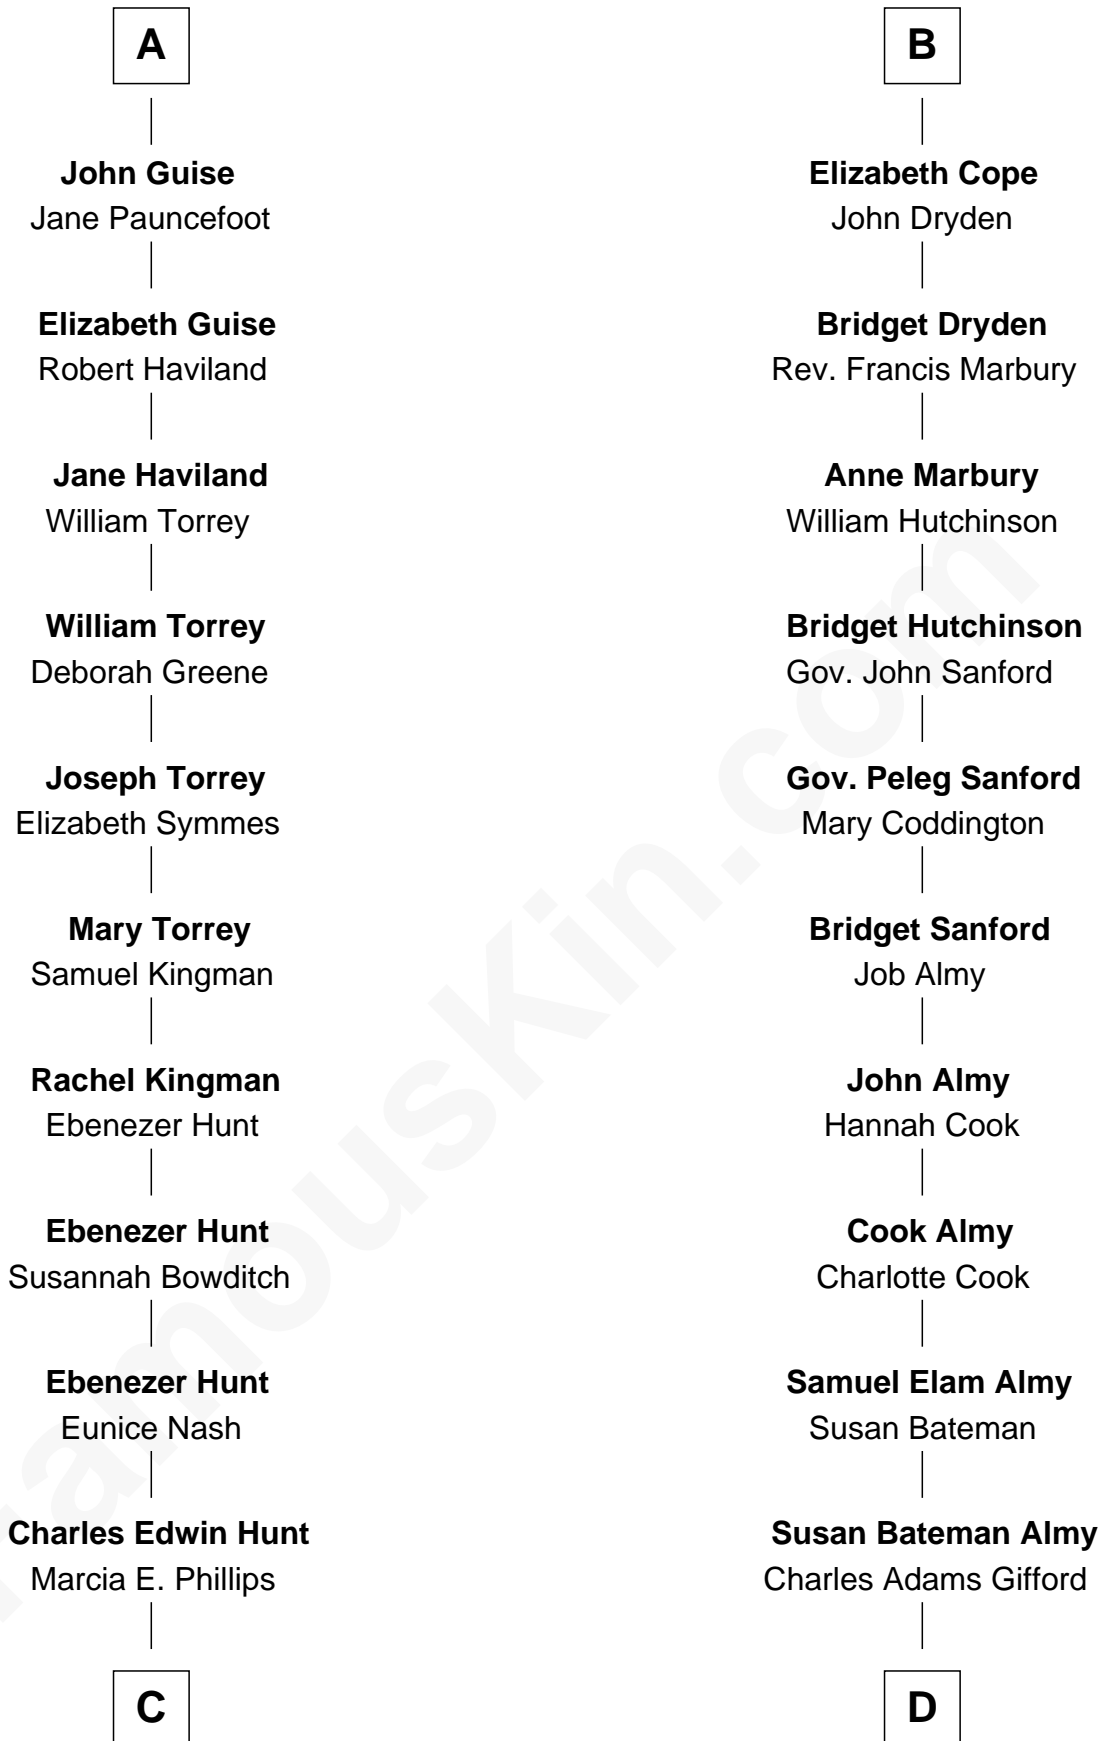

FamousKin.com Relationship Chart of

Linda Hunt

TV and Movie Actress

19th cousin 1 time removed of

Marilyn Monroe

Actress, Model, and Singer

Margaret de Audley

Ralph de Stafford

C

Charles Phillips Hunt

Ella Maria Read

Charles Edwin Hunt

Louise Phipps Davy

Raymond Davy Hunt

Elsie R. Doying

Linda Hunt

TV and Movie Actress

D

Frederick Almy Gifford

Elizabeth Easton Tennant

Charles Stanley Gifford

Gladys Pearl Monroe

Marilyn Monroe

Actress, Model, and Singer