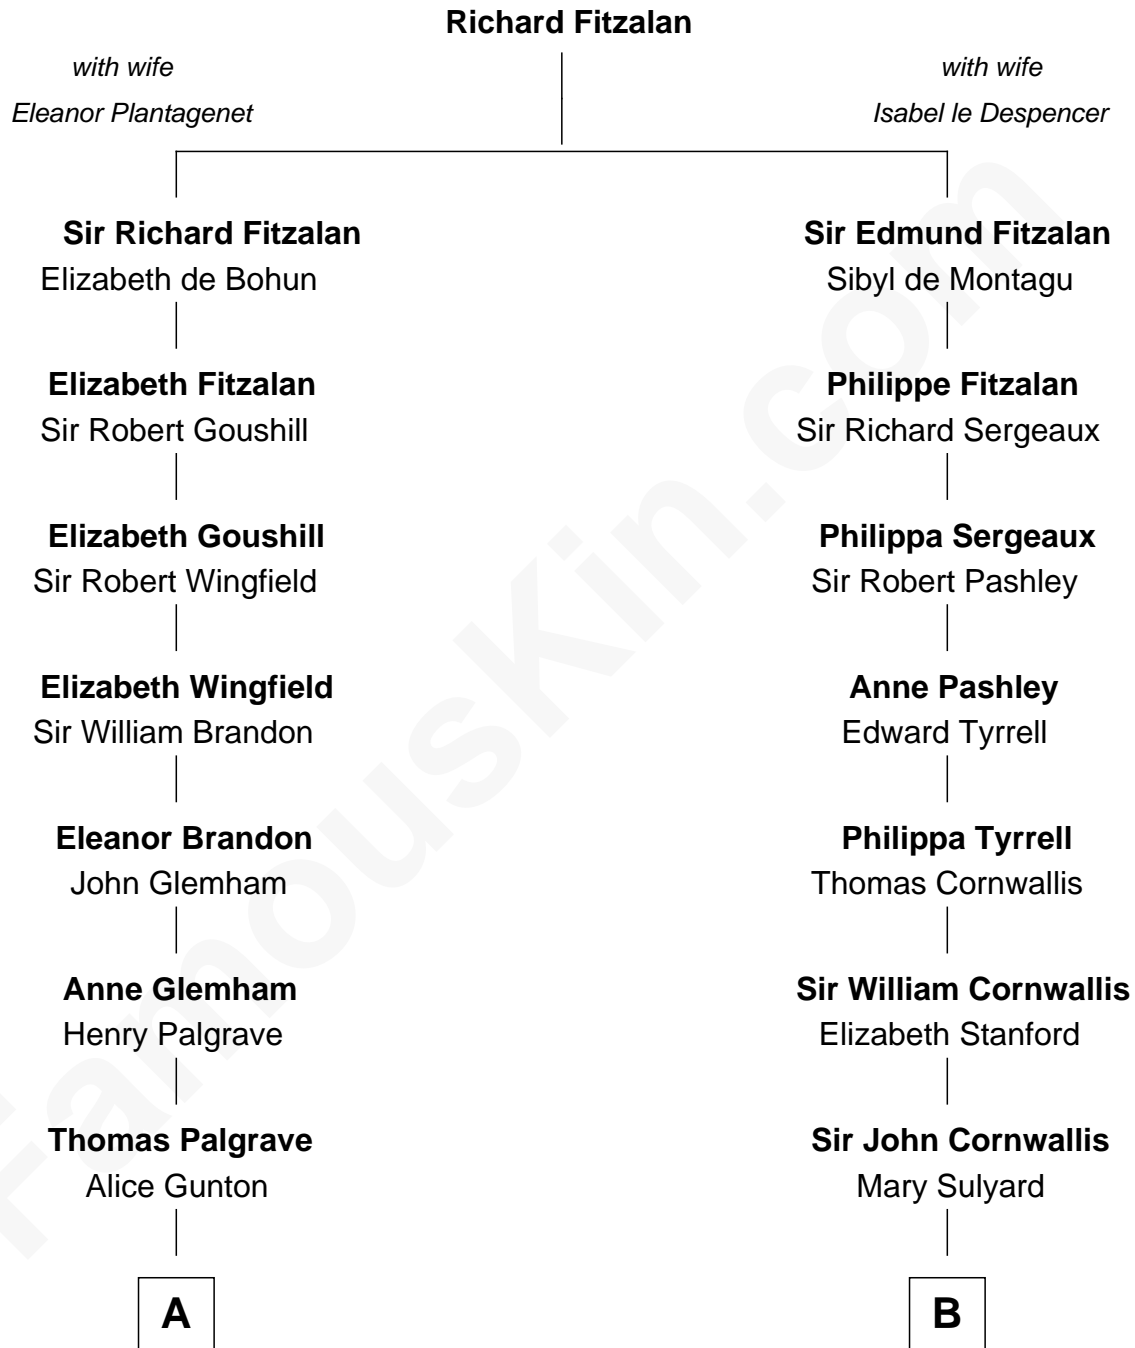

# FamousKin.com Relationship Chart of

**Linda Hunt**

*TV and Movie Actress*

19th cousin 1 time removed of

**Marilyn Monroe**

*Actress, Model, and Singer*

**C**

**Charles Edwin Hunt**

Louise Phipps Davy

**Raymond Davy Hunt**

Elsie R. Doying

**Linda Hunt**

*TV and Movie Actress*

**D**

**Elizabeth Cutting Easton**

William Congdon Tennant

**Elizabeth Easton Tennant**

Frederick Almy Gifford

**Charles Stanley Gifford**

Gladys Pearl Monroe

**Marilyn Monroe**

*Actress, Model, and Singer*