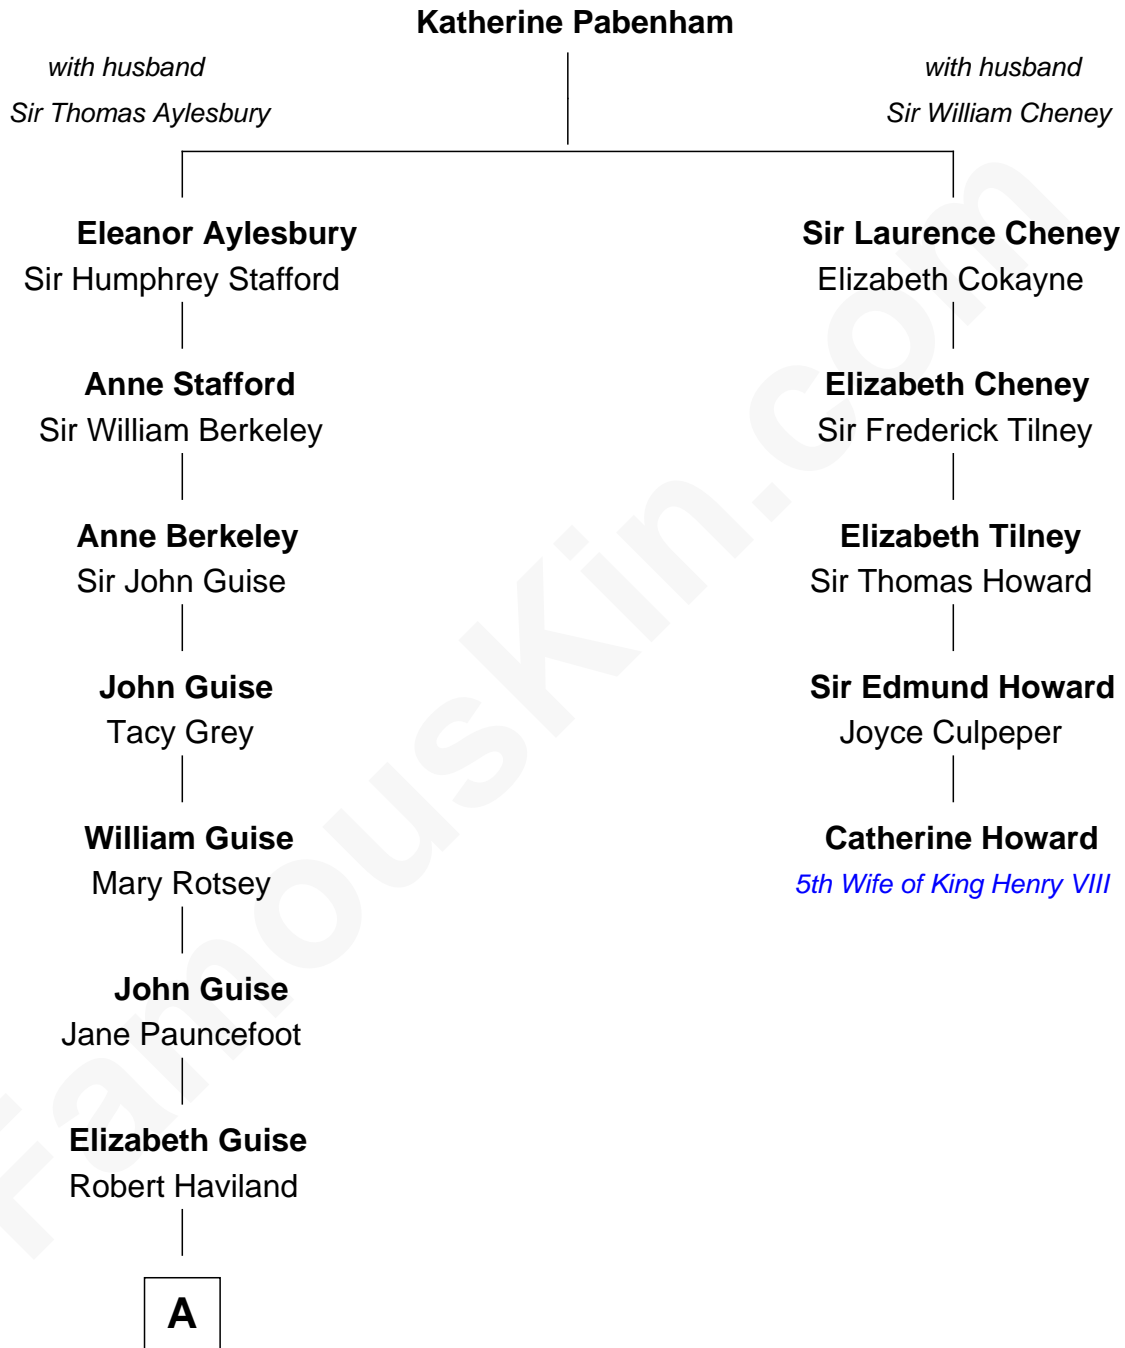

FamousKin.com Relationship Chart of

Linda Hunt

TV and Movie Actress

4th cousin 14 times removed of

Catherine Howard

5th Wife of King Henry VIII

A

Jane Haviland

William Torrey

William Torrey

Deborah Greene

Joseph Torrey

Elizabeth Symmes

Mary Torrey

Samuel Kingman

Rachel Kingman