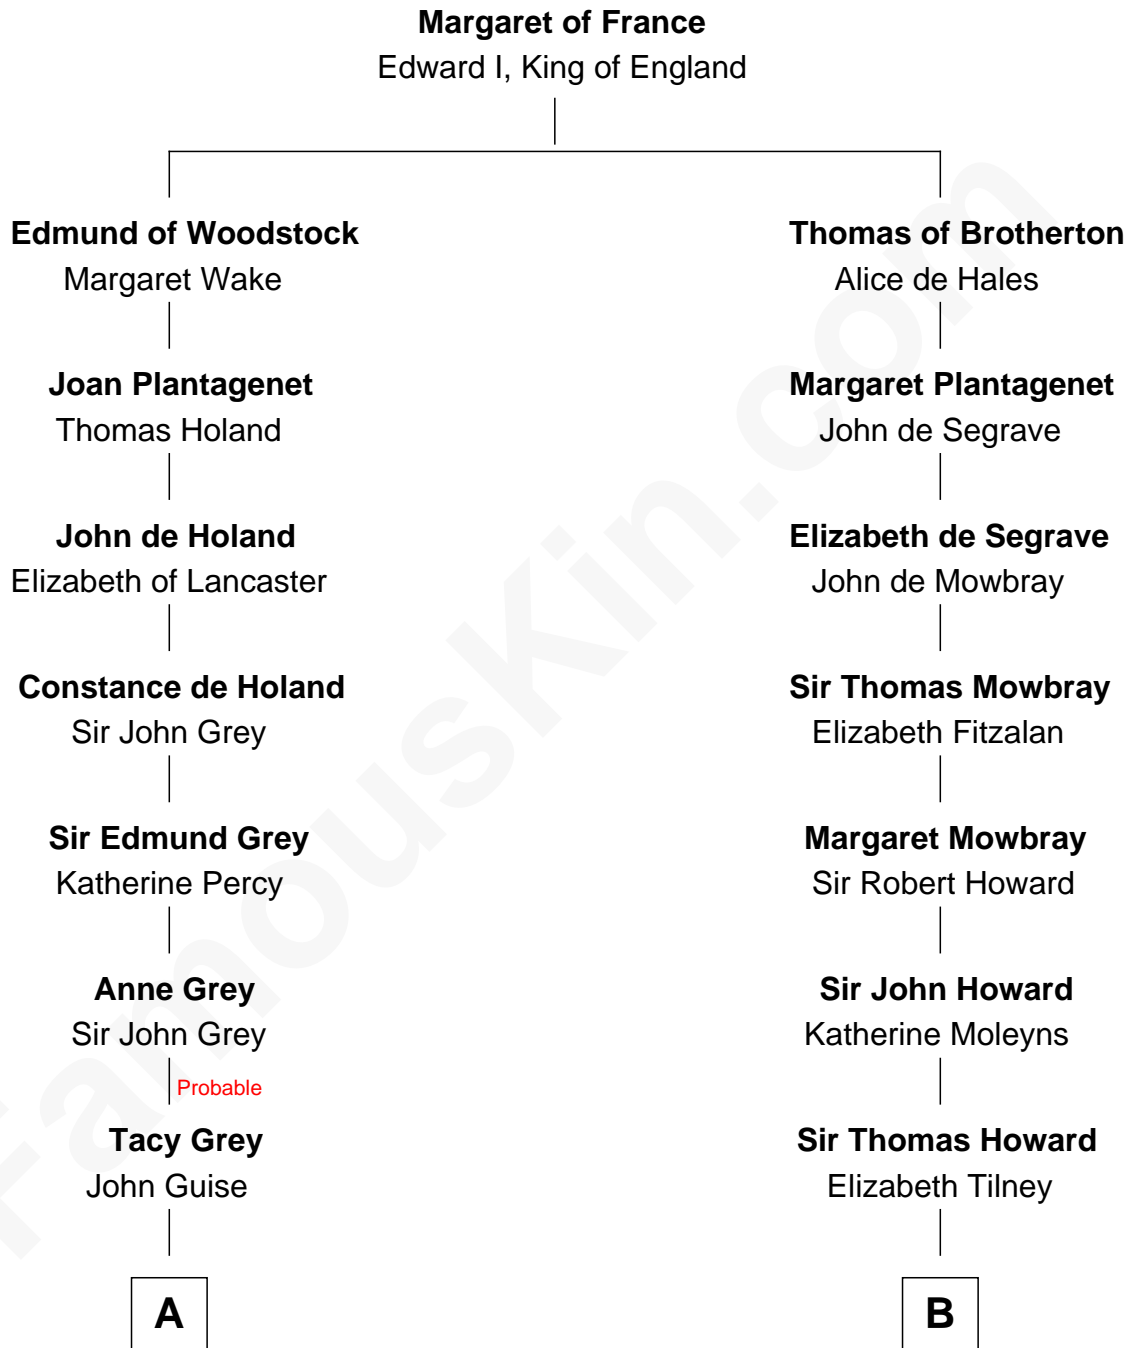

FamousKin.com Relationship Chart of

Linda Hunt

TV and Movie Actress

8th cousin 13 times removed of

Catherine Howard

5th Wife of King Henry VIII

C

—
Charles Edwin Hunt

Marcia E. Phillips

—
Charles Phillips Hunt

Ella Maria Read

—
Charles Edwin Hunt

Louise Phipps Davy

—
Raymond Davy Hunt

Elsie R. Doying

—
Linda Hunt