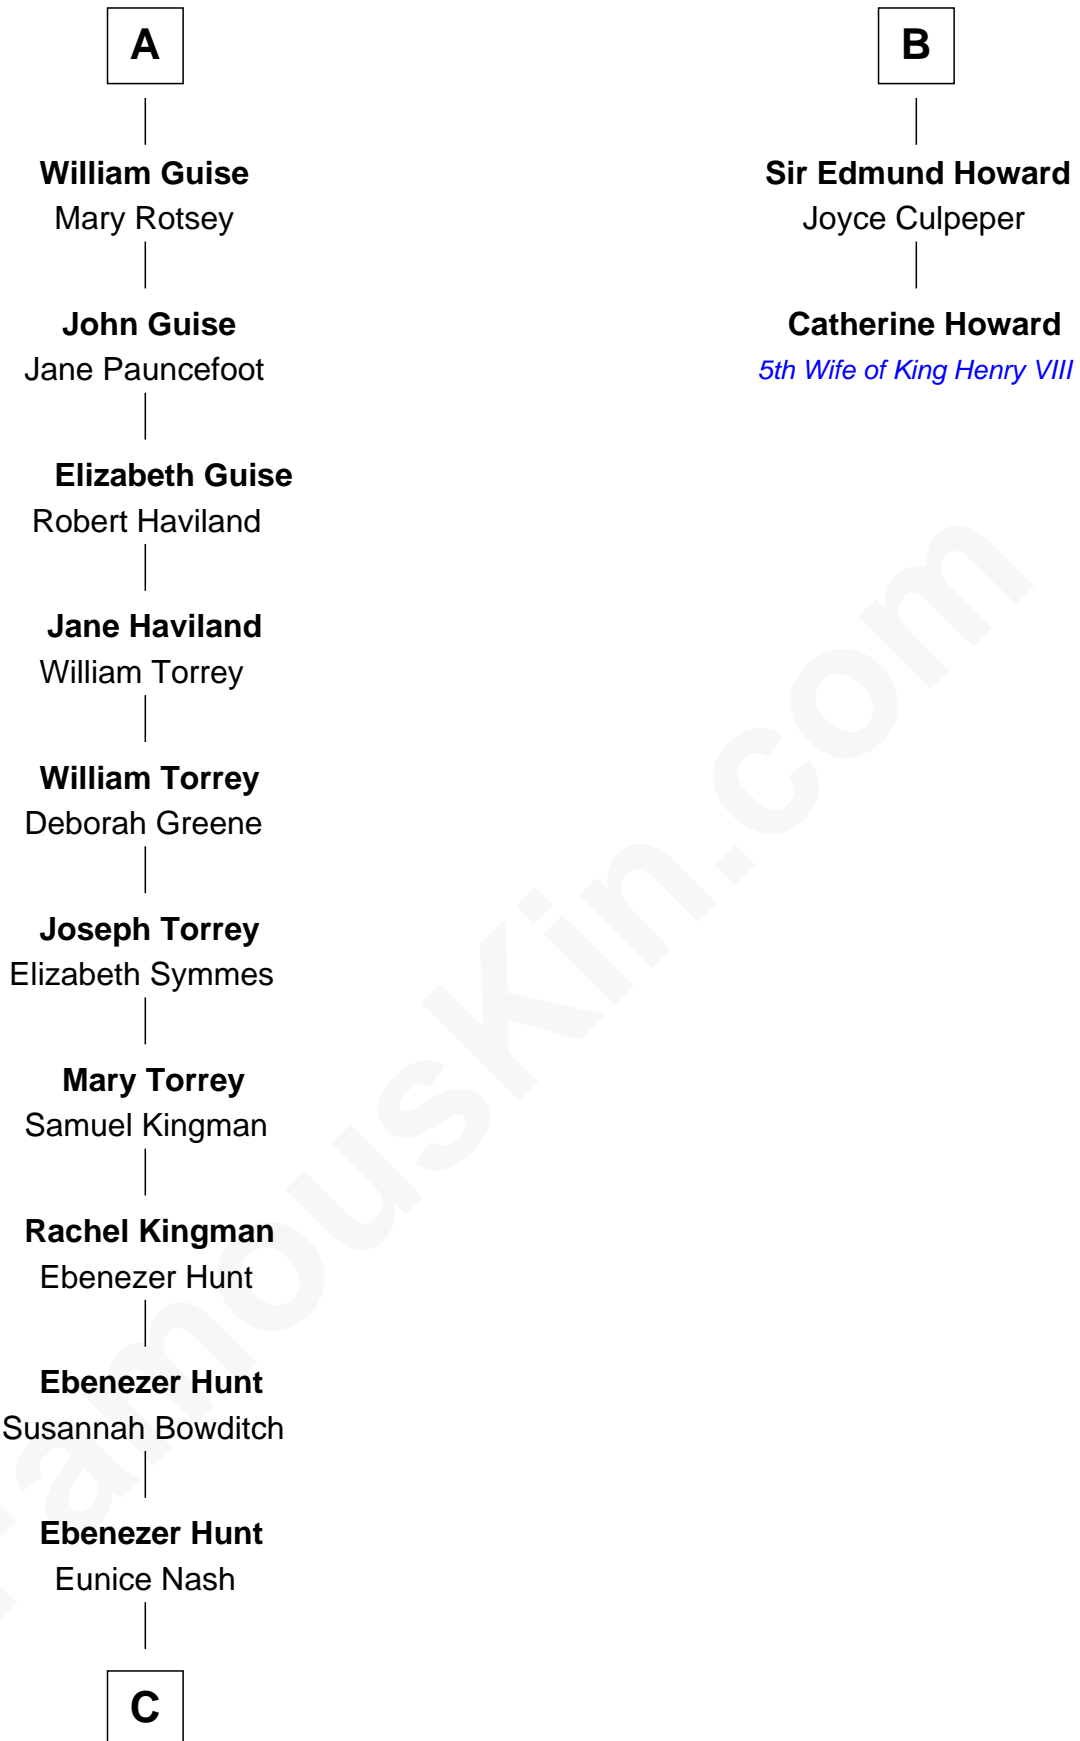

FamousKin.com Relationship Chart of

Linda Hunt

TV and Movie Actress

8th cousin 13 times removed of

Catherine Howard

5th Wife of King Henry VIII

C

—
Charles Edwin Hunt

Marcia E. Phillips

—
Charles Phillips Hunt

Ella Maria Read

—
Charles Edwin Hunt

Louise Phipps Davy

—
Raymond Davy Hunt

Elsie R. Doying

—
Linda Hunt