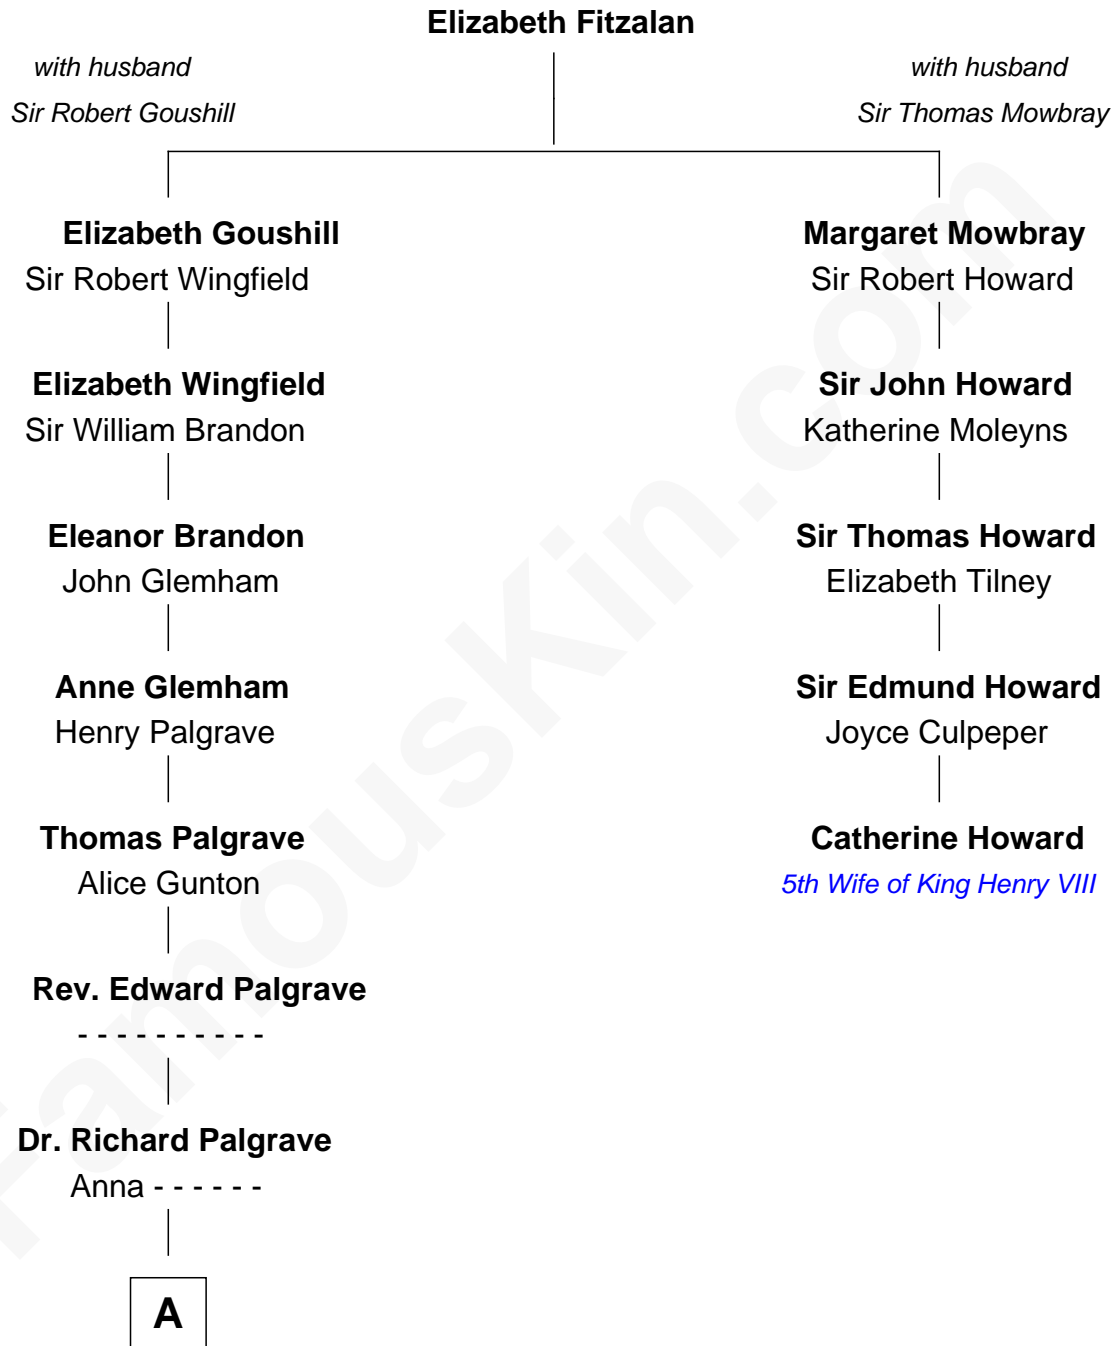

# FamousKin.com Relationship Chart of

**Linda Hunt**

*TV and Movie Actress*

4th cousin 13 times removed of

**Catherine Howard**

*5th Wife of King Henry VIII*

**A**

—  
**Sarah Palgrave**

Dr. John Alcock

—  
**Joanna Alcock**

Ephraim Hunt

—  
**Ebenezer Hunt**

Mary Lovell

—  
**Ebenezer Hunt**

Rachel Kingman

—  
**Ebenezer Hunt**