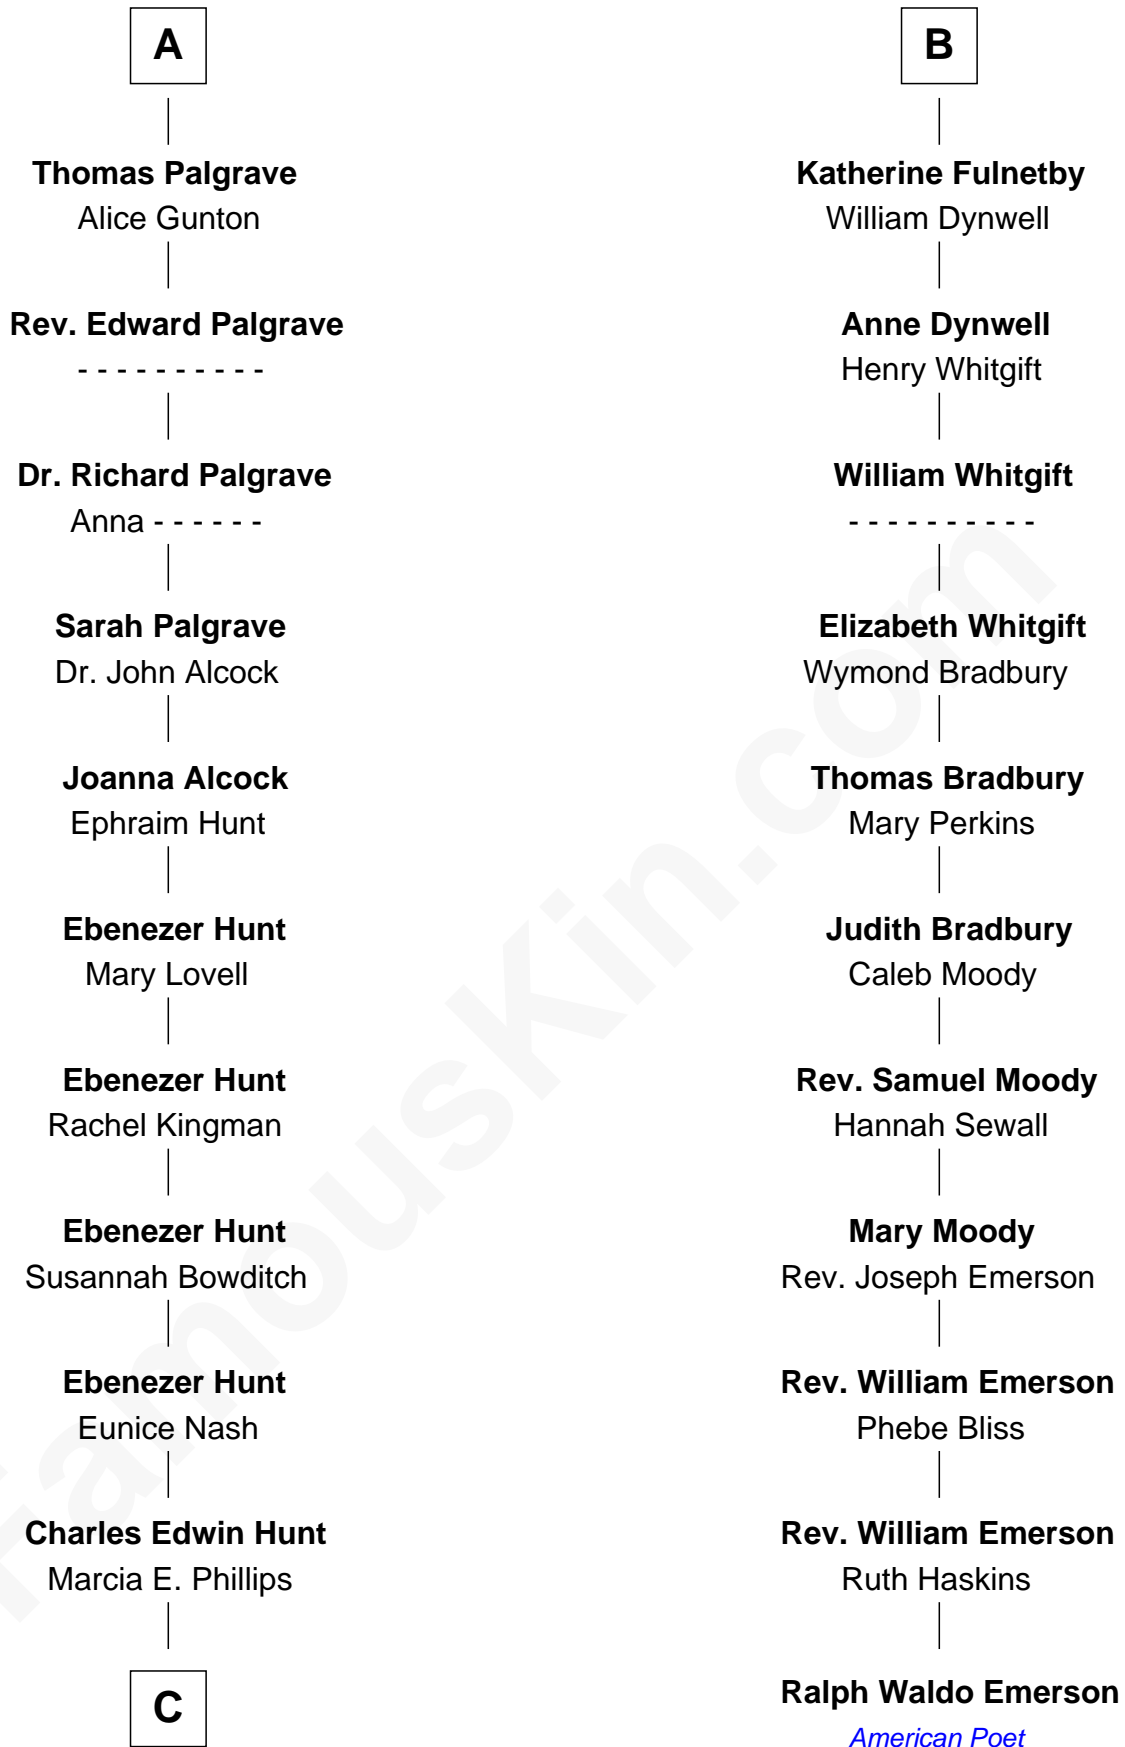

FamousKin.com Relationship Chart of

Linda Hunt

TV and Movie Actress

17th cousin 3 times removed of

Ralph Waldo Emerson

American Poet

Henry Plantagenet

Maud de Chaworth

Eleanor Plantagenet

Richard Fitzalan

Sir Richard Fitzalan

Elizabeth de Bohun

Elizabeth Fitzalan

Sir Robert Goushill

Elizabeth Goushill

Sir Robert Wingfield

John de Mowbray

John de Mowbray

Elizabeth de Segrave

Eleanor de Mowbray

John de Welles

Eudo de Welles

Maud de Greystoke

Sir Lionel de Welles

Joan de Waterton

Margaret de Welles

Sir Thomas Dymoke

Jane Dymoke

John Fulnetby

B

C

—
Charles Phillips Hunt