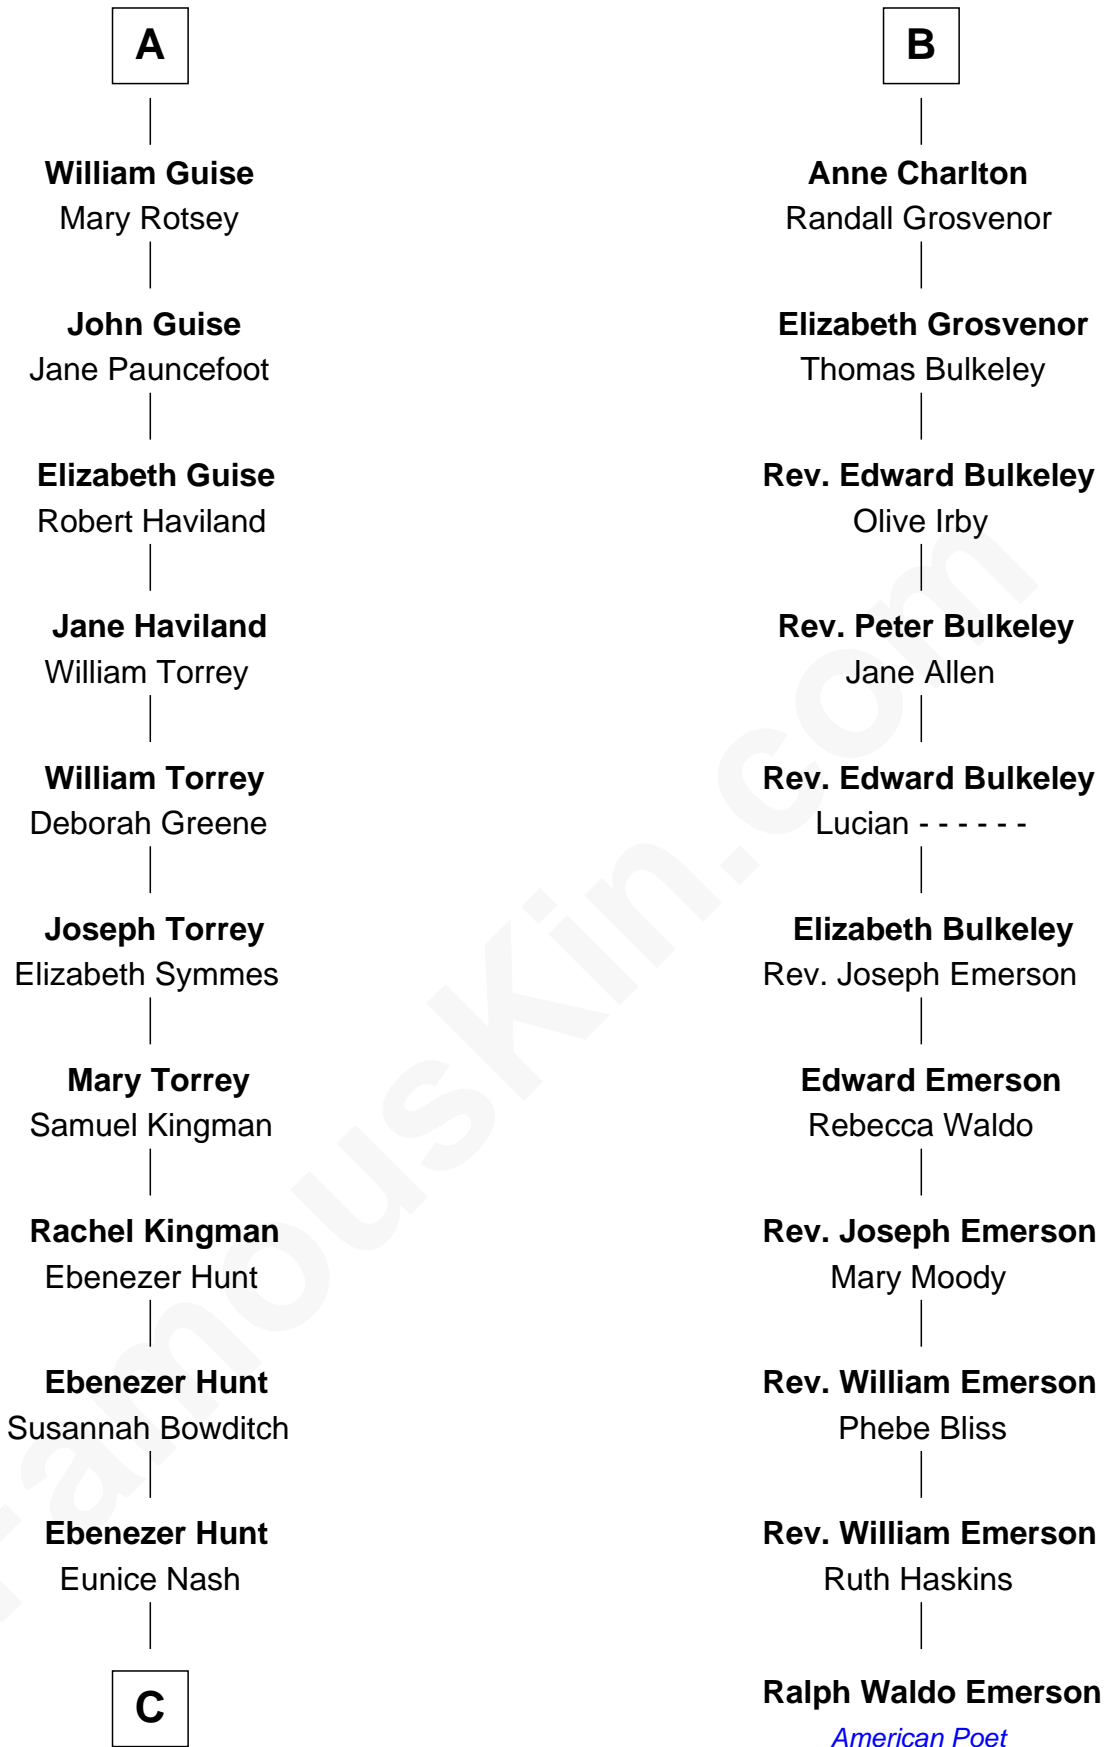

FamousKin.com Relationship Chart of

Linda Hunt

TV and Movie Actress

17th cousin 4 times removed of

Ralph Waldo Emerson

American Poet

Sir Alan la Zouche
Eleanor de Segrave

Maude la Zouche
Sir Robert de Holland

Thomas Holand
Joan Plantagenet

John de Holand
Elizabeth of Lancaster

Constance de Holand
Sir John Grey

Sir Edmund Grey
Katherine Percy

Anne Grey
Sir John Grey

Probable

Tacy Grey
John Guise

A

Elena Zouche
Alan de Charlton

Alan de Charlton
Margery FitzAer

Thomas de Charlton

Anna de Charlton
William de Knightley

Thomas de Knightley de Charlton
Elizabeth Francis

Robert Charlton
Mary Corbet

Richard Charlton
Elizabeth Mainwaring

B

C

Charles Edwin Hunt

Marcia E. Phillips

Charles Phillips Hunt

Ella Maria Read

Charles Edwin Hunt

Louise Phipps Davy