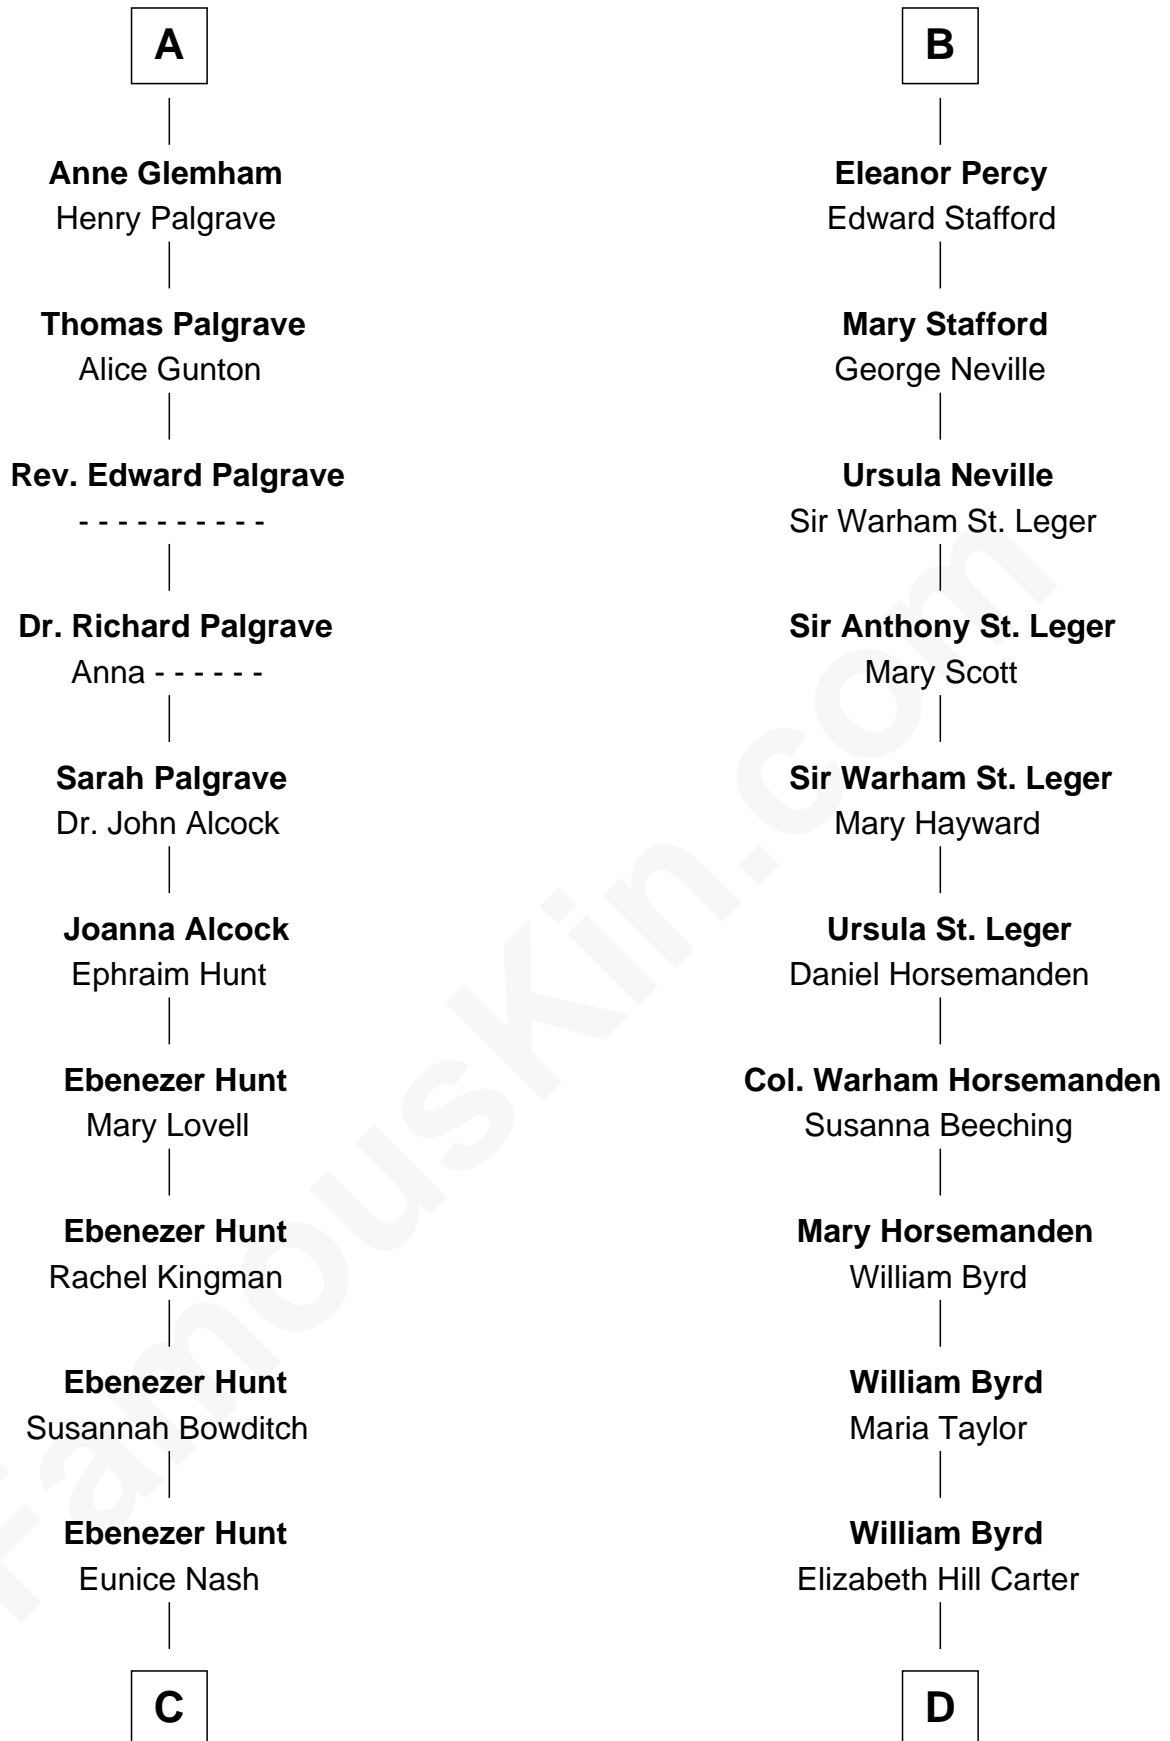

# FamousKin.com Relationship Chart of

**Linda Hunt**

*TV and Movie Actress*

21st cousin of

**Admiral Richard Byrd**

*Polar Explorer*

**Edmund Plantagenet**

Blanche of Artois

**C**

**Charles Edwin Hunt**

Marcia E. Phillips

**Charles Phillips Hunt**

Ella Maria Read

**Charles Edwin Hunt**

Louise Phipps Davy

**Raymond Davy Hunt**

**Col. William Byrd**

Jane Meriwether Rivers

**Richard Evelyn Byrd**

Eleanor Bolling Flood

**Admiral Richard Byrd**

*Polar Explorer*