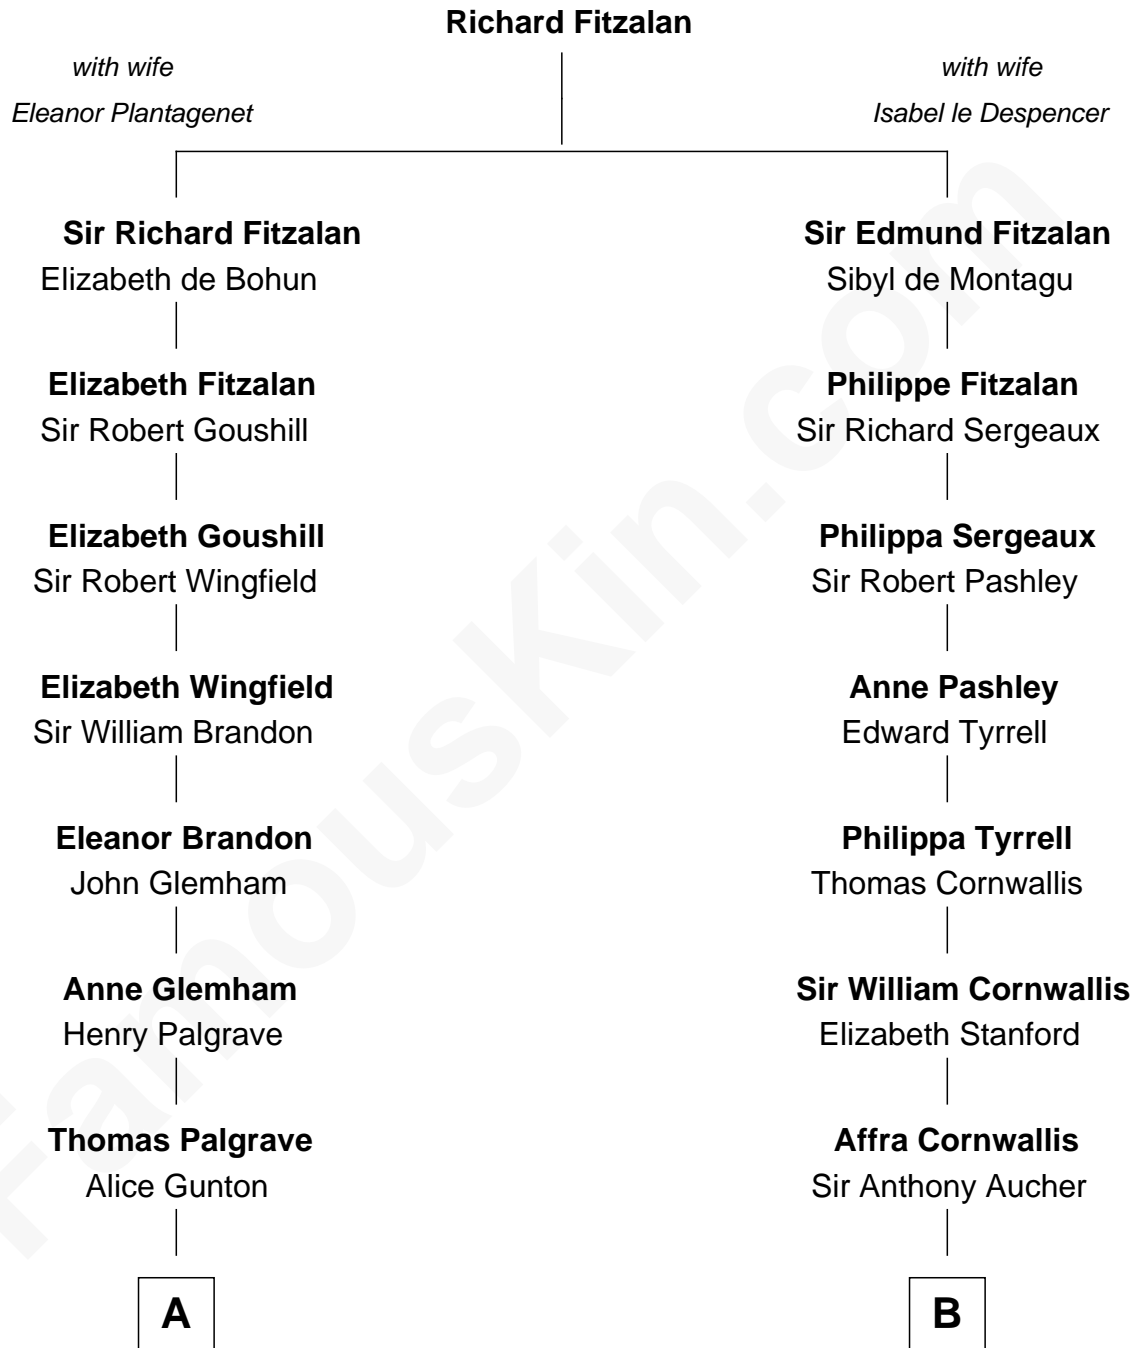

# FamousKin.com Relationship Chart of

**Linda Hunt**

*TV and Movie Actress*

19th cousin 2 times removed of

**Admiral Richard Byrd**

*Polar Explorer*

**C**

**Charles Edwin Hunt**

Louise Phipps Davy

**Raymond Davy Hunt**

Elsie R. Doying

**Linda Hunt**

*TV and Movie Actress*

**D**

**Eliza Bolling West**

Dr. Joel Walker Flood

**Col. Henry De La Warr Flood**

Mary Elizabeth Trent

**Joel Walker Flood**

Ella Faulkner

**Eleanor Bolling Flood**

Richard Evelyn Byrd

**Admiral Richard Byrd**

*Polar Explorer*