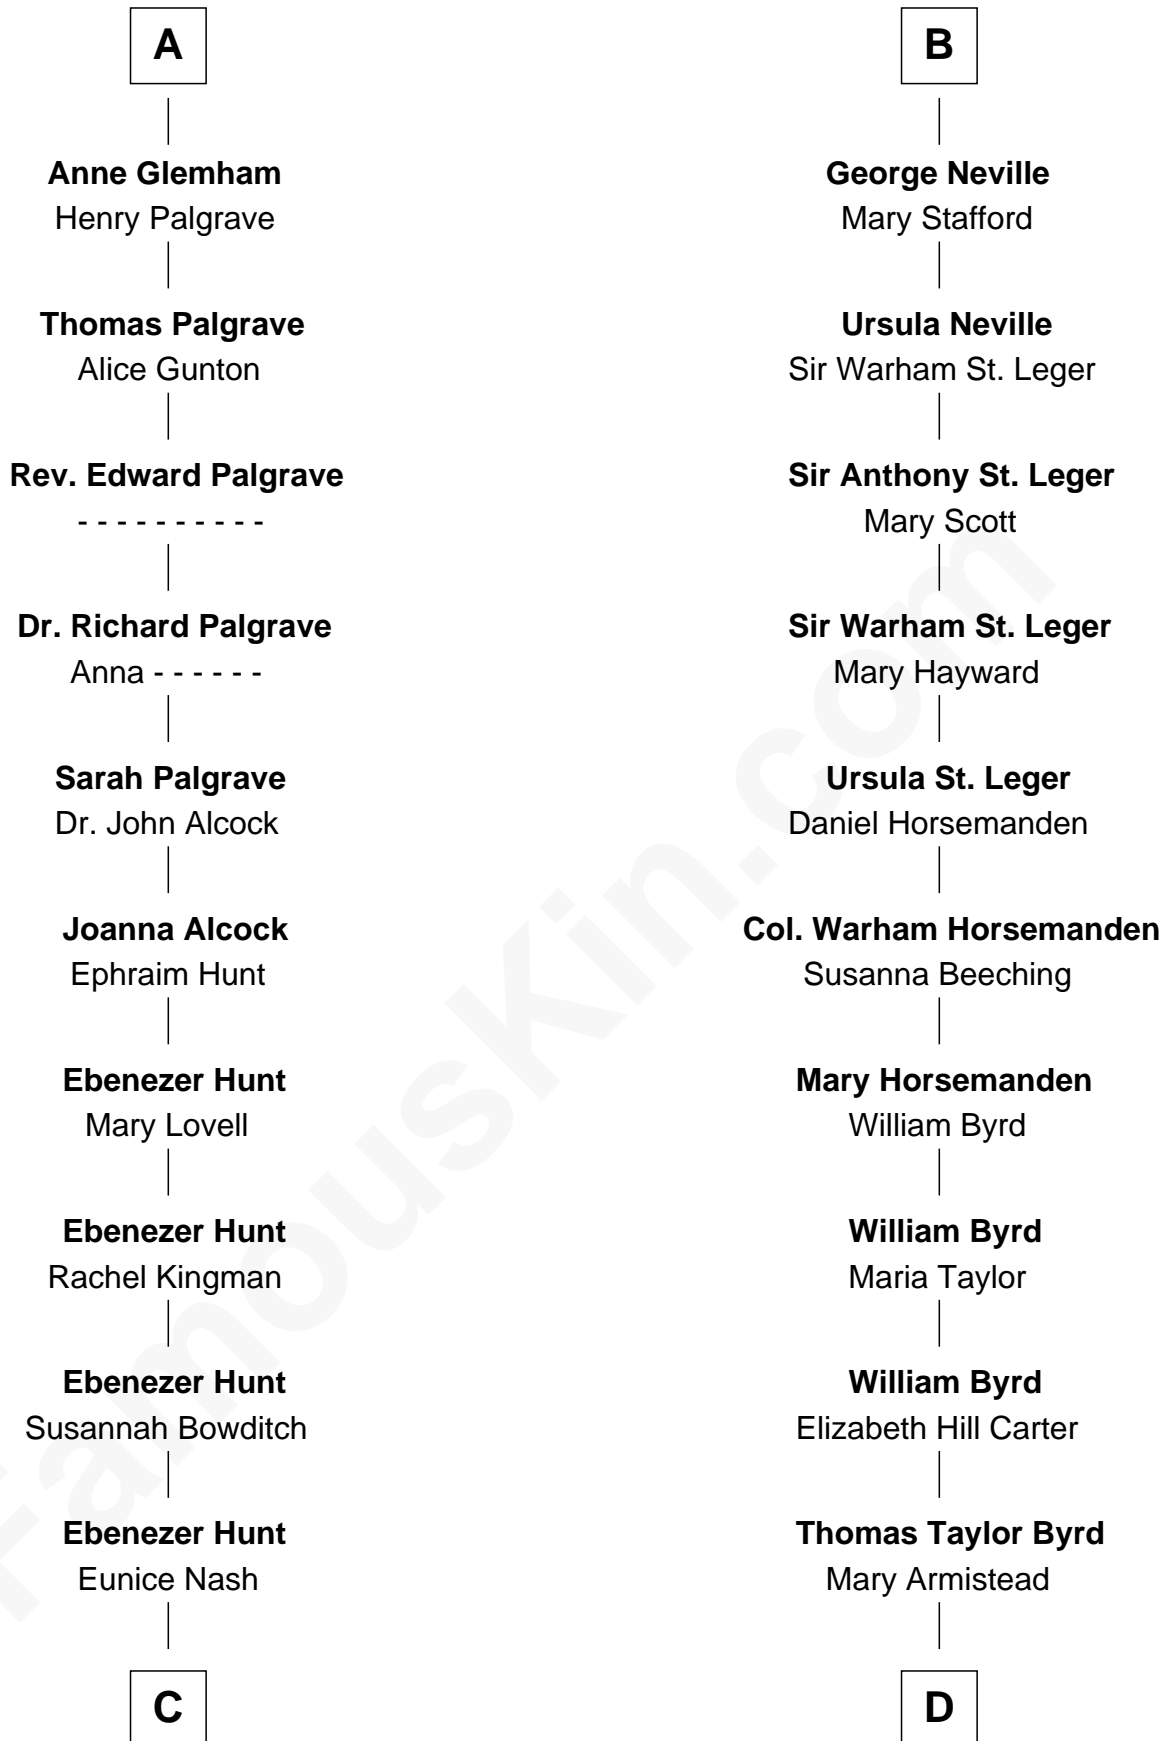

FamousKin.com Relationship Chart of

Linda Hunt

TV and Movie Actress

20th cousin 1 time removed of

Admiral Richard Byrd

Polar Explorer

C

Charles Edwin Hunt

Marcia E. Phillips

Charles Phillips Hunt

Ella Maria Read

Charles Edwin Hunt

Louise Phipps Davy

Raymond Davy Hunt

Elsie R. Doying

Linda Hunt

Admiral Richard Byrd

Polar Explorer