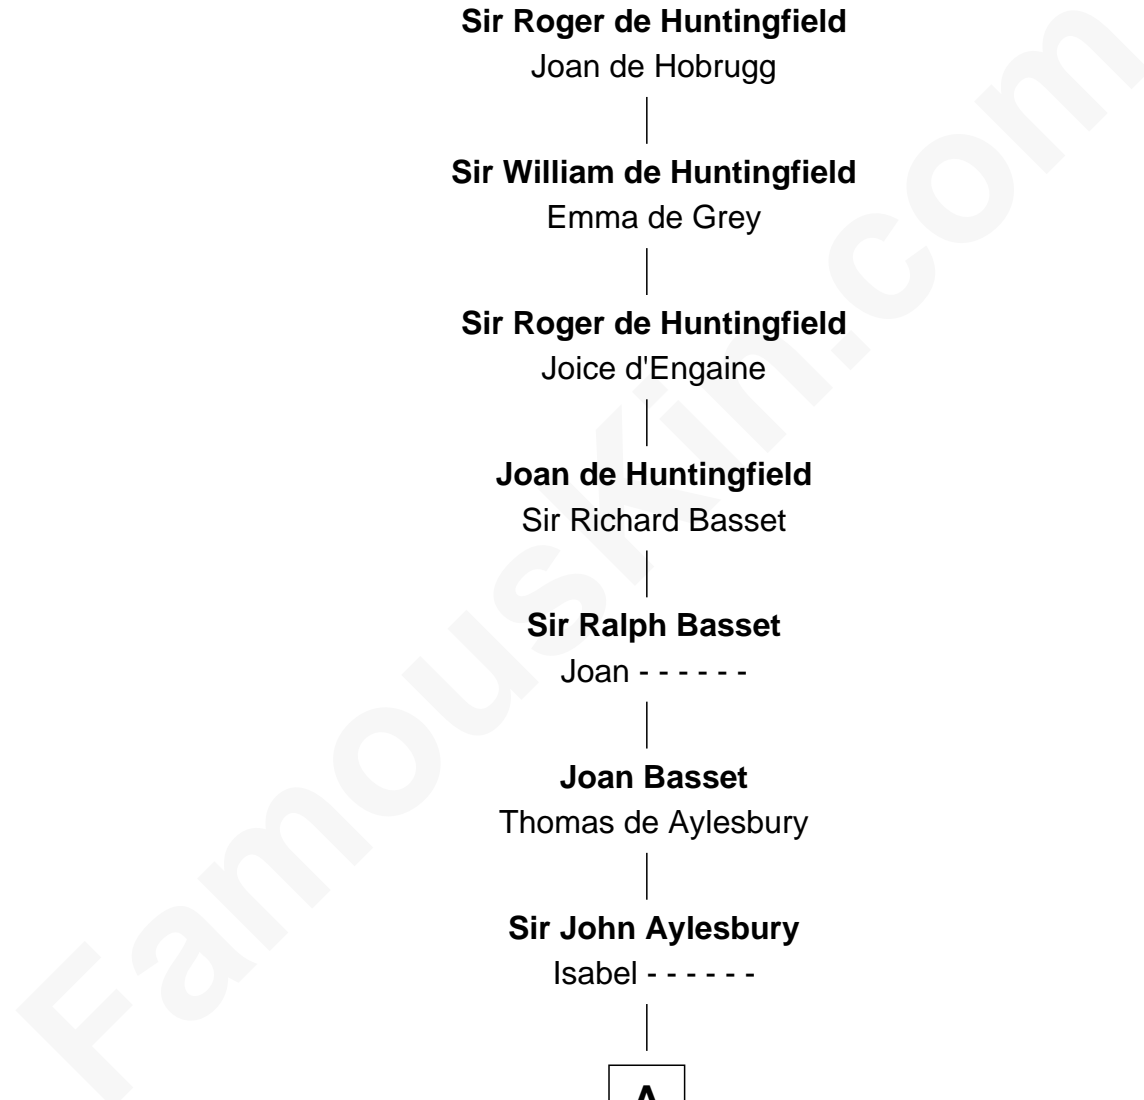

FamousKin.com Relationship Chart of

Linda Hunt

TV and Movie Actress

25th Great-granddaughter of

William de Huntingfield

Magna Carta Surety

William de Huntingfield

Isabel FitzWilliam

Sir Ralph Basset

Joan - - - - -

Joan Basset

Thomas de Aylesbury

Sir John Aylesbury

Isabel - - - - -

A

A