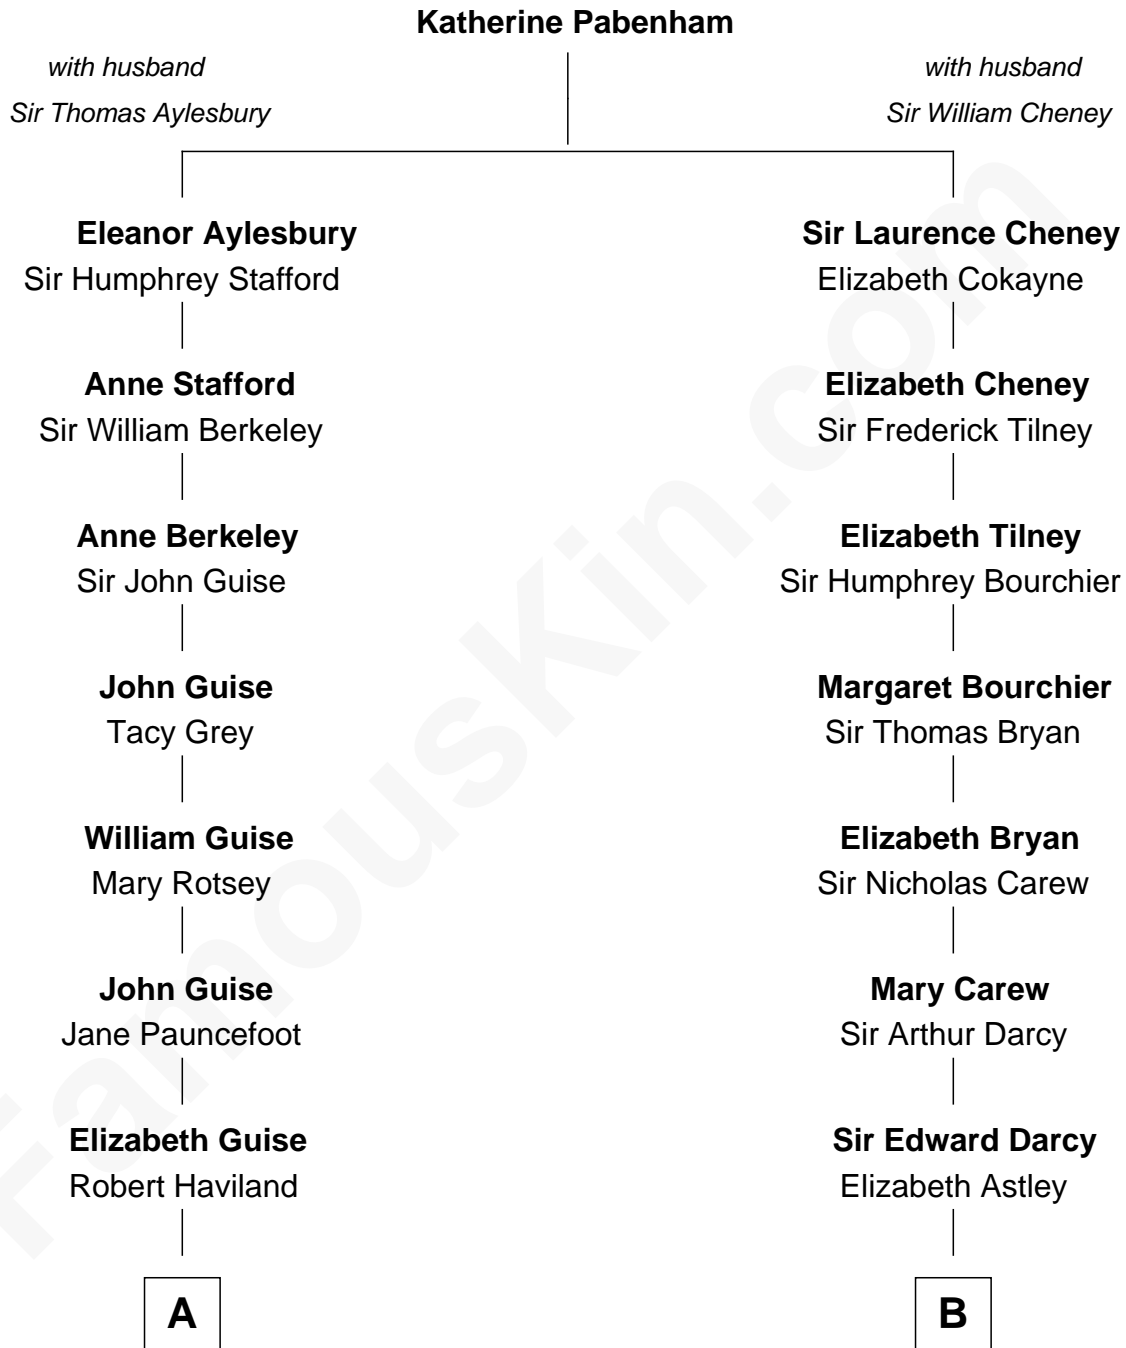

FamousKin.com Relationship Chart of

Linda Hunt

TV and Movie Actress

12th cousin 6 times removed of

Robert Treat Paine

Signer of the Declaration of Independence

C

—
Raymond Davy Hunt