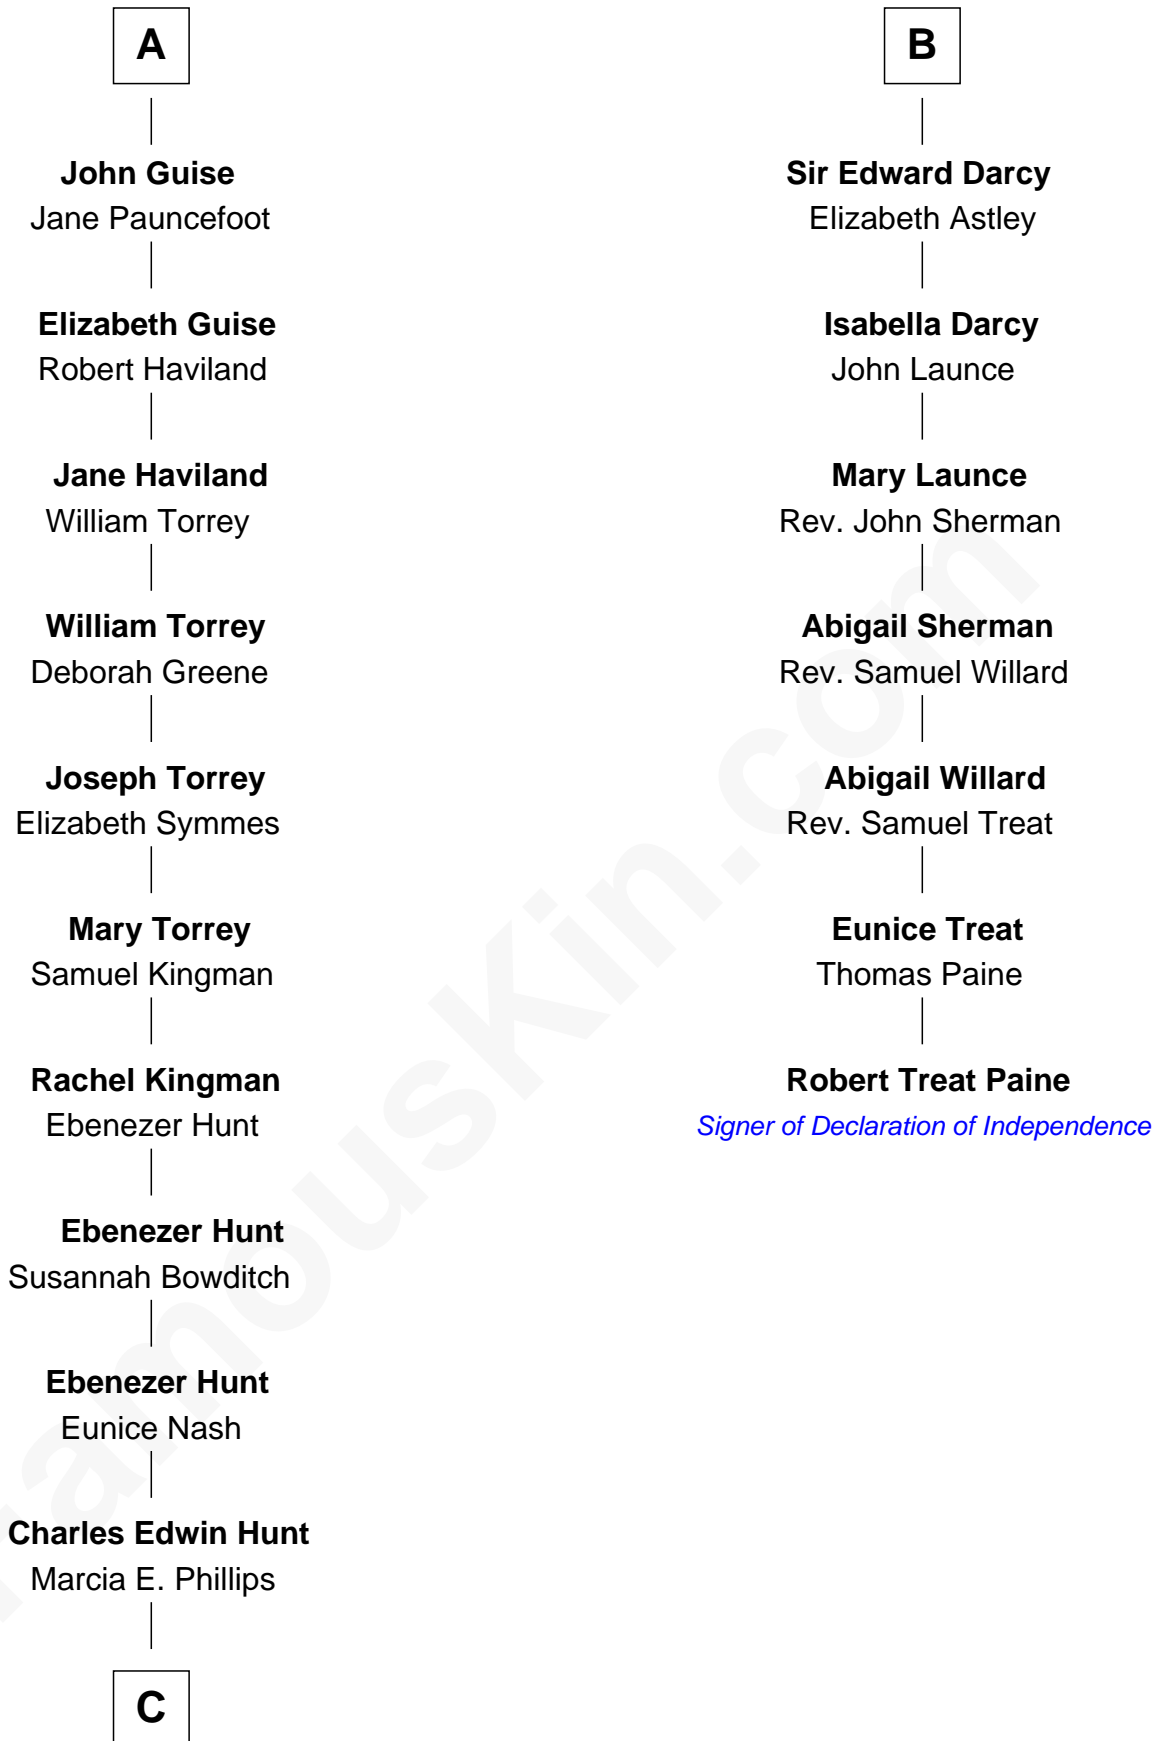

FamousKin.com

Relationship Chart of

Linda Hunt

TV and Movie Actress

13th cousin 7 times removed of

Robert Treat Paine

Signer of the Declaration of Independence

C

—
Charles Phillips Hunt

Ella Maria Read

—
Charles Edwin Hunt

Louise Phipps Davy

—
Raymond Davy Hunt

Elsie R. Doying

—
Linda Hunt

TV and Movie Actress