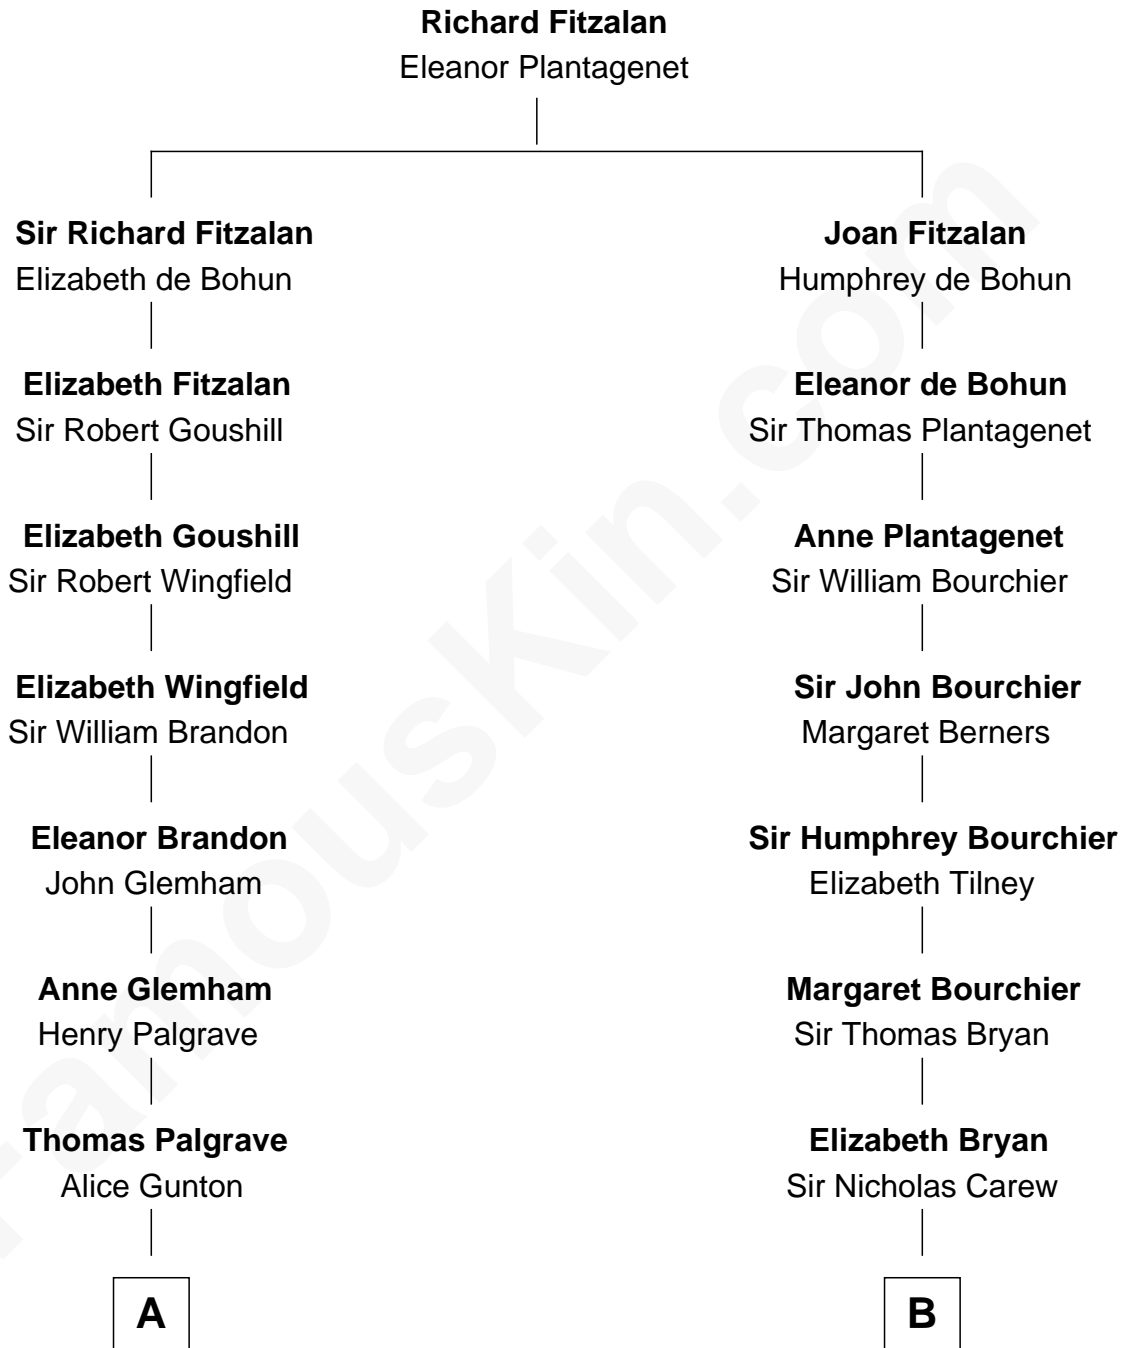

FamousKin.com Relationship Chart of

Linda Hunt

TV and Movie Actress

14th cousin 5 times removed of

Robert Treat Paine

Signer of the Declaration of Independence

C

Charles Edwin Hunt