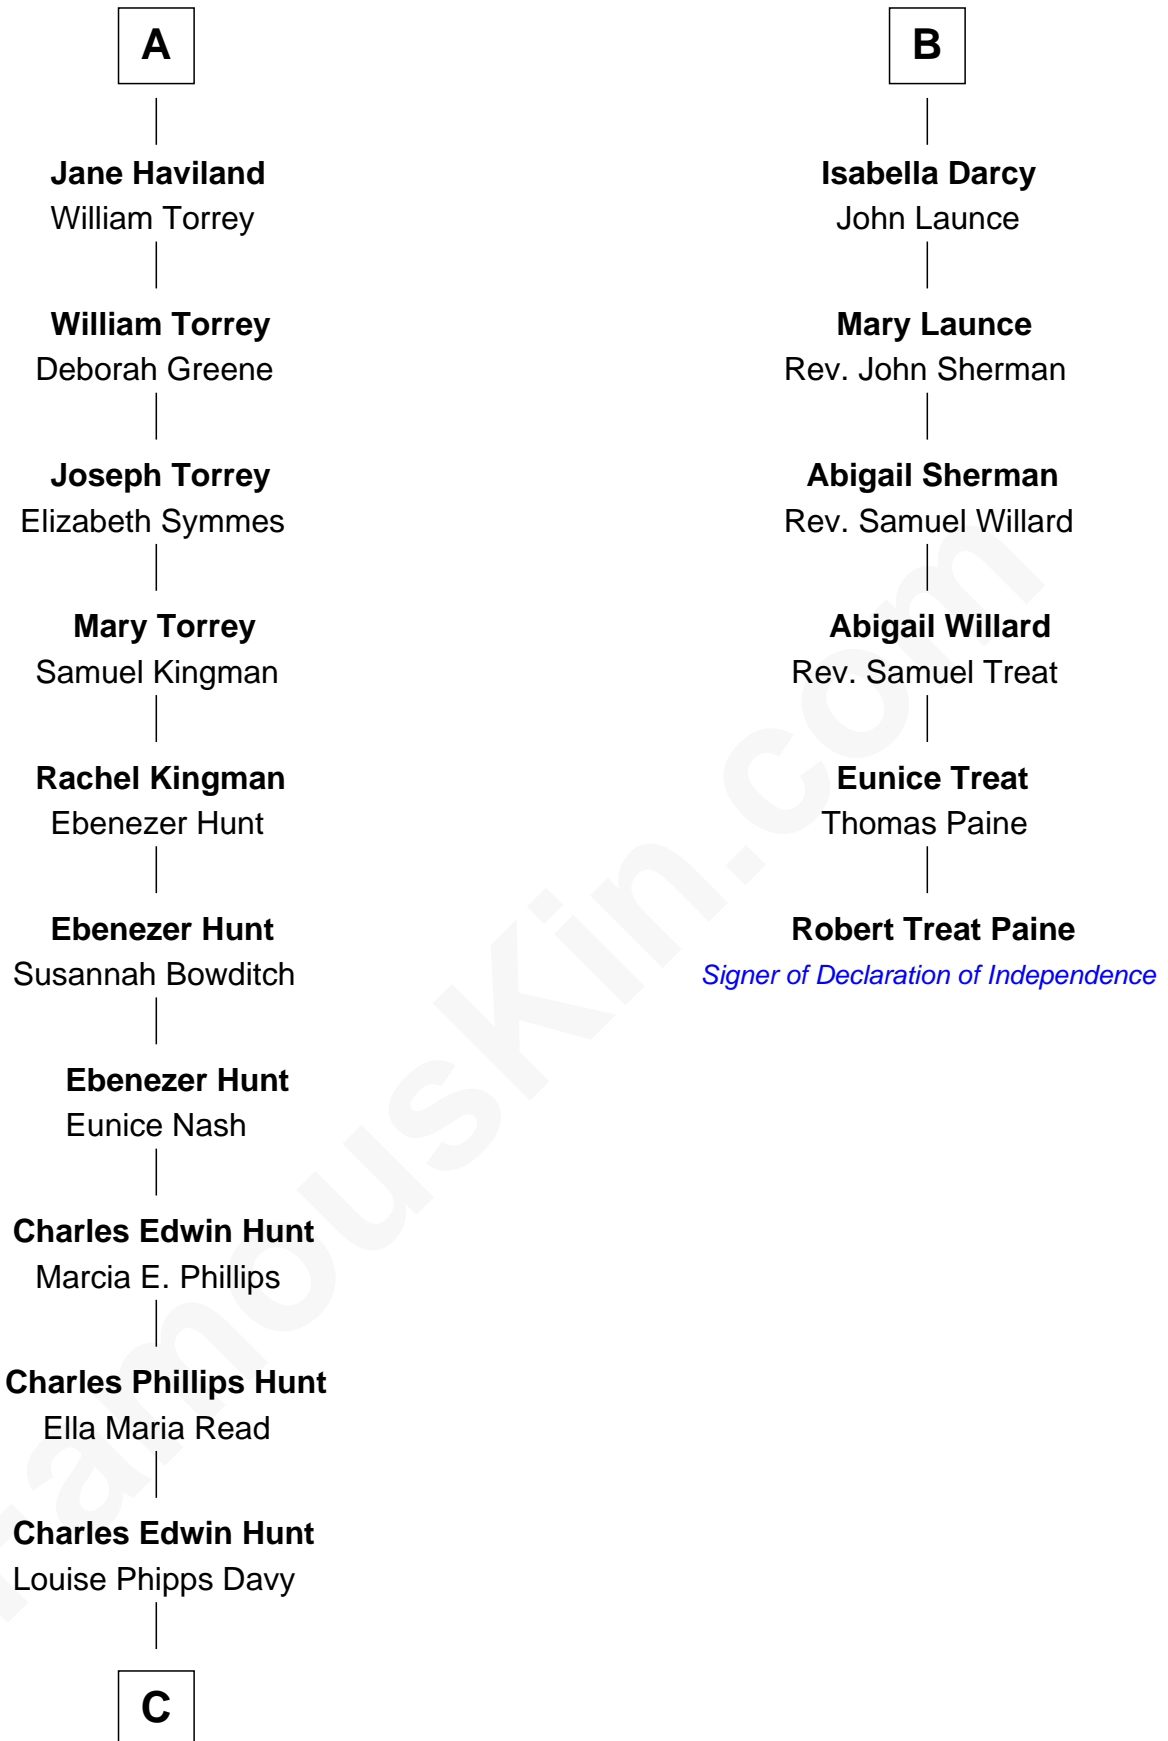

# FamousKin.com Relationship Chart of

**Linda Hunt**

*TV and Movie Actress*

12th cousin 6 times removed of

**Robert Treat Paine**

*Signer of the Declaration of Independence*

**C**

—  
**Raymond Davy Hunt**