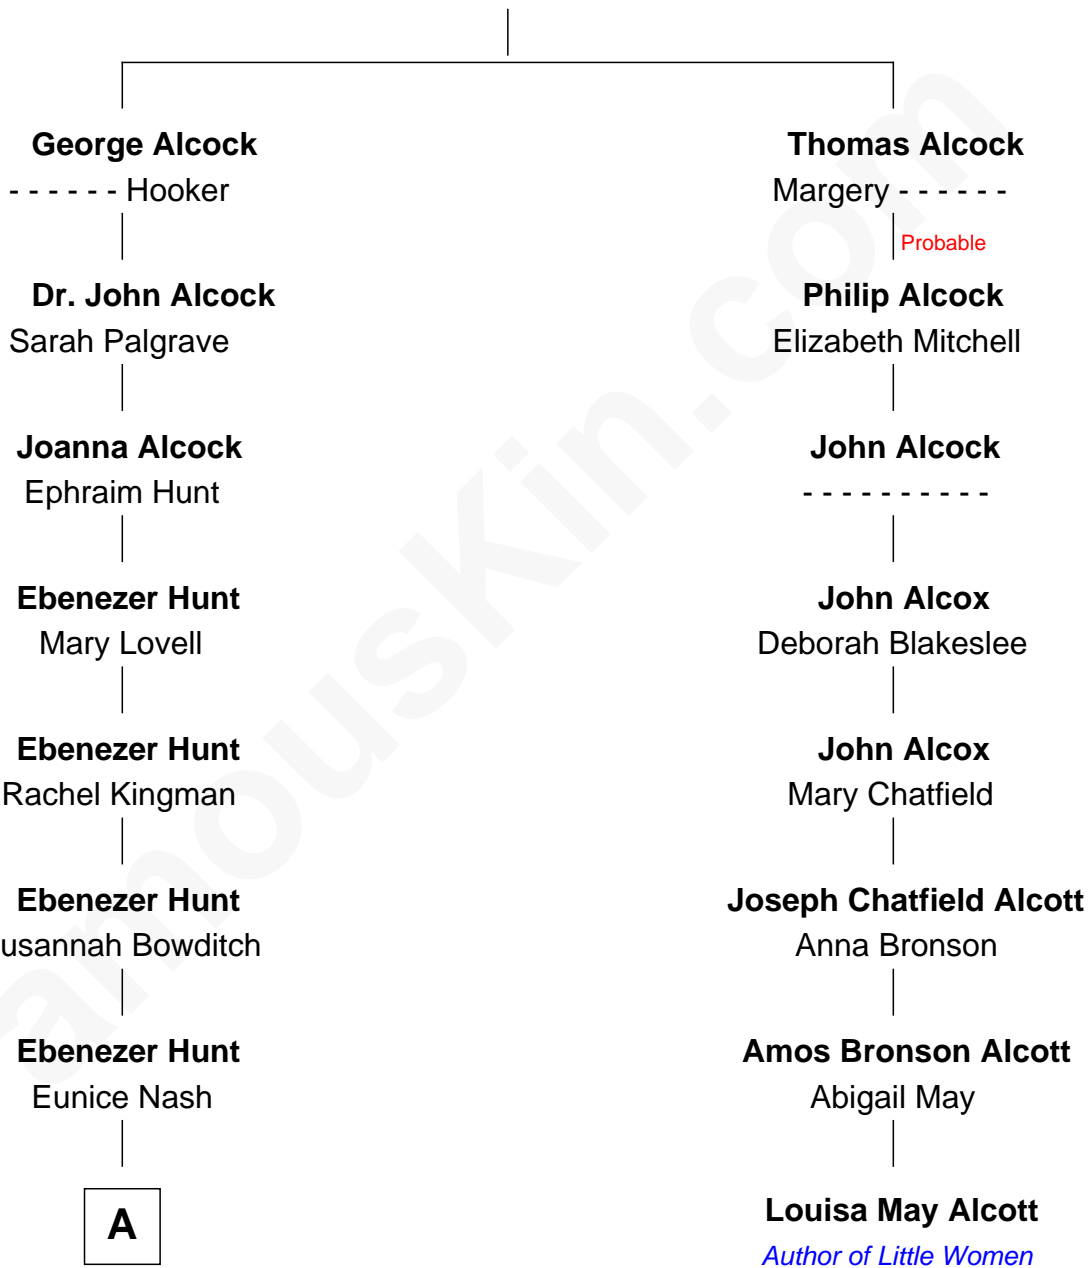

# FamousKin.com Relationship Chart of

**Linda Hunt**

*TV and Movie Actress*

7th cousin 4 times removed of

**Louisa May Alcott**

*Author of Little Women*

----- Alcock

**A**

—  
**Charles Edwin Hunt**

Marcia E. Phillips

—  
**Charles Phillips Hunt**

Ella Maria Read

—  
**Charles Edwin Hunt**

Louise Phipps Davy

—  
**Raymond Davy Hunt**

Elsie R. Doying

—  
**Linda Hunt**

*TV and Movie Actress*