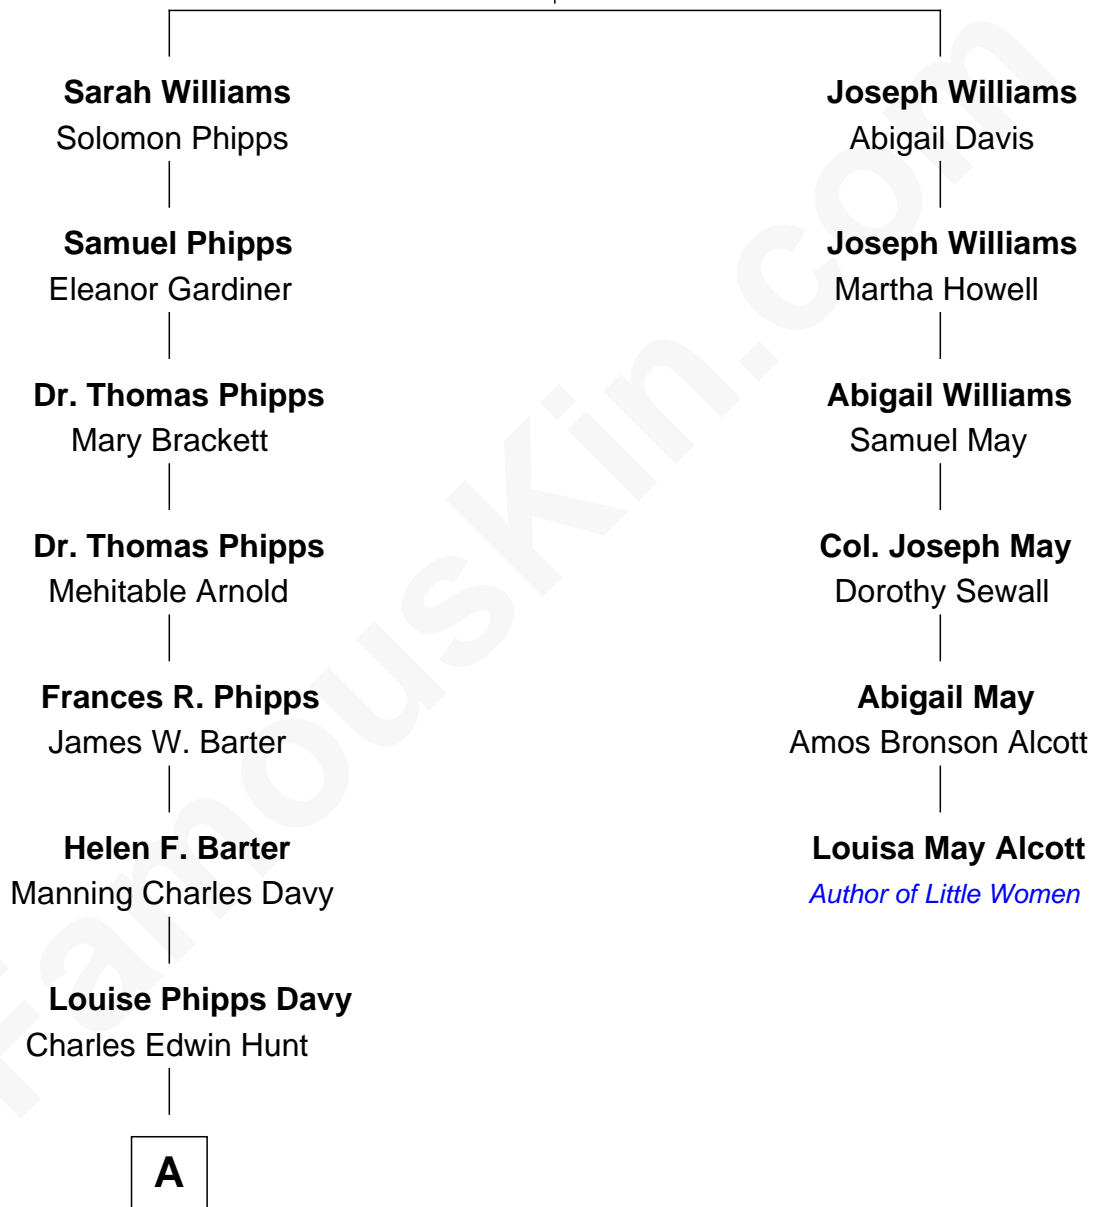

FamousKin.com Relationship Chart of

Linda Hunt

TV and Movie Actress

5th cousin 3 times removed of

Louisa May Alcott

Author of Little Women

Stephen Williams

Sarah Wise

A

—
Raymond Davy Hunt

Elsie R. Doying

—
Linda Hunt

TV and Movie Actress

FamousKin.com