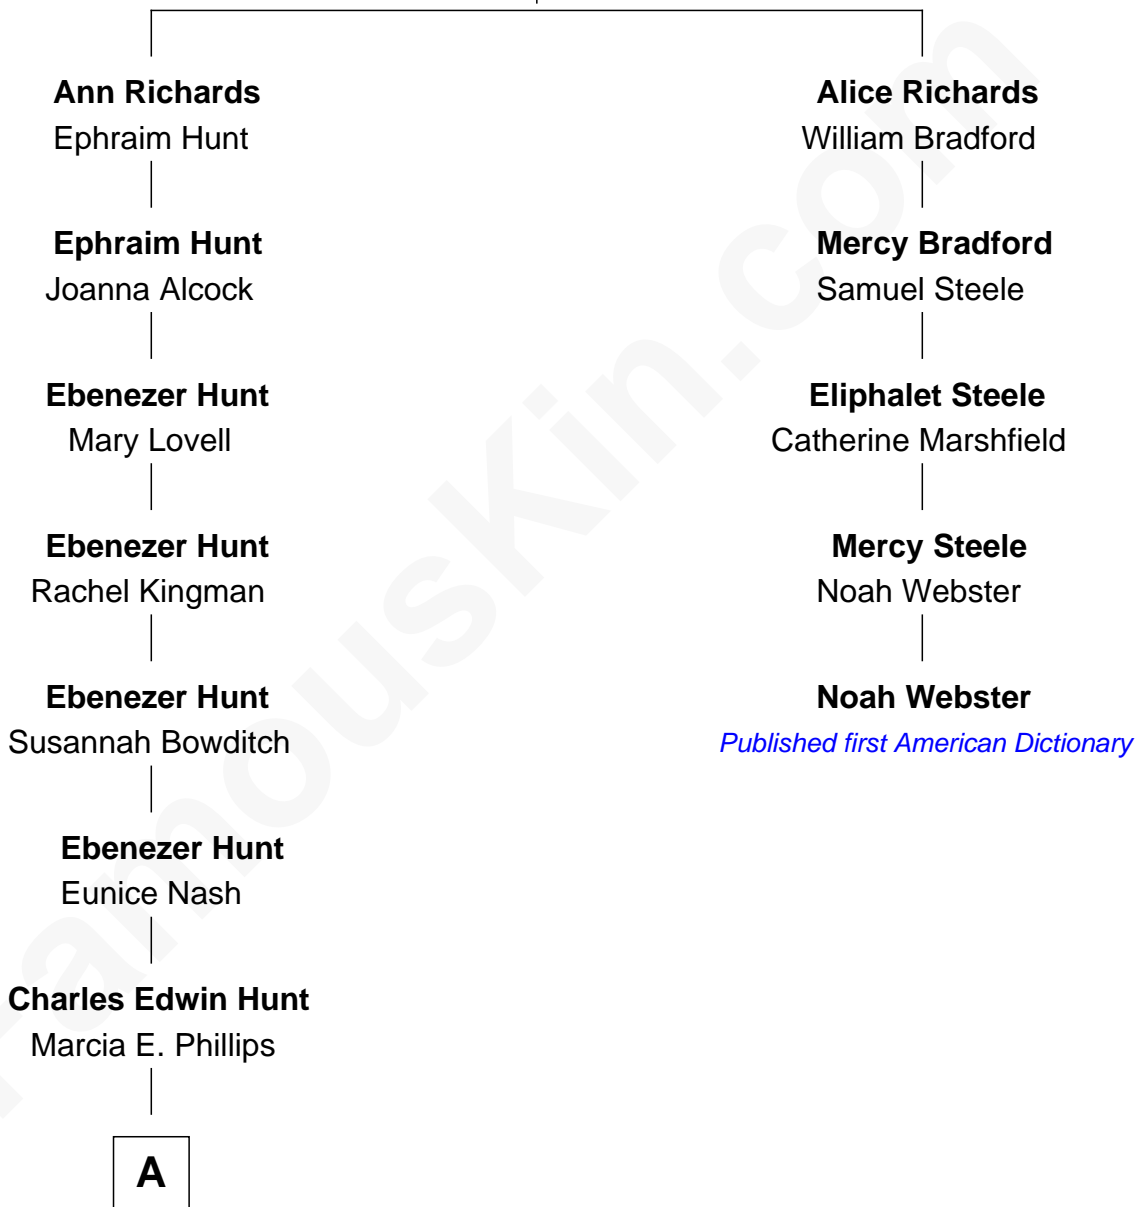

# FamousKin.com Relationship Chart of

**Linda Hunt**

*TV and Movie Actress*

4th cousin 6 times removed of

**Noah Webster**

*Published first American Dictionary*

**Thomas Richards**

Welthian - - - - -

**A**

—  
**Charles Phillips Hunt**

Ella Maria Read

—  
**Charles Edwin Hunt**

Louise Phipps Davy

—  
**Raymond Davy Hunt**

Elsie R. Doying

—  
**Linda Hunt**