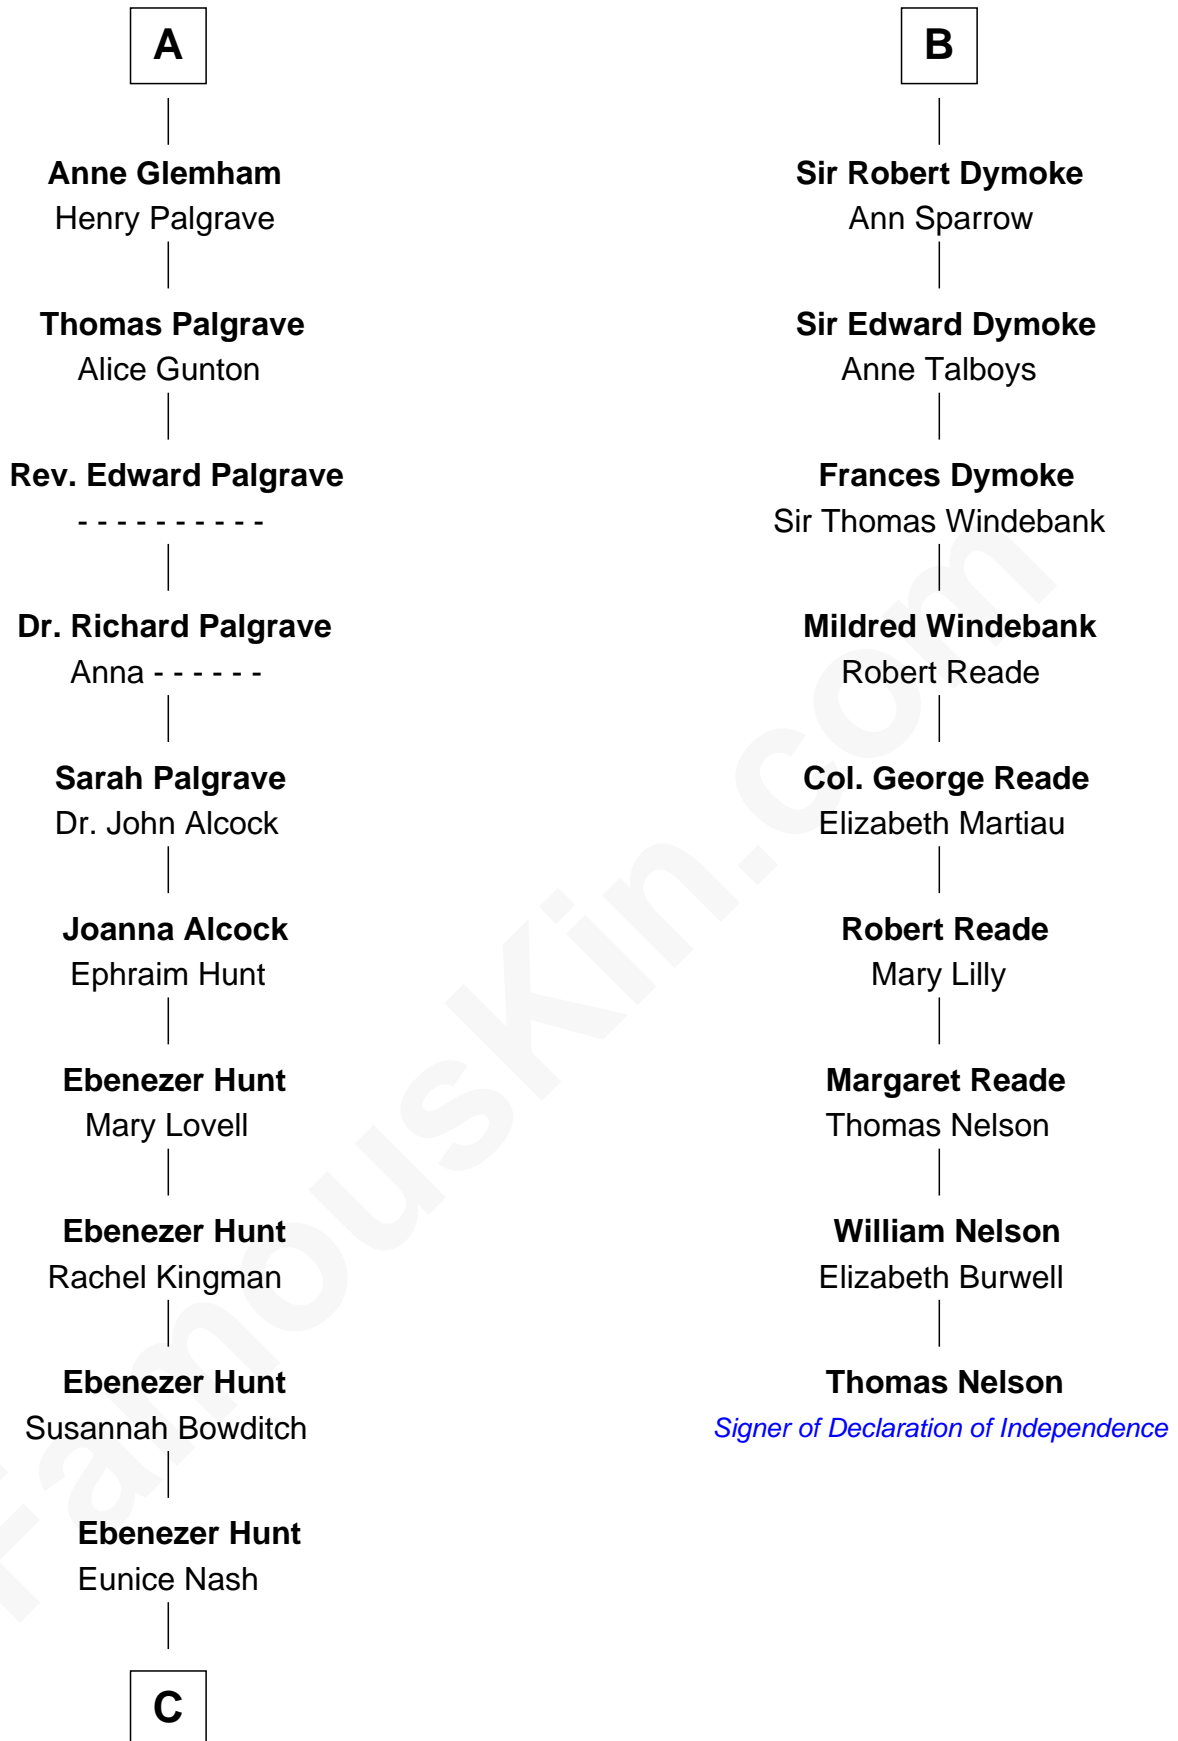

FamousKin.com Relationship Chart of

Linda Hunt

TV and Movie Actress

15th cousin 6 times removed of

Thomas Nelson

Signer of the Declaration of Independence

Edmund Plantagenet

Blanche of Artois

C

—
Charles Edwin Hunt

Marcia E. Phillips

—
Charles Phillips Hunt

Ella Maria Read

—
Charles Edwin Hunt

Louise Phipps Davy

—
Raymond Davy Hunt