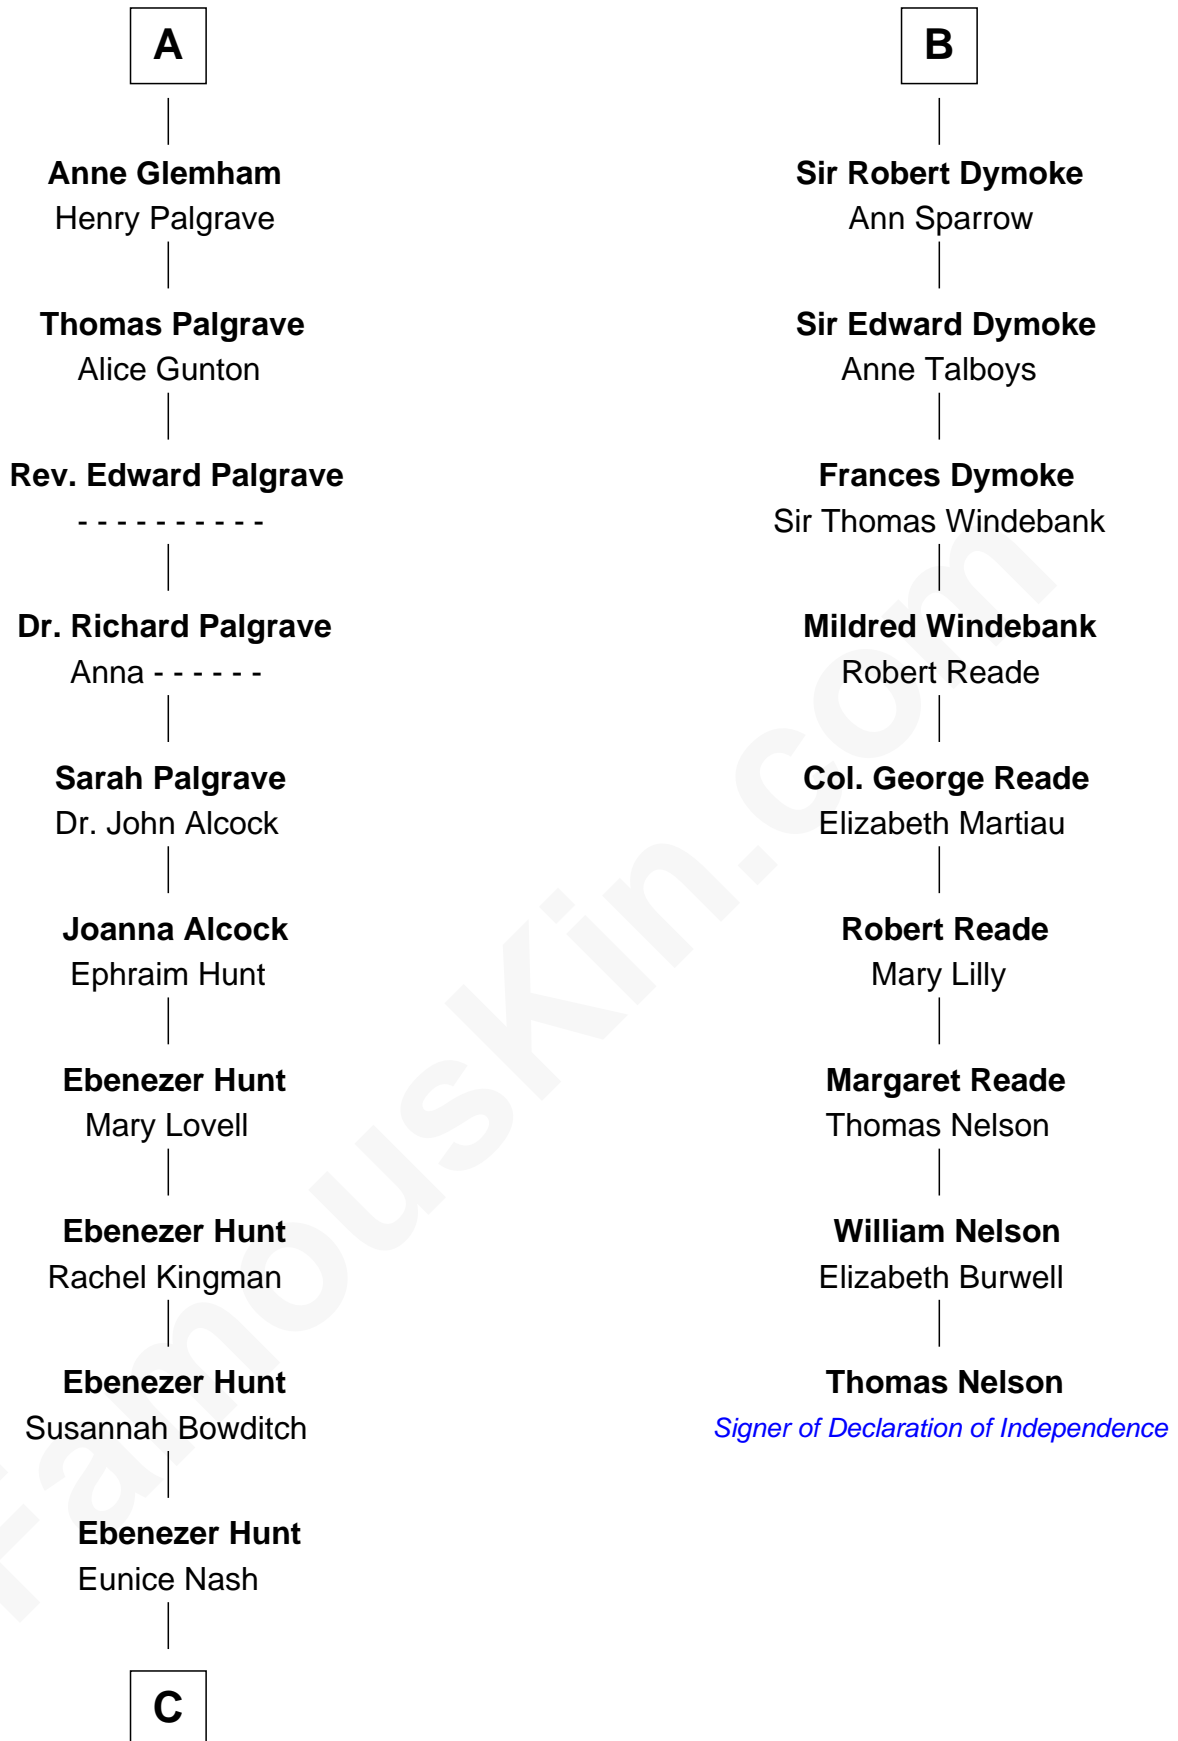

# FamousKin.com Relationship Chart of

**Linda Hunt**

*TV and Movie Actress*

15th cousin 6 times removed of

**Thomas Nelson**

*Signer of the Declaration of Independence*

**Sir Patrick de Chaworth**

Isabella de Beauchamp

**C**

—  
**Charles Edwin Hunt**

Marcia E. Phillips

—  
**Charles Phillips Hunt**

Ella Maria Read

—  
**Charles Edwin Hunt**

Louise Phipps Davy

—  
**Raymond Davy Hunt**